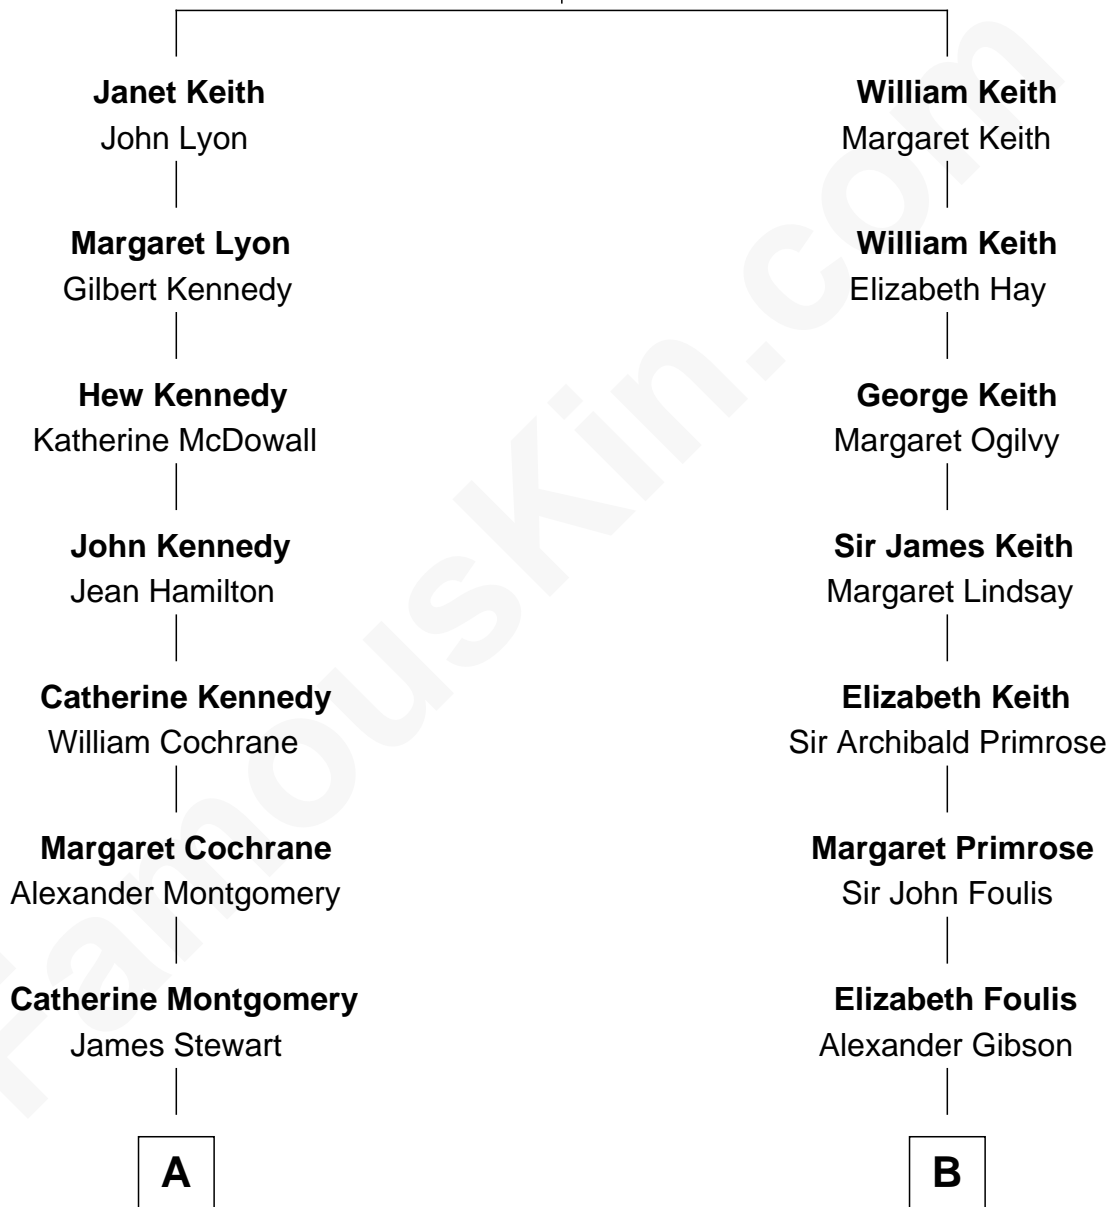

## Relationship Chart of

### Sir Winston Churchill

*Prime Minister of the United Kingdom*

13th cousin 1 time removed of

### Wernher von Braun

*Rocket Scientist*

**Robert Keith**  
Elizabeth Douglas

**A**

**Alexander Stewart**  
Catherine Cochrane

**Sir John Stewart**  
Anne Dashwood

**Susan Stewart**  
George Spencer

**Sir George Spencer-Churchill**  
Jane Stewart