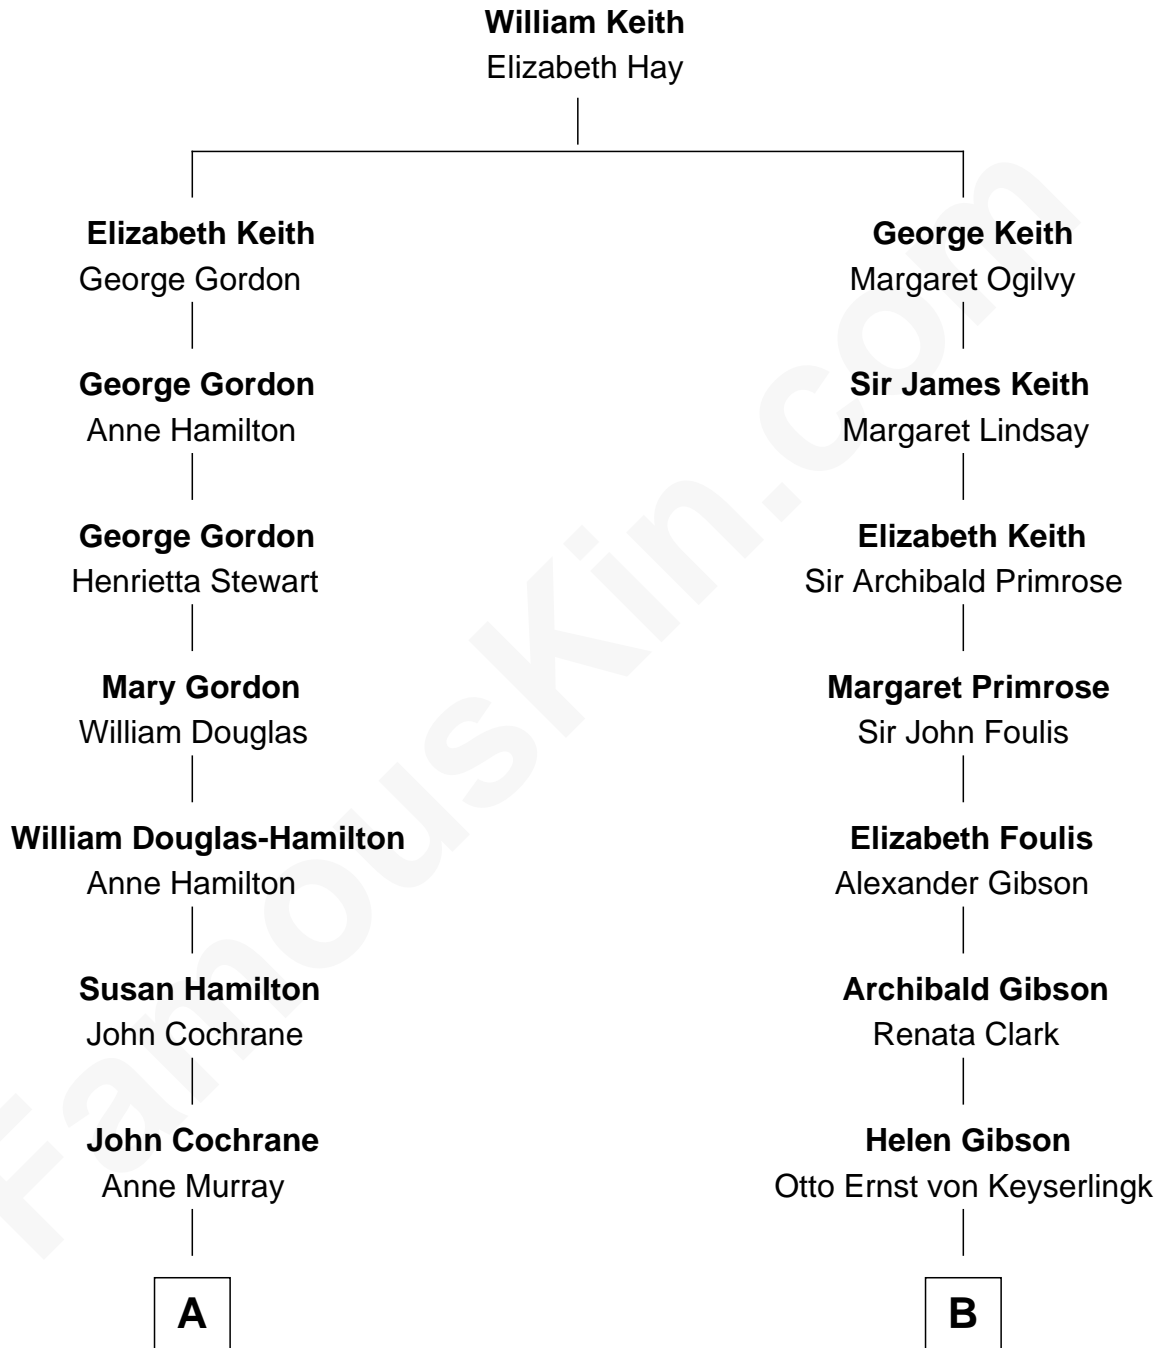

## Relationship Chart of

### Sir Winston Churchill

*Prime Minister of the United Kingdom*

12th cousin 1 time removed of

### Wernher von Braun

*Rocket Scientist*

**A**

**Catherine Cochrane**

Alexander Stewart

**Sir John Stewart**

Anne Dashwood

**Susan Stewart**