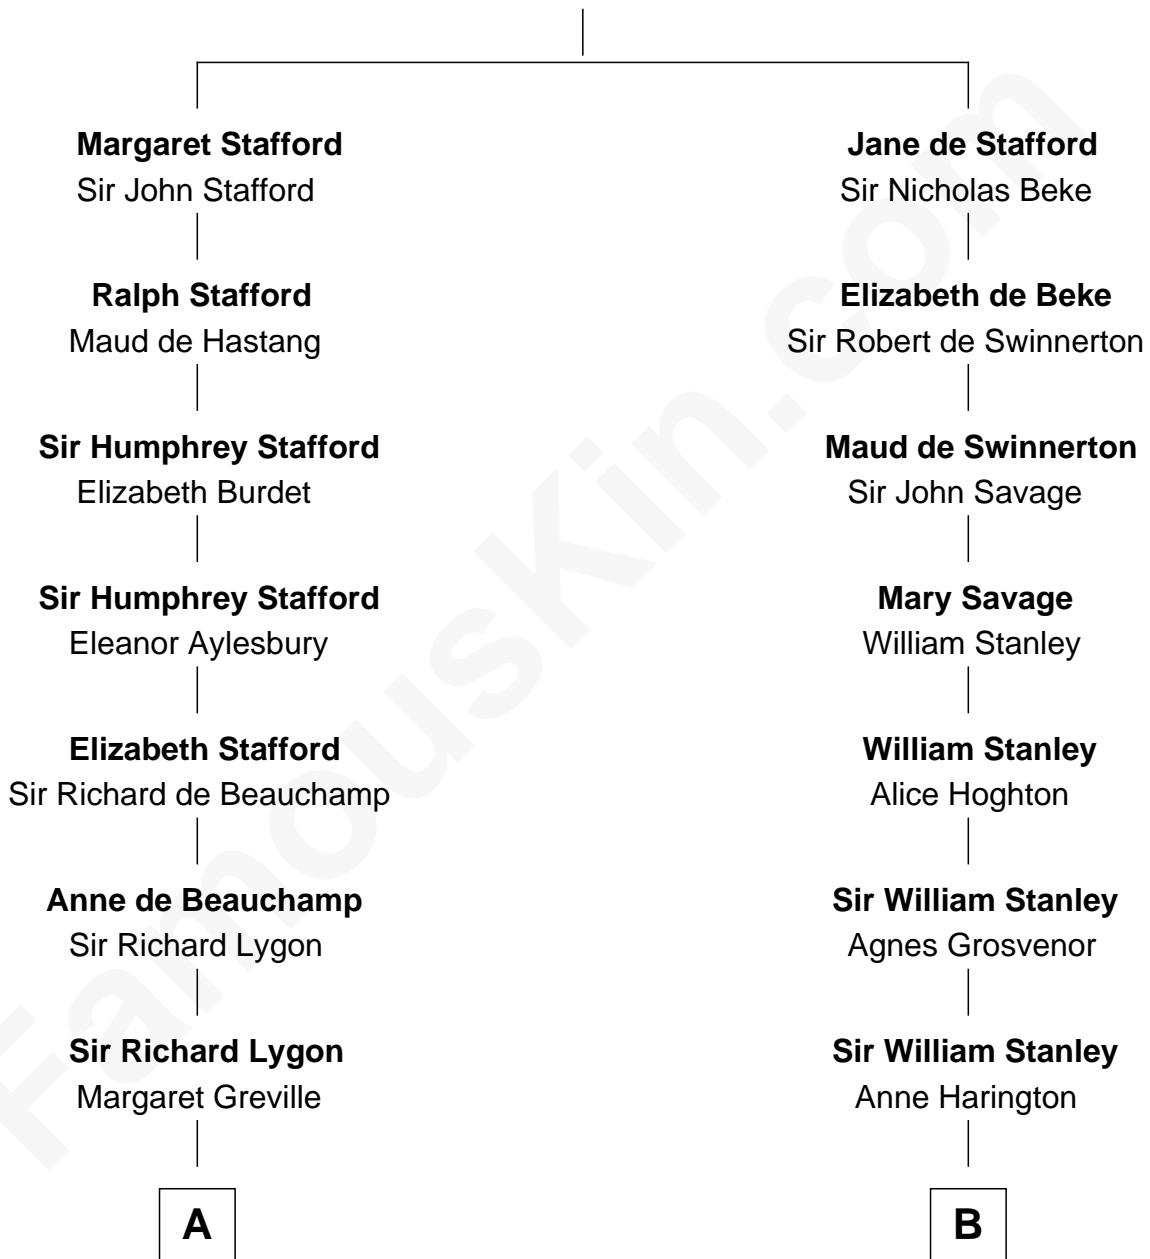

## Relationship Chart of

### Sir Winston Churchill

*Prime Minister of the United Kingdom*

13th cousin 6 times removed of

**Richard Henry Lee**

*Signer of the Declaration of Independence*

**Katherine de Hastang**

Ralph de Stafford

**C**

—  
**Frances Anne Emily Vane**

Sir John Winston Spencer-Churchill

—  
**Randolph Henry Spencer-Churchill**

Jeanette Jerome

—  
**Sir Winston Churchill**

*Prime Minister of the United Kingdom*

FamousKin.com