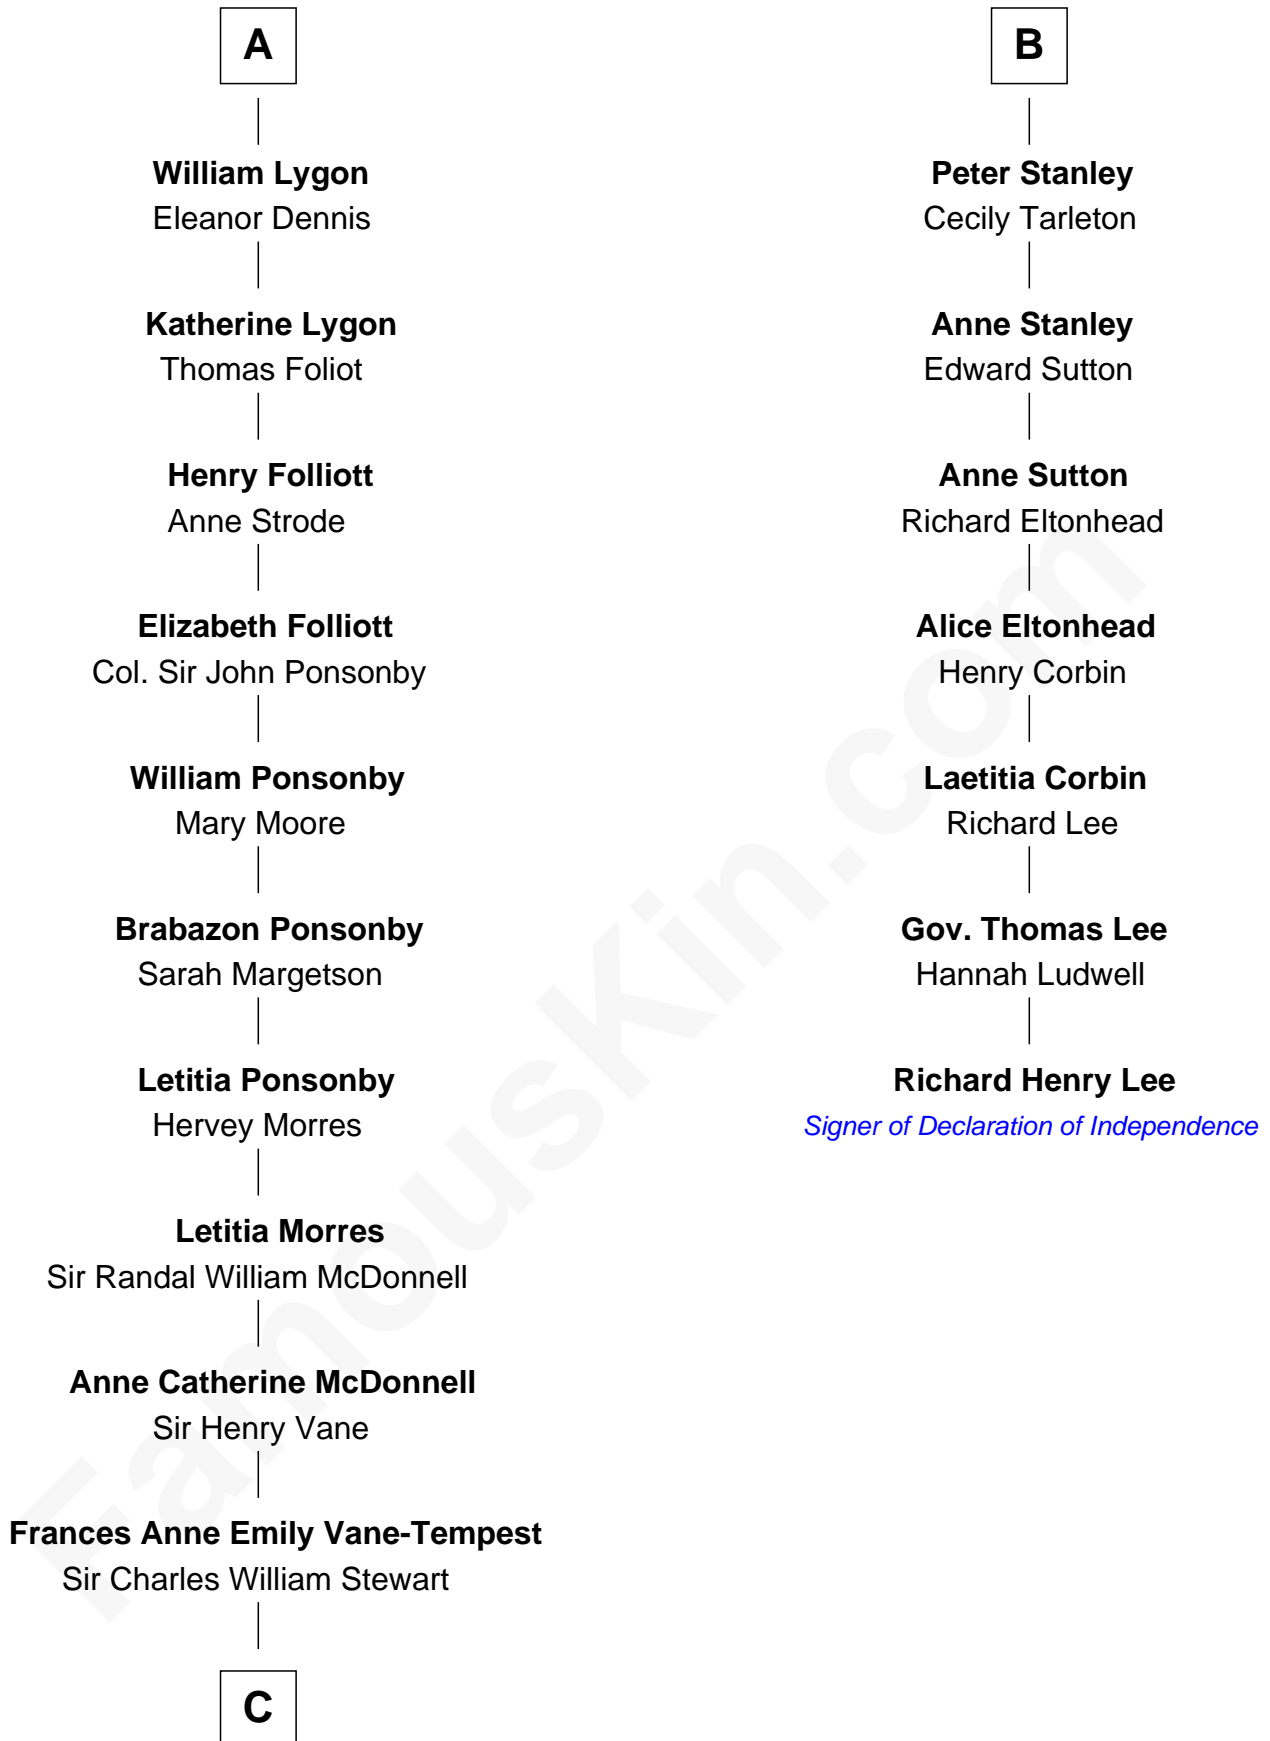

## Relationship Chart of

### Sir Winston Churchill

*Prime Minister of the United Kingdom*

13th cousin 6 times removed of

**Richard Henry Lee**

*Signer of the Declaration of Independence*

**Katherine de Hastang**

Ralph de Stafford

**C**

—  
**Frances Anne Emily Vane**

Sir John Winston Spencer-Churchill

—  
**Randolph Henry Spencer-Churchill**

Jeanette Jerome

—  
**Sir Winston Churchill**

*Prime Minister of the United Kingdom*

FamousKin.com