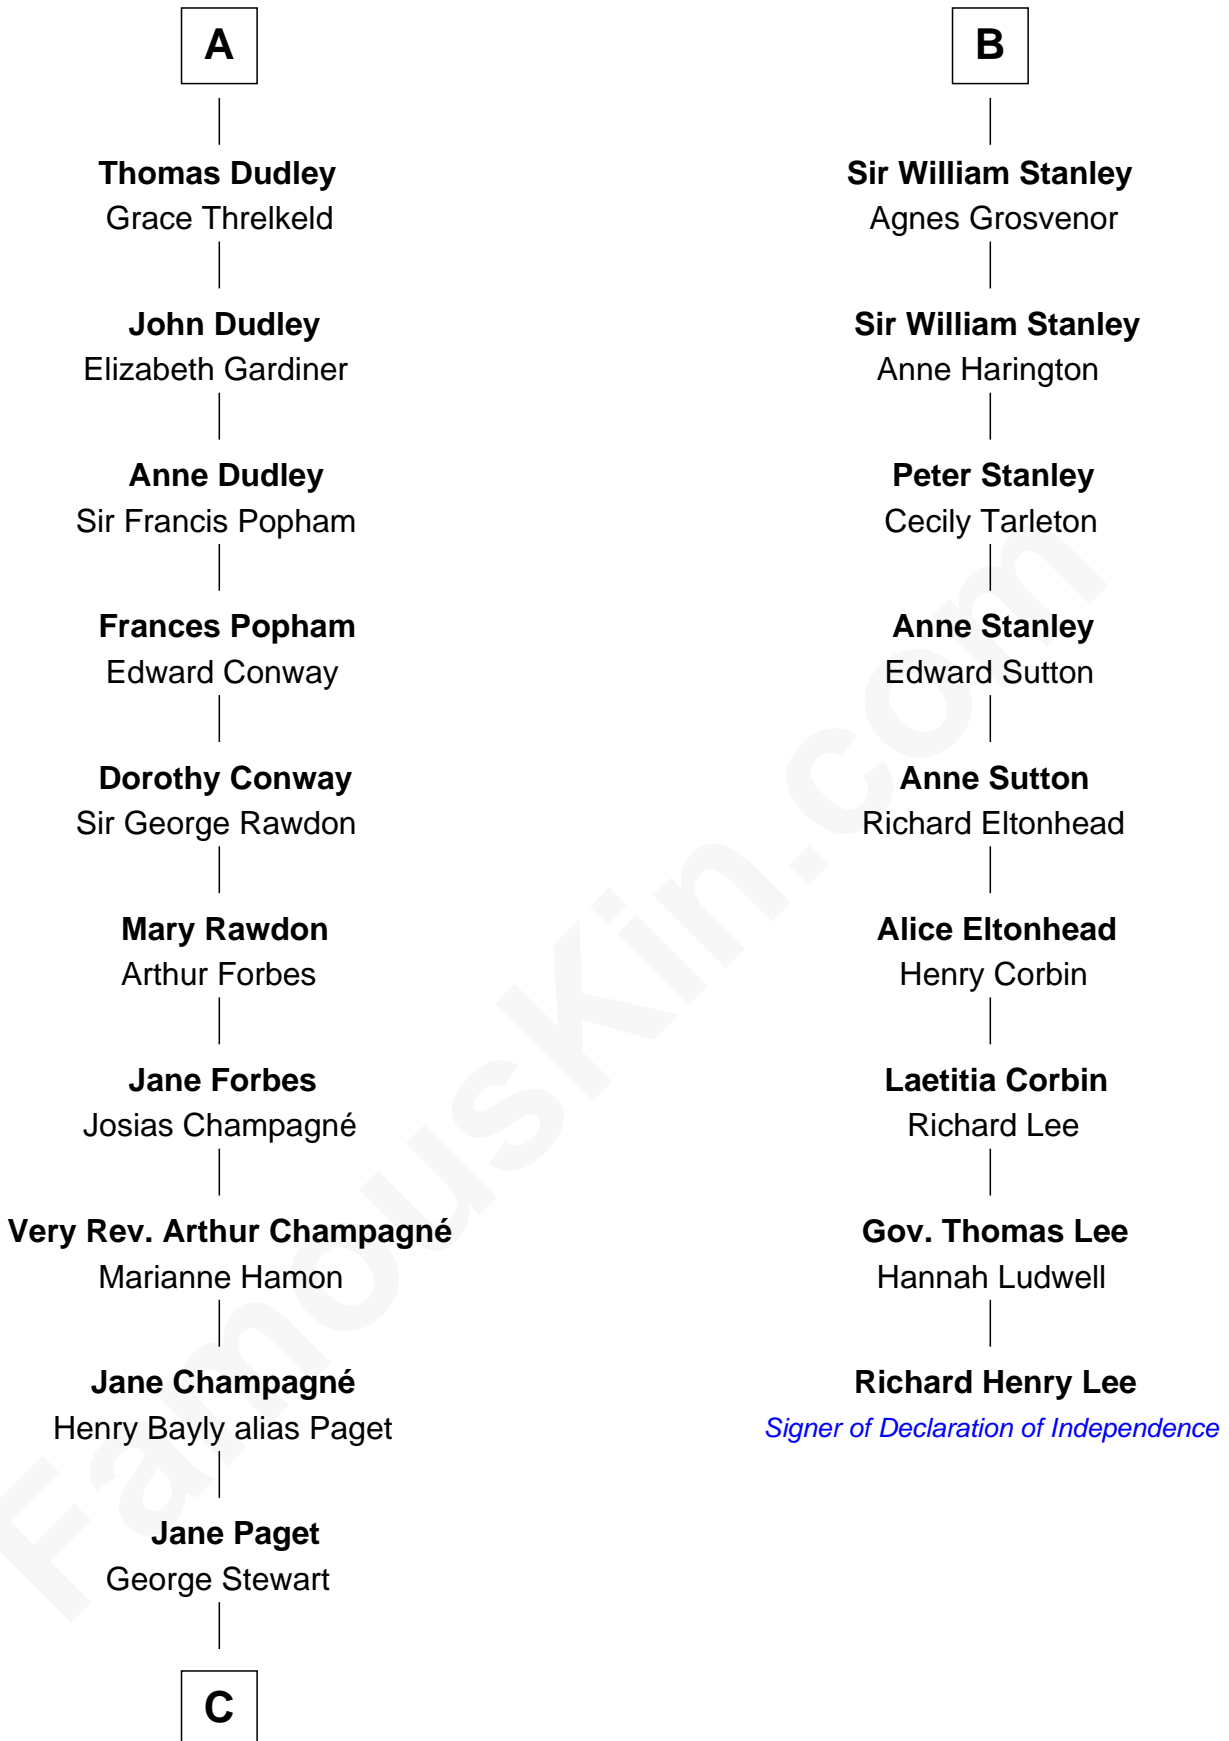

FamousKin.com

Relationship Chart of Sir Winston Churchill

Prime Minister of the United Kingdom

15th cousin 5 times removed of

Richard Henry Lee

Signer of the Declaration of Independence

C

—
Jane Stewart

Sir George Spencer-Churchill

—
Sir John Winston Spencer-Churchill

Frances Anne Emily Vane

—
Randolph Henry Spencer-Churchill

Jeanette Jerome

—
Sir Winston Churchill

Prime Minister of the United Kingdom

FamousKin.com