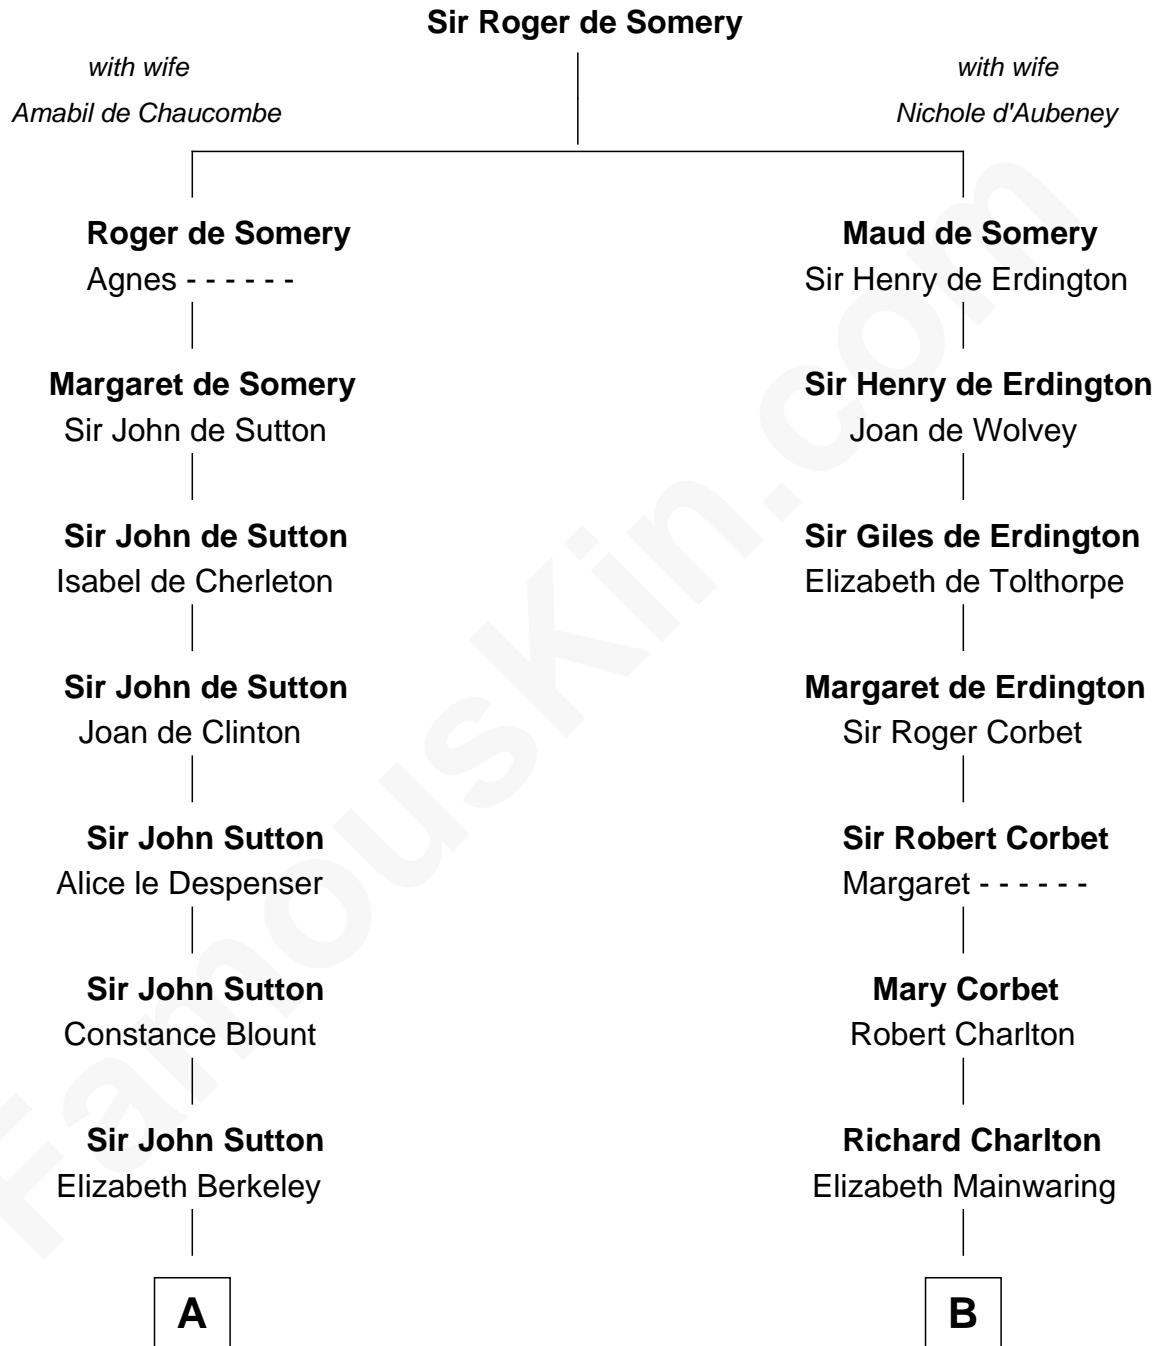

FamousKin.com

Relationship Chart of

Sir Winston Churchill

Prime Minister of the United Kingdom

16th cousin 5 times removed of

Richard Henry Lee

Signer of the Declaration of Independence

C

Jane Paget
George Stewart

Jane Stewart
Sir George Spencer-Churchill

Sir John Winston Spencer-Churchill
Frances Anne Emily Vane

Randolph Henry Spencer-Churchill
Jeanette Jerome

Sir Winston Churchill
Prime Minister of the United Kingdom