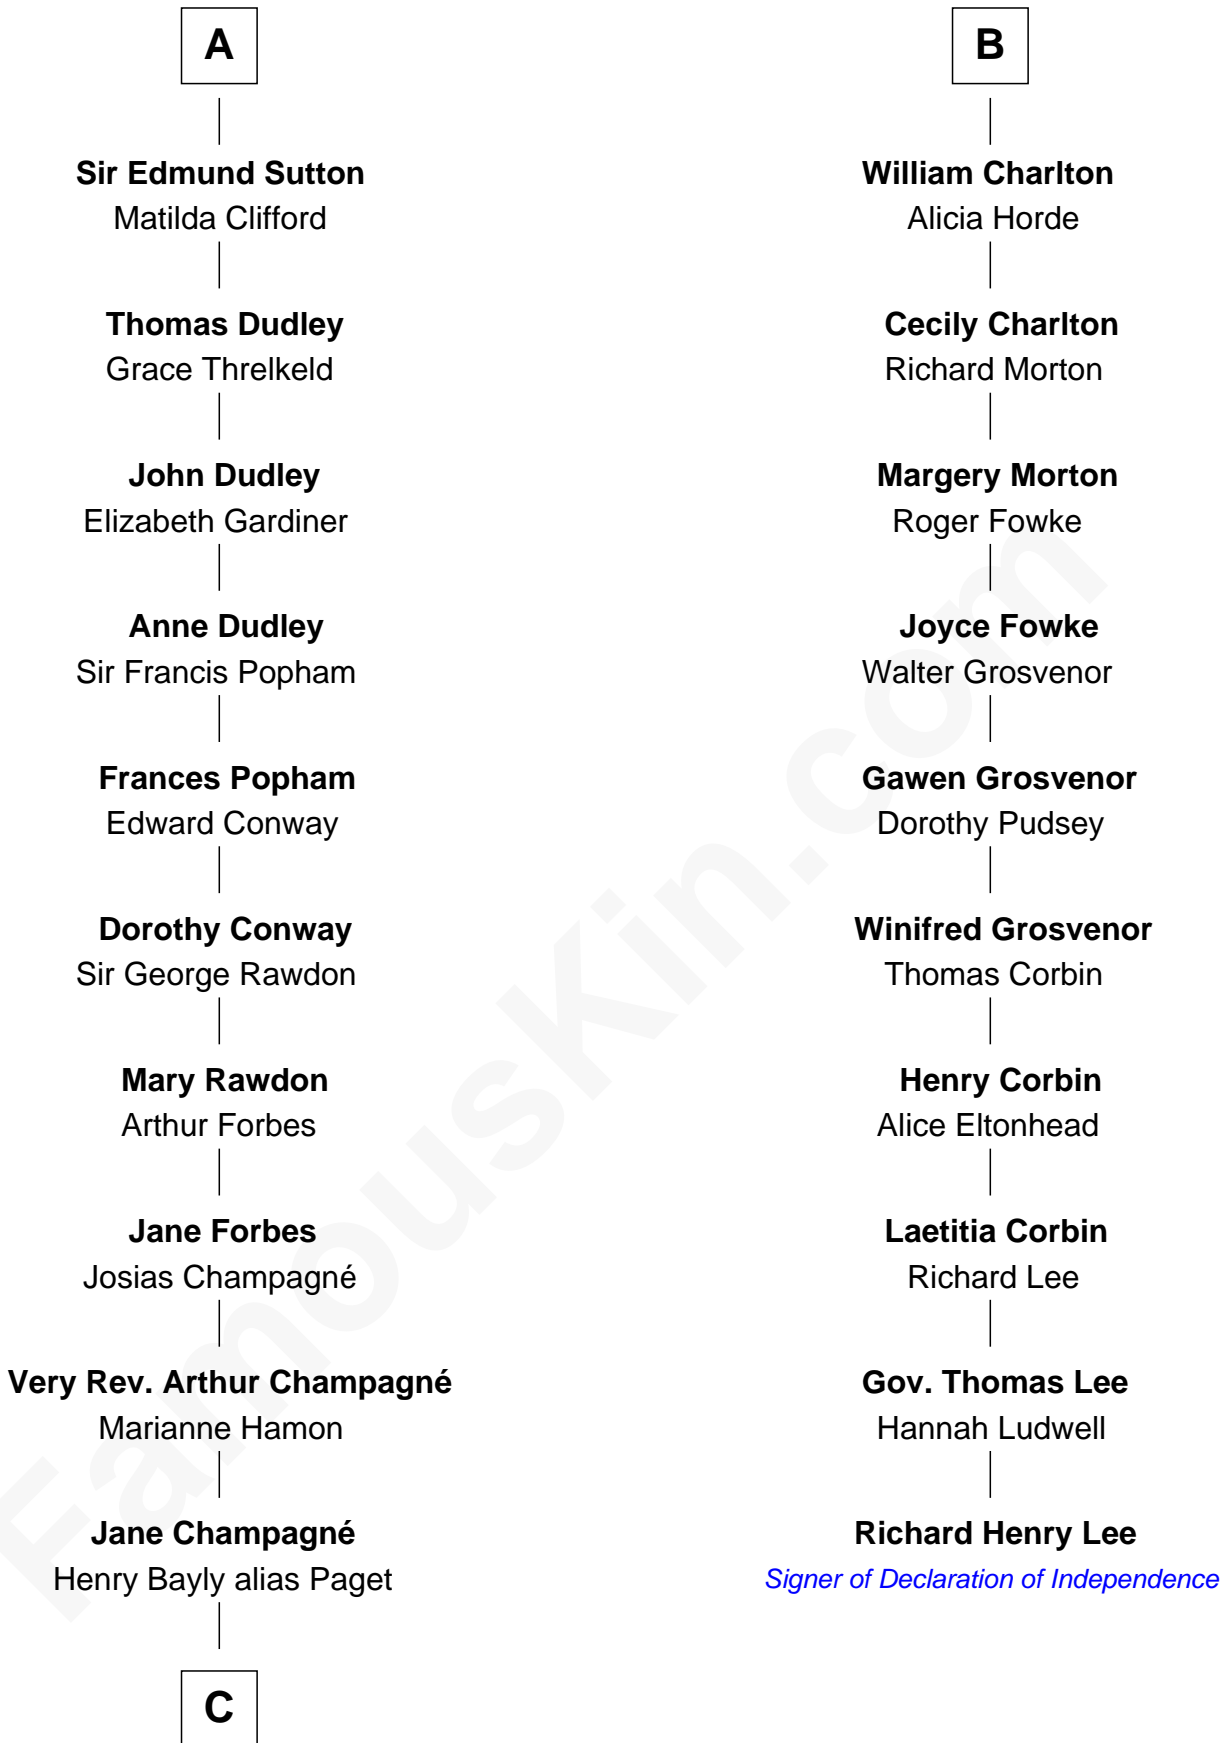

FamousKin.com

Relationship Chart of

Sir Winston Churchill

Prime Minister of the United Kingdom

16th cousin 5 times removed of

Richard Henry Lee

Signer of the Declaration of Independence

C

Jane Paget
George Stewart

Jane Stewart
Sir George Spencer-Churchill

Sir John Winston Spencer-Churchill
Frances Anne Emily Vane

Randolph Henry Spencer-Churchill
Jeanette Jerome

Sir Winston Churchill
Prime Minister of the United Kingdom