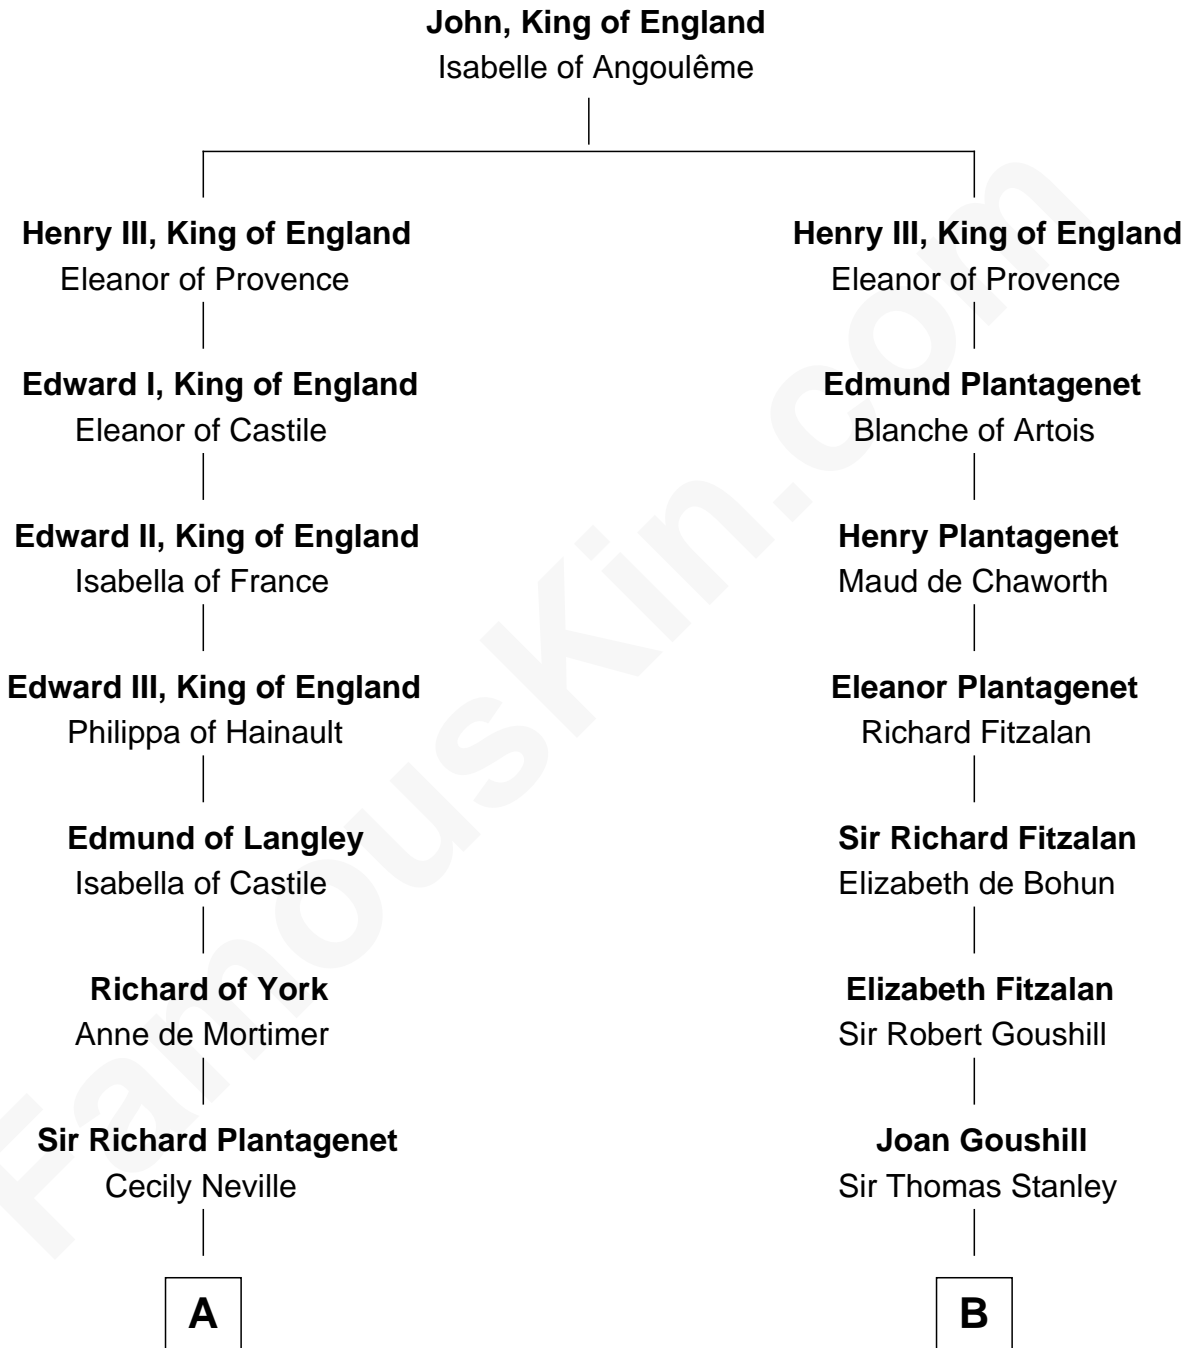

FamousKin.com

Relationship Chart of

Sir Winston Churchill

Prime Minister of the United Kingdom

16th cousin 5 times removed of

Richard Henry Lee

Signer of the Declaration of Independence

C

|

Jane Paget
George Stewart

|

Jane Stewart
Sir George Spencer-Churchill

|

Sir John Winston Spencer-Churchill
Frances Anne Emily Vane

|

Randolph Henry Spencer-Churchill
Jeanette Jerome