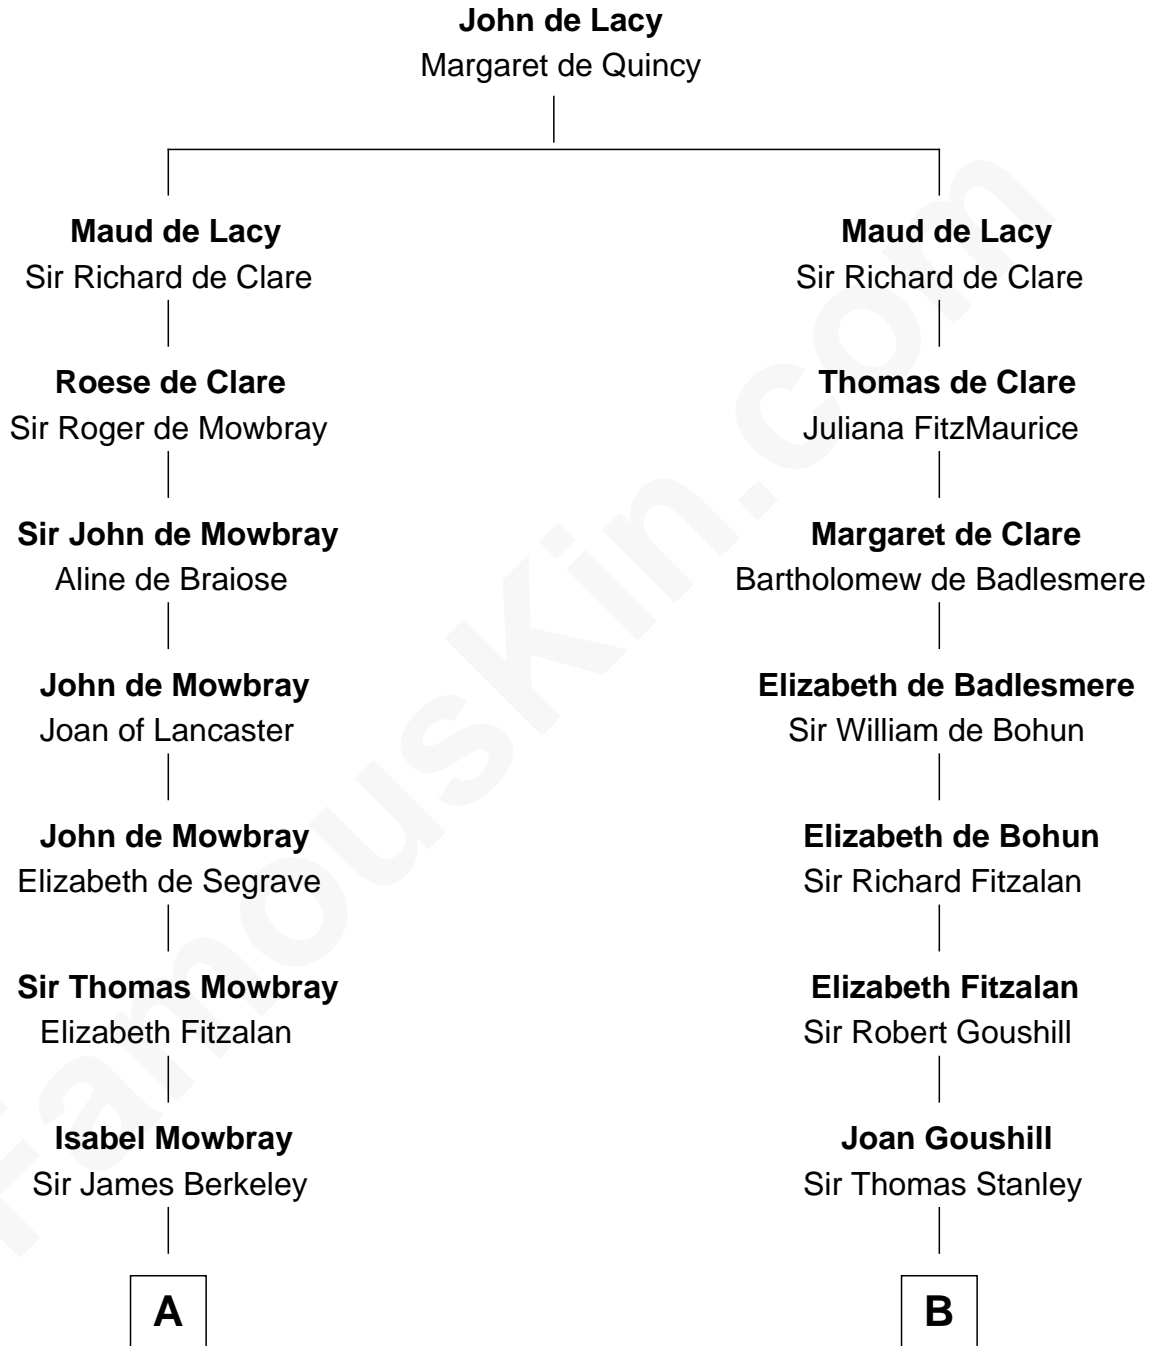

FamousKin.com

Relationship Chart of

Sir Winston Churchill

Prime Minister of the United Kingdom

16th cousin 5 times removed of

Richard Henry Lee

Signer of the Declaration of Independence

C

—
Anne Catherine McDonnell

Sir Henry Vane

—
Frances Anne Emily Vane-Tempest

Sir Charles William Stewart

—
Frances Anne Emily Vane

Sir John Winston Spencer-Churchill

—
Randolph Henry Spencer-Churchill

Jeanette Jerome