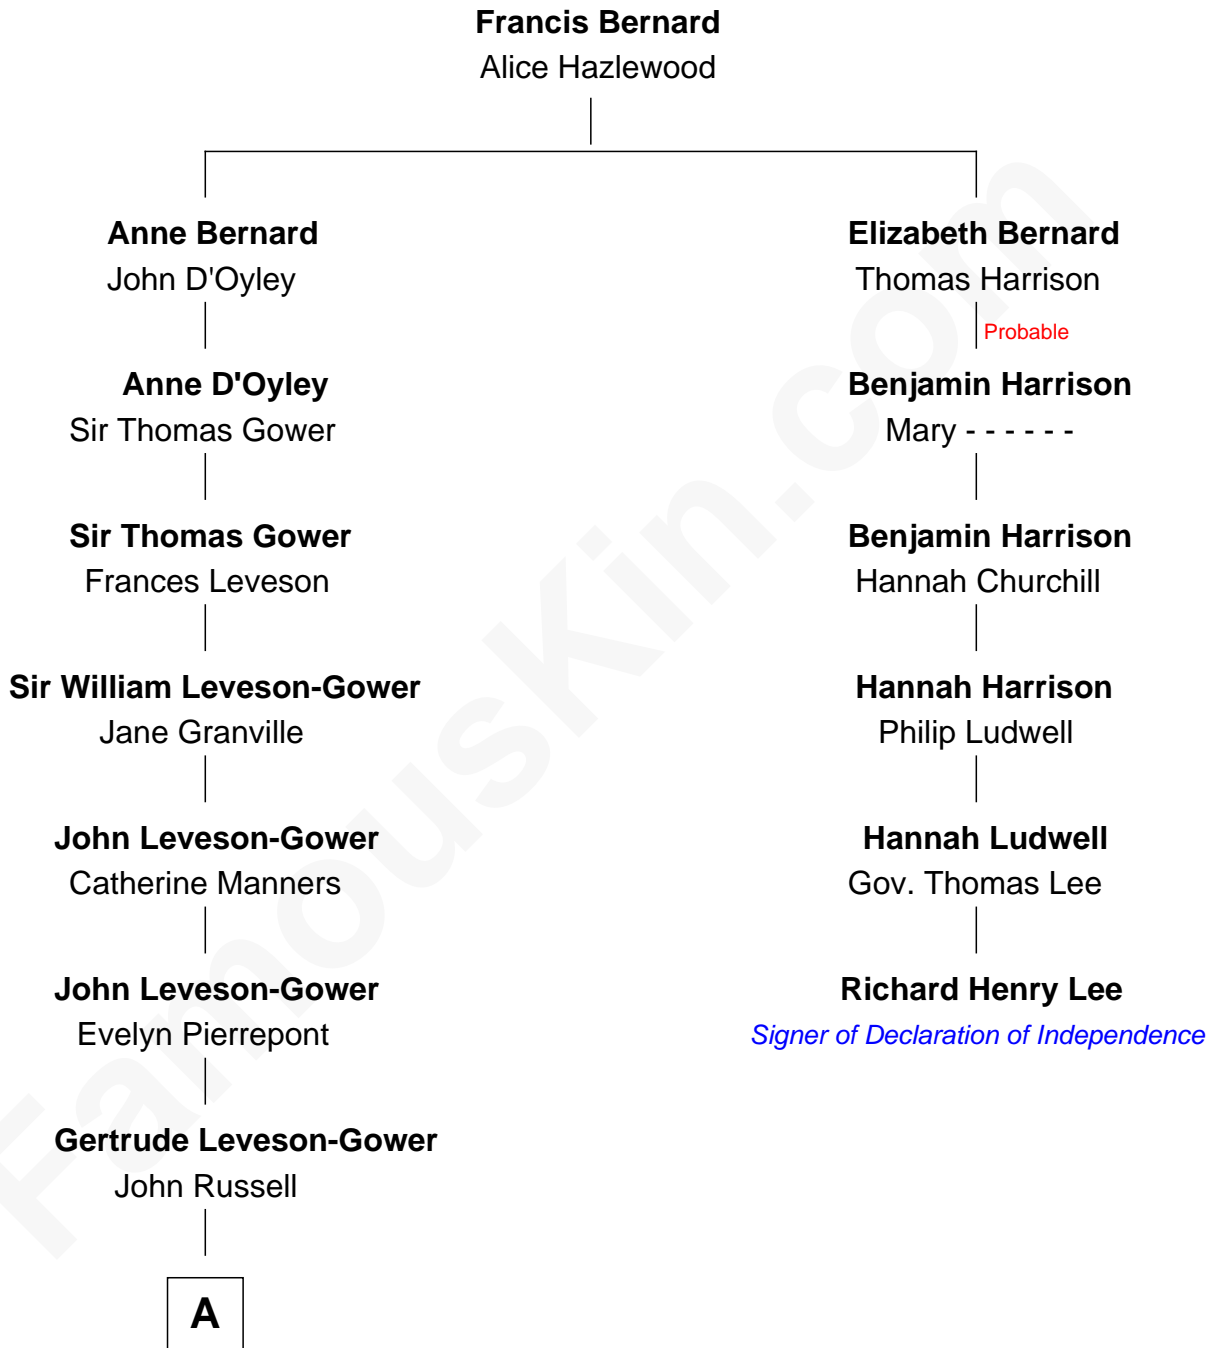

## Relationship Chart of

### Sir Winston Churchill

*Prime Minister of the United Kingdom*

5th cousin 7 times removed of

**Richard Henry Lee**

*Signer of the Declaration of Independence*

**A**

**Caroline Russell**  
Sir George Spencer

**George Spencer**  
Susan Stewart

**Sir George Spencer-Churchill**  
Jane Stewart

**Sir John Winston Spencer-Churchill**  
Frances Anne Emily Vane

**Randolph Henry Spencer-Churchill**  
Jeanette Jerome

**Sir Winston Churchill**  
*Prime Minister of the United Kingdom*