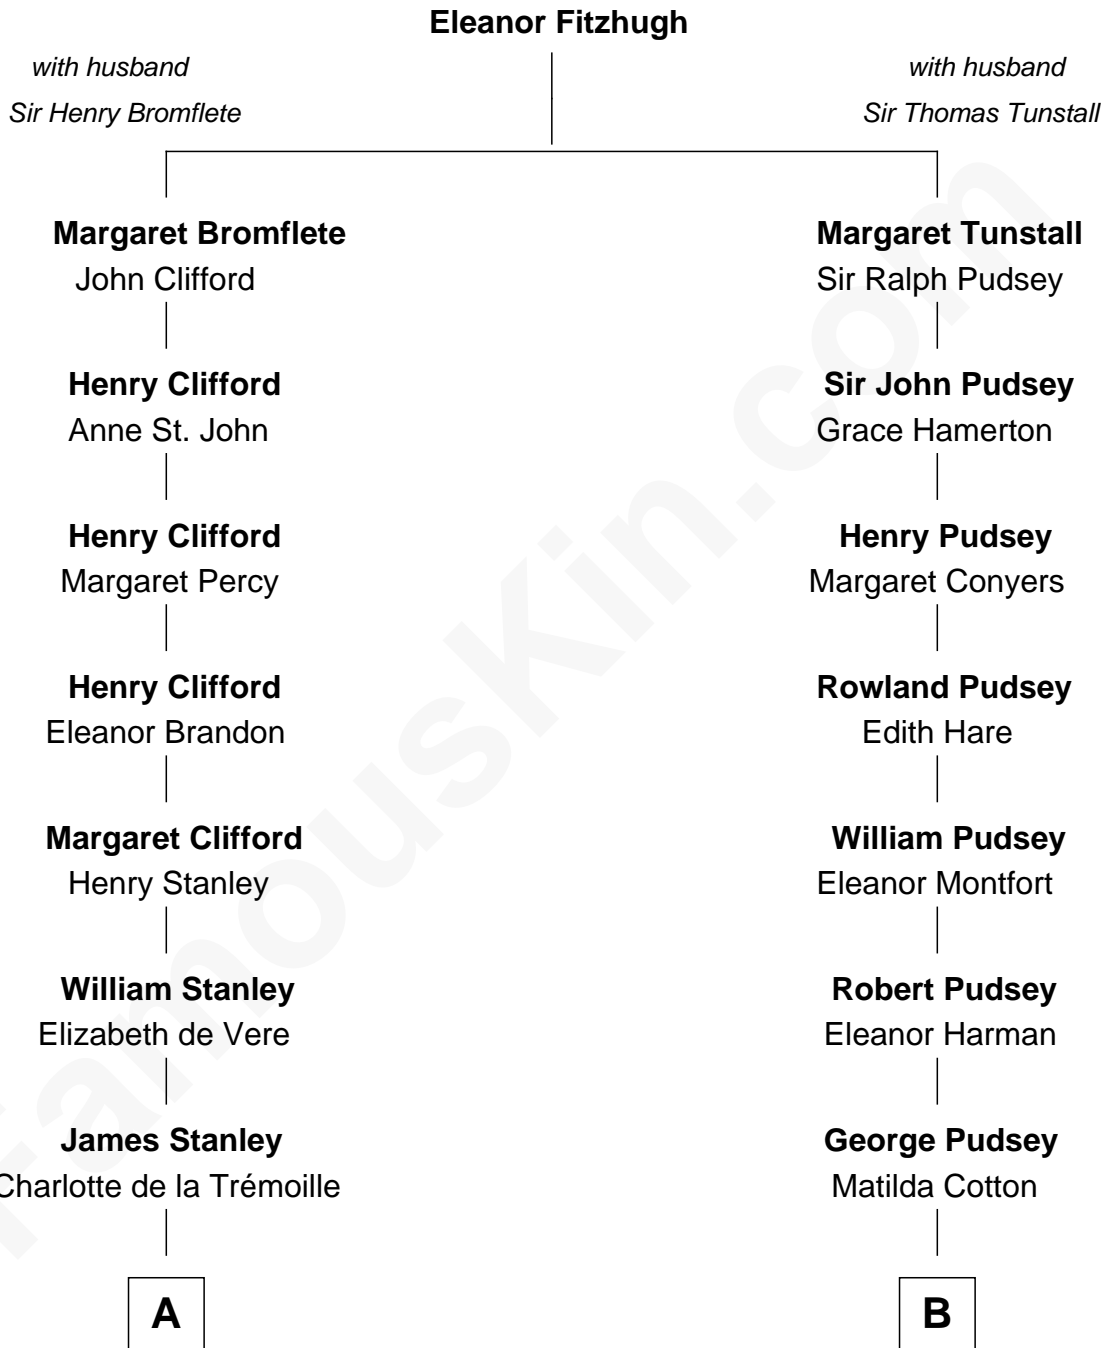

## Relationship Chart of

### Sir Winston Churchill

*Prime Minister of the United Kingdom*

12th cousin 4 times removed of

**Richard Henry Lee**

*Signer of the Declaration of Independence*

**A**

**Amelia Sophia Stanley**

John Murray