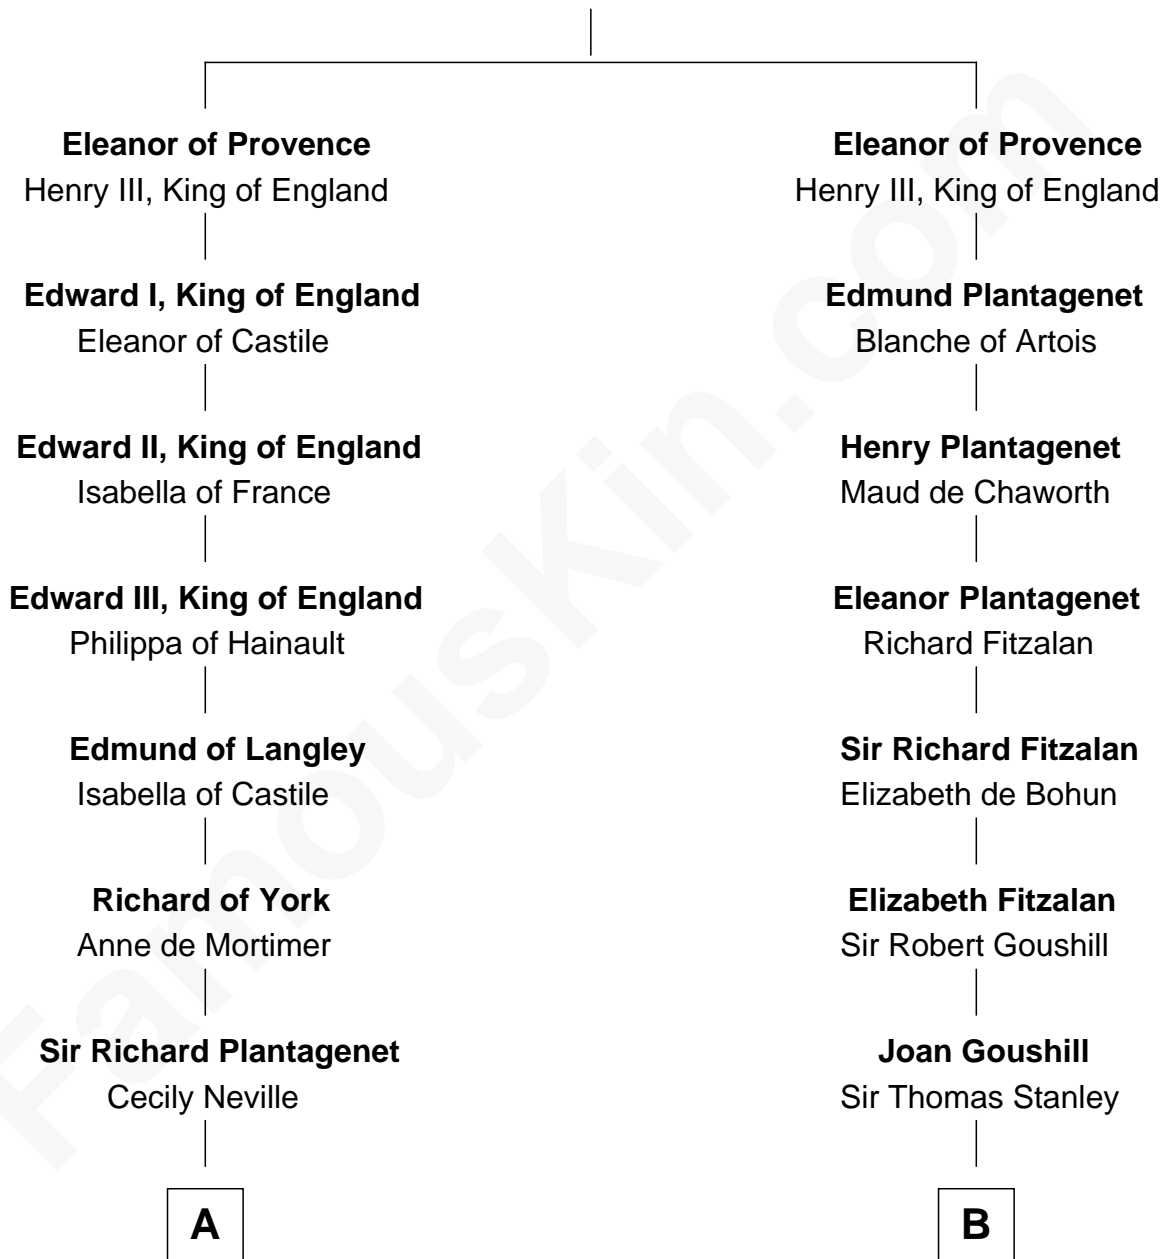

## Relationship Chart of Sir Winston Churchill

*Prime Minister of the United Kingdom*

16th cousin 5 times removed of

**Richard Henry Lee**

*Signer of the Declaration of Independence*

**Ramon Berenguer IV of Provence**

Beatrice of Savoy

**C**

|

**Jane Paget**  
George Stewart

|

**Jane Stewart**  
Sir George Spencer-Churchill

|

**Sir John Winston Spencer-Churchill**  
Frances Anne Emily Vane