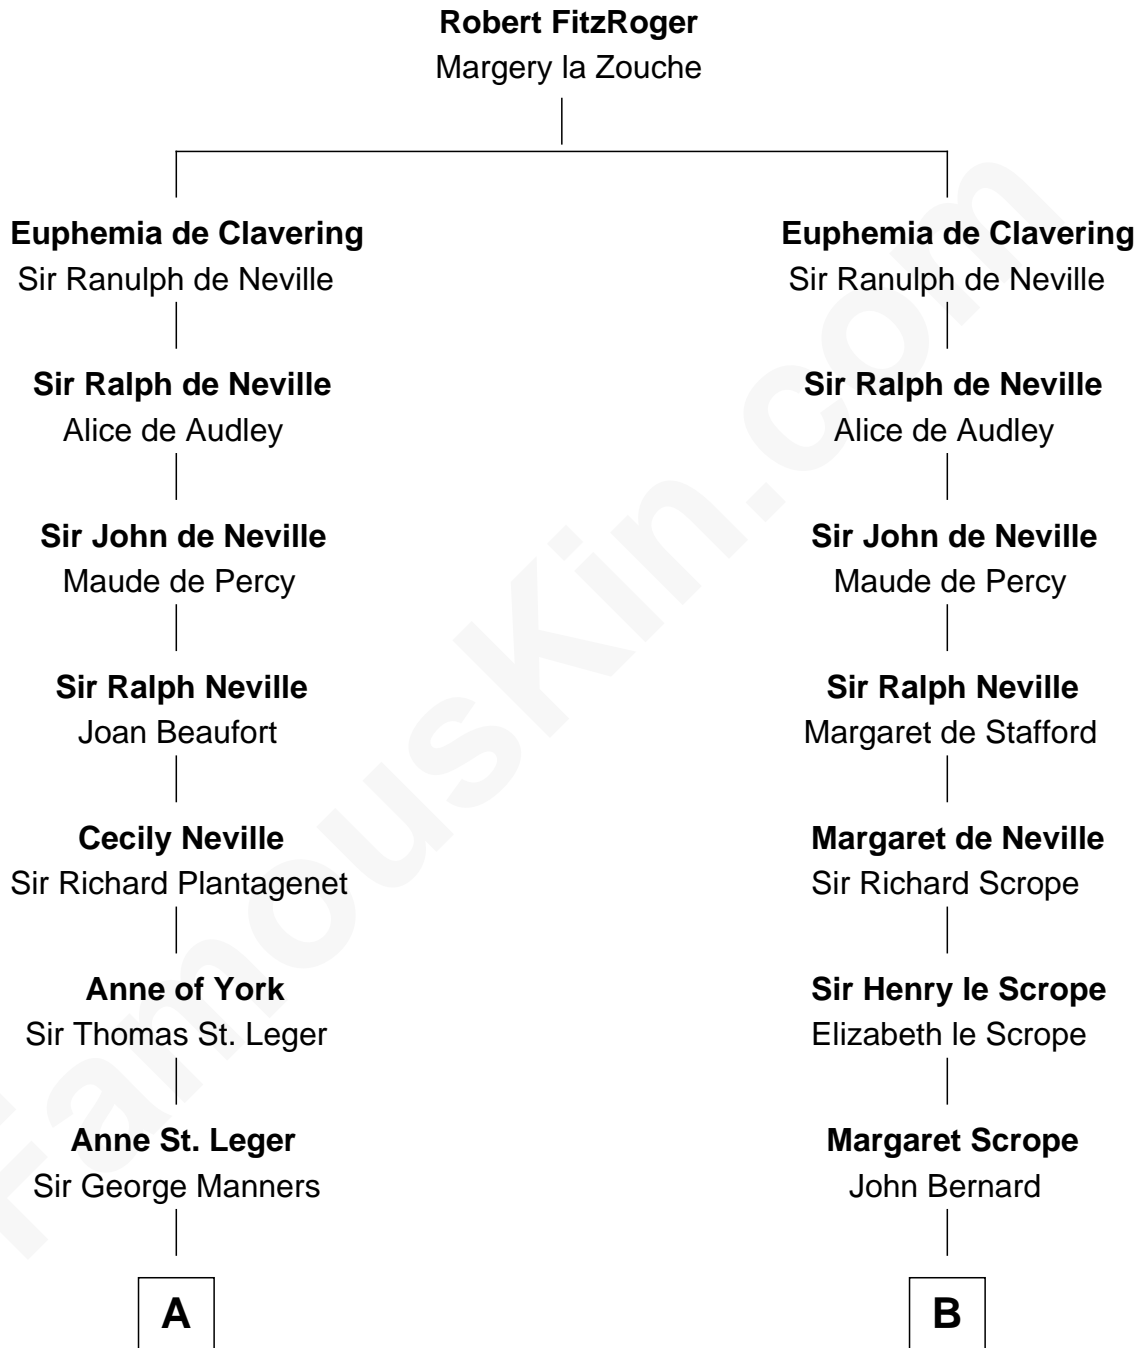

FamousKin.com

Relationship Chart of

Sir Winston Churchill

Prime Minister of the United Kingdom

15th cousin 4 times removed of

Richard Henry Lee

Signer of the Declaration of Independence

C

—
Sir John Winston Spencer-Churchill

Frances Anne Emily Vane

—
Randolph Henry Spencer-Churchill

Jeanette Jerome

—
Sir Winston Churchill

Prime Minister of the United Kingdom

FamousKin.com