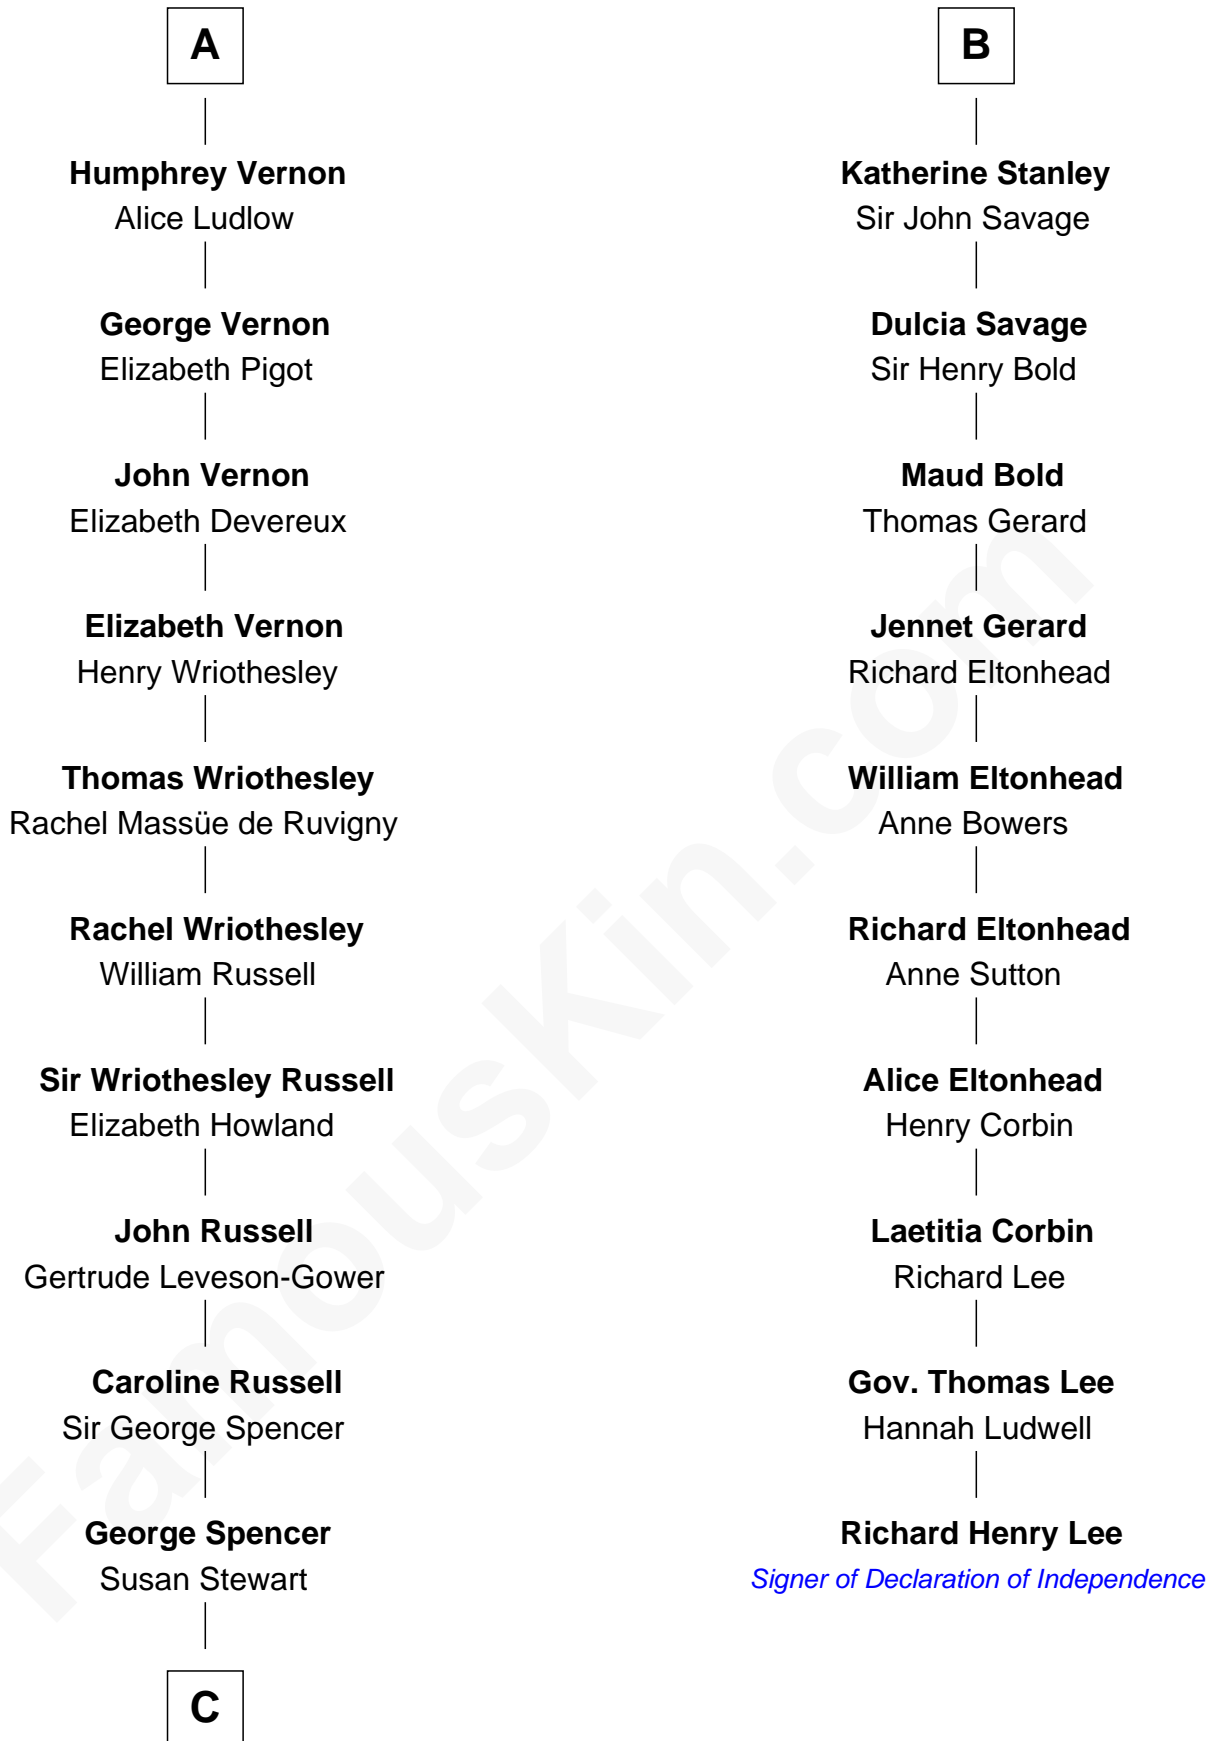

## Relationship Chart of

### Sir Winston Churchill

*Prime Minister of the United Kingdom*

16th cousin 4 times removed of

**Richard Henry Lee**

*Signer of the Declaration of Independence*

**C**

—  
**Sir George Spencer-Churchill**

Jane Stewart

—  
**Sir John Winston Spencer-Churchill**

Frances Anne Emily Vane

—  
**Randolph Henry Spencer-Churchill**

Jeanette Jerome

—  
**Sir Winston Churchill**

*Prime Minister of the United Kingdom*

FamousKin.com