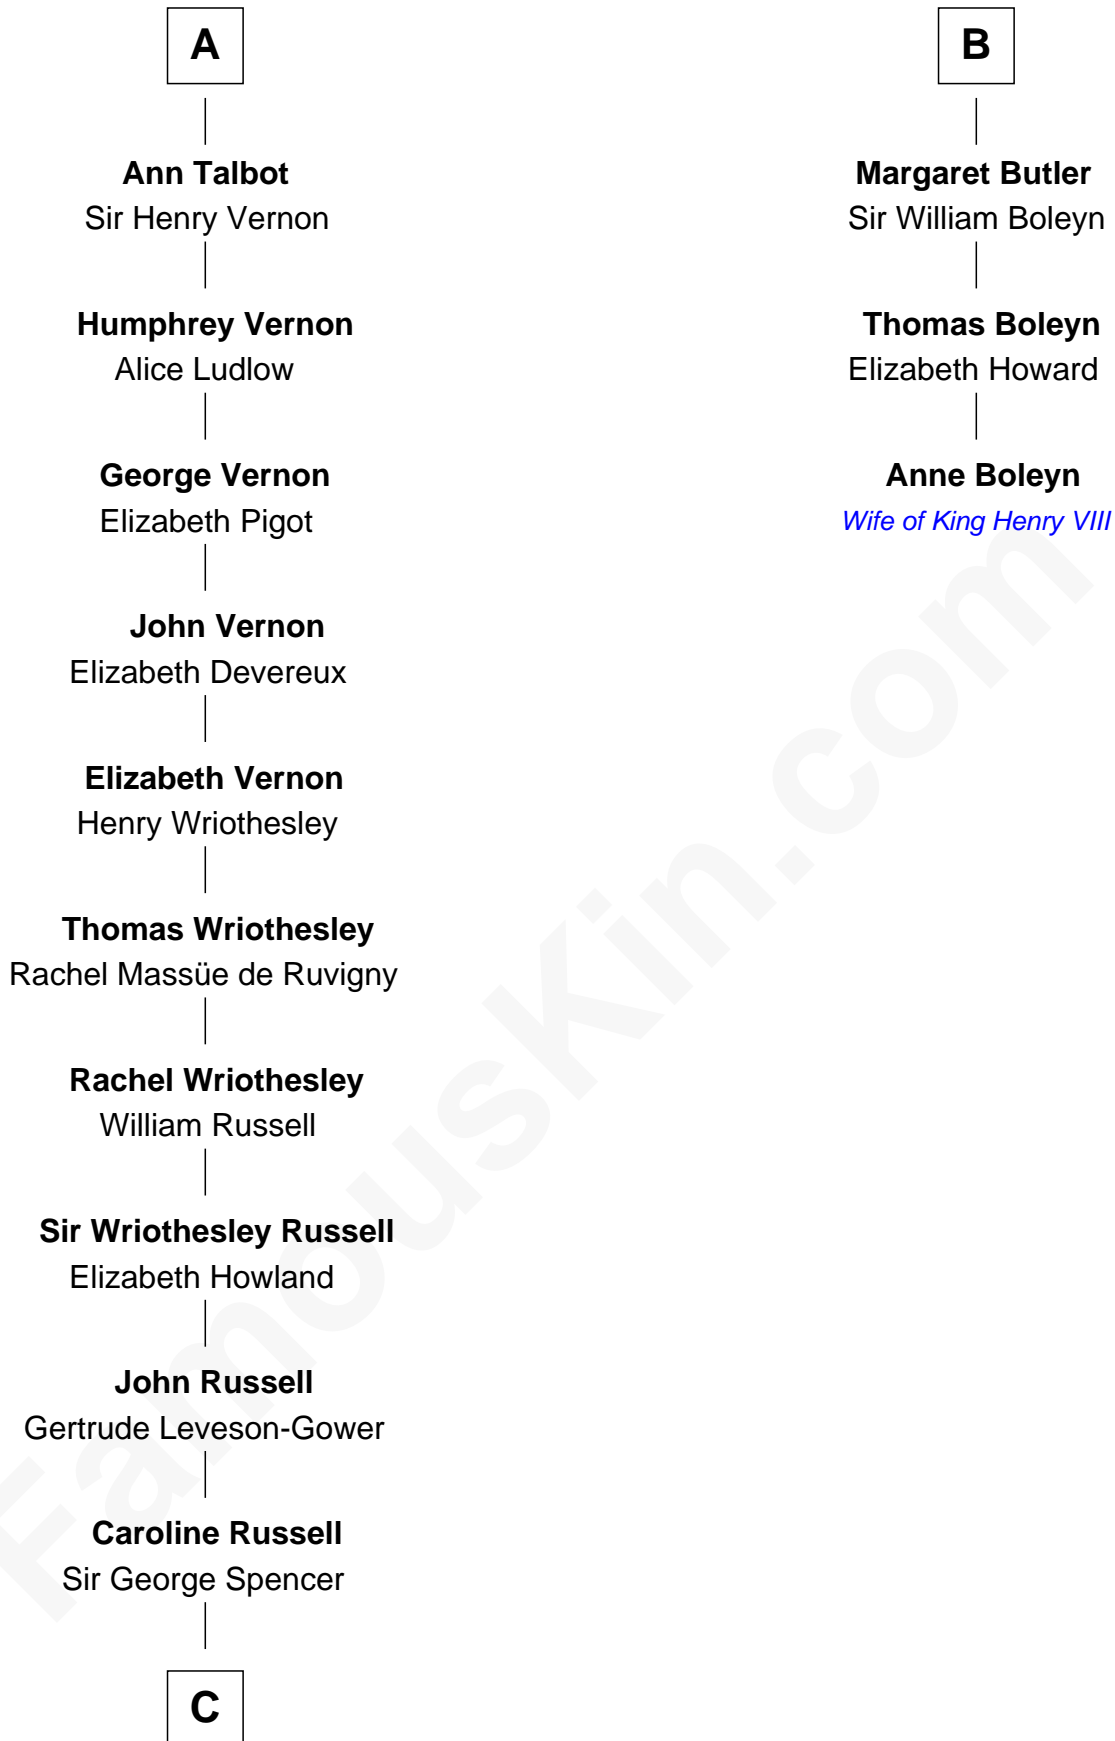

## Relationship Chart of

### Sir Winston Churchill

*Prime Minister of the United Kingdom*

9th cousin 12 times removed of

**Anne Boleyn**

*2nd Wife of King Henry VIII*

**Sir Geoffrey FitzPiers**

Aveline de Clare

**C**

George Spencer

Susan Stewart

Sir George Spencer-Churchill

Jane Stewart

Sir John Winston Spencer-Churchill

Frances Anne Emily Vane

Randolph Henry Spencer-Churchill

Jeanette Jerome