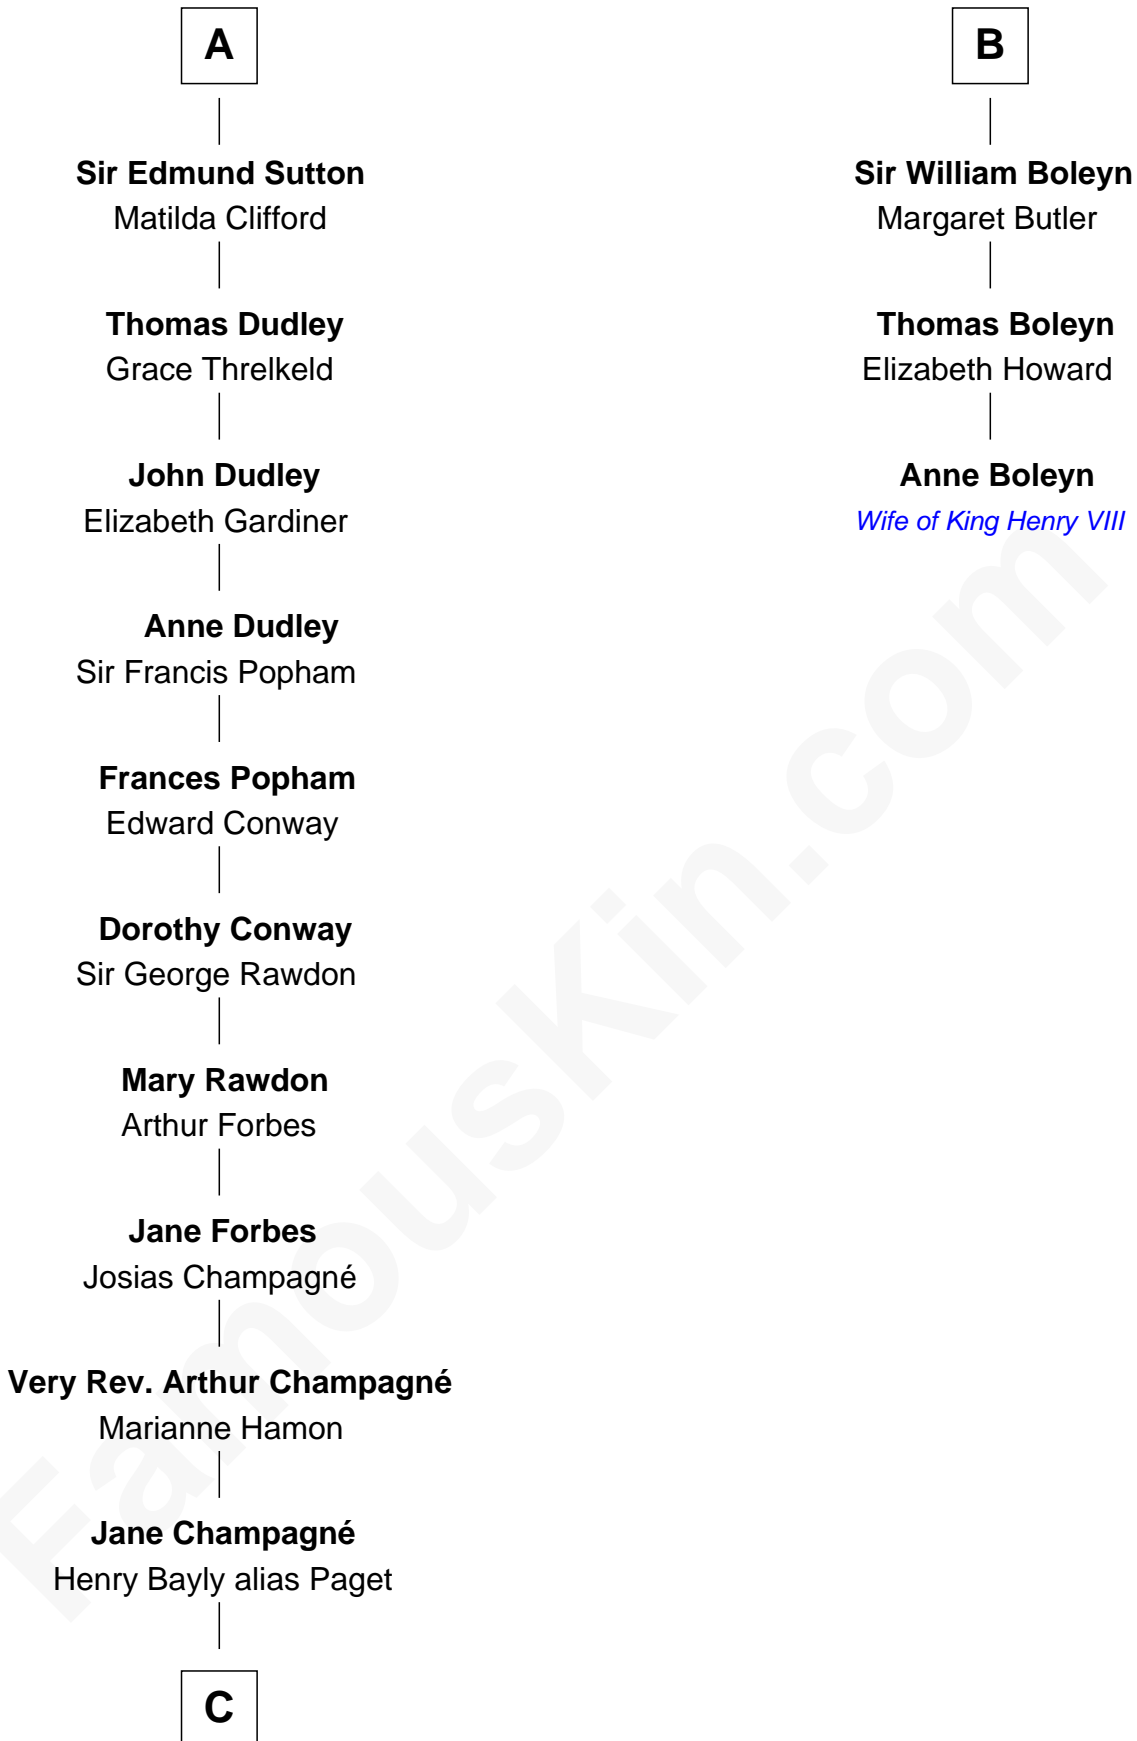

## Relationship Chart of

### Sir Winston Churchill

Prime Minister of the United Kingdom

9th cousin 12 times removed of

**Anne Boleyn**

2nd Wife of King Henry VIII

**C**

—  
**Jane Paget**  
George Stewart

—  
**Jane Stewart**  
Sir George Spencer-Churchill

—  
**Sir John Winston Spencer-Churchill**  
Frances Anne Emily Vane

—  
**Randolph Henry Spencer-Churchill**  
Jeanette Jerome

—  
**Sir Winston Churchill**  
*Prime Minister of the United Kingdom*

FamousKin.com