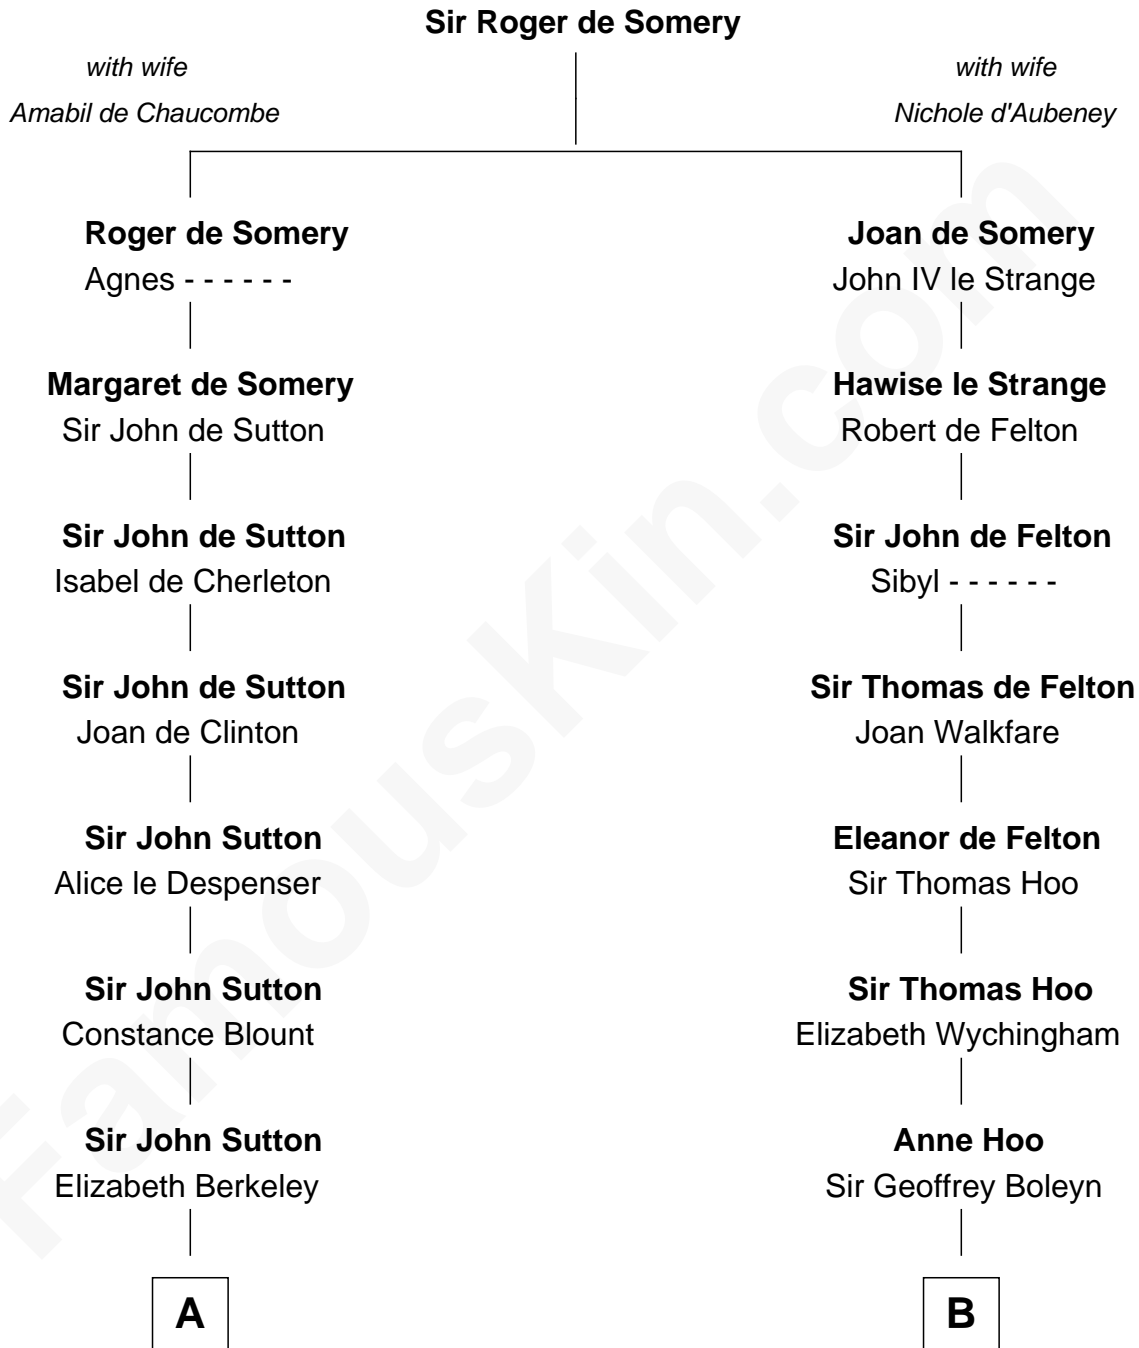

## Relationship Chart of

### Sir Winston Churchill

Prime Minister of the United Kingdom

9th cousin 12 times removed of

**Anne Boleyn**

2nd Wife of King Henry VIII

**C**

—  
**Jane Paget**  
George Stewart

—  
**Jane Stewart**  
Sir George Spencer-Churchill