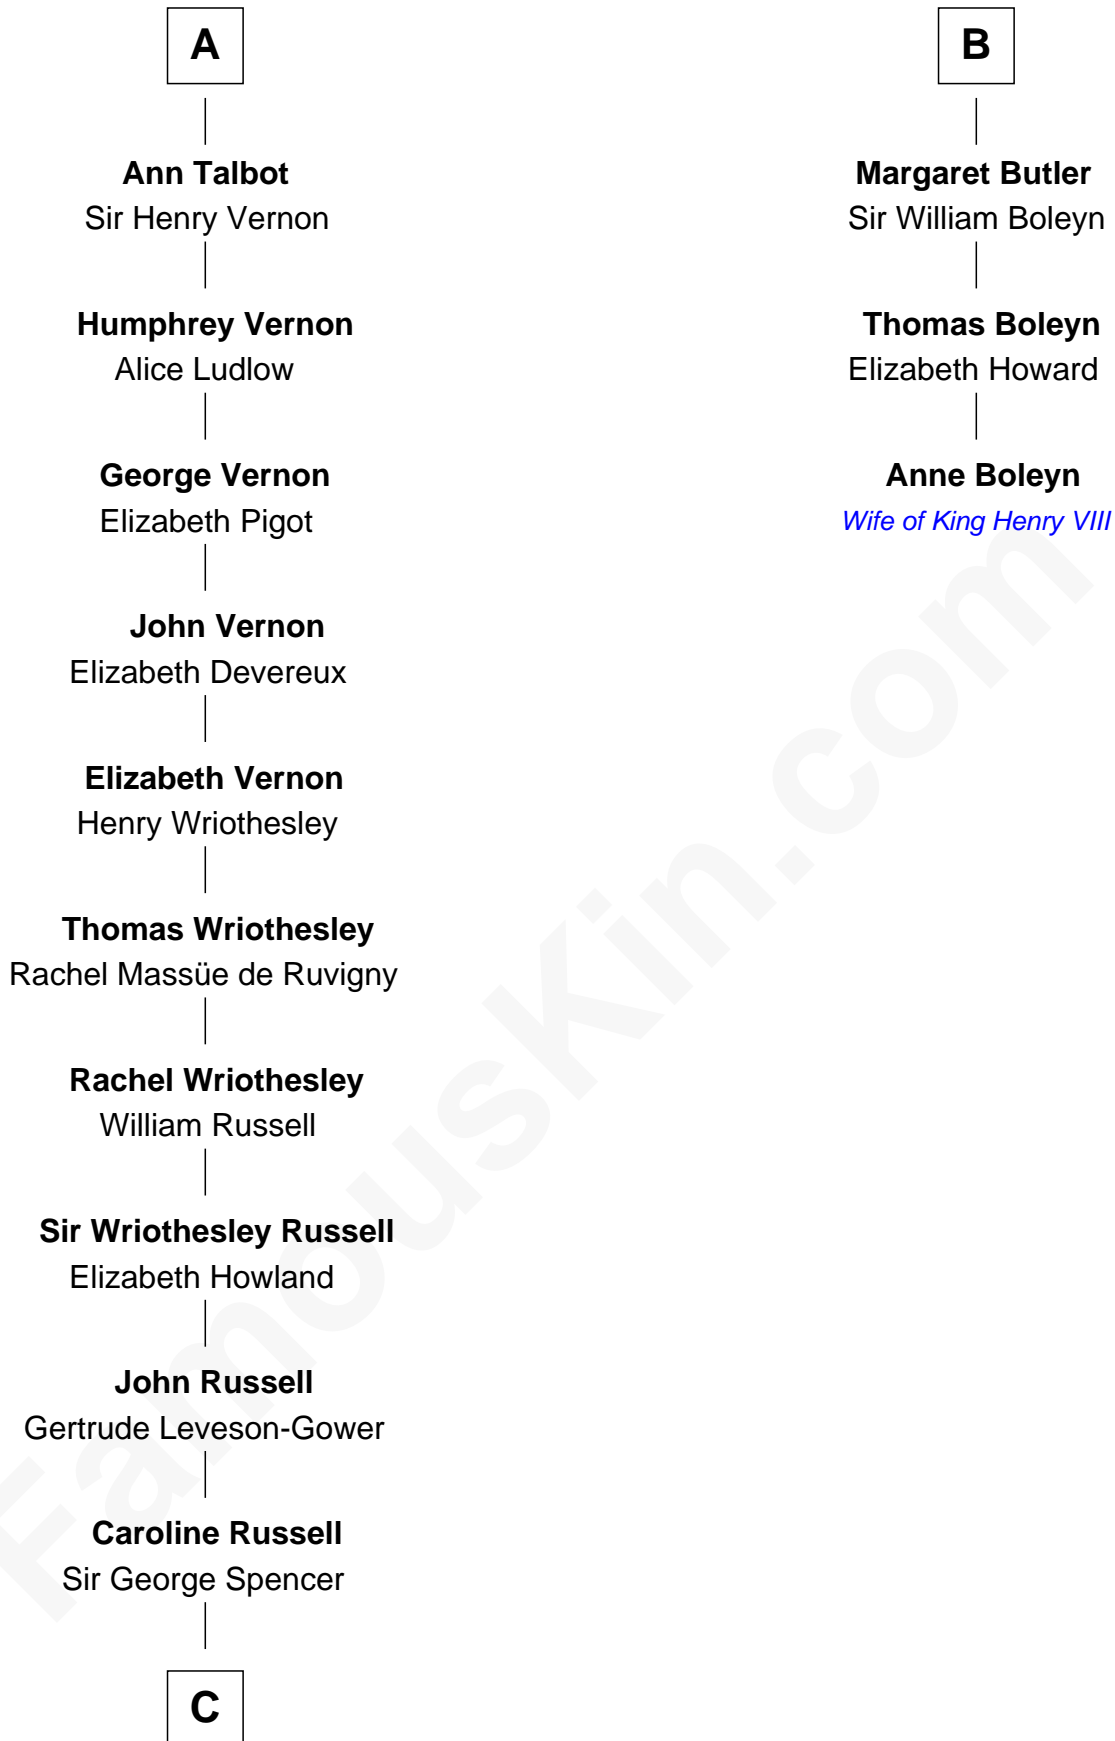

FamousKin.com

Relationship Chart of

Sir Winston Churchill

Prime Minister of the United Kingdom

9th cousin 12 times removed of

Anne Boleyn

2nd Wife of King Henry VIII

C

George Spencer

Susan Stewart

Sir George Spencer-Churchill

Jane Stewart

Sir John Winston Spencer-Churchill

Frances Anne Emily Vane

Randolph Henry Spencer-Churchill

Jeanette Jerome