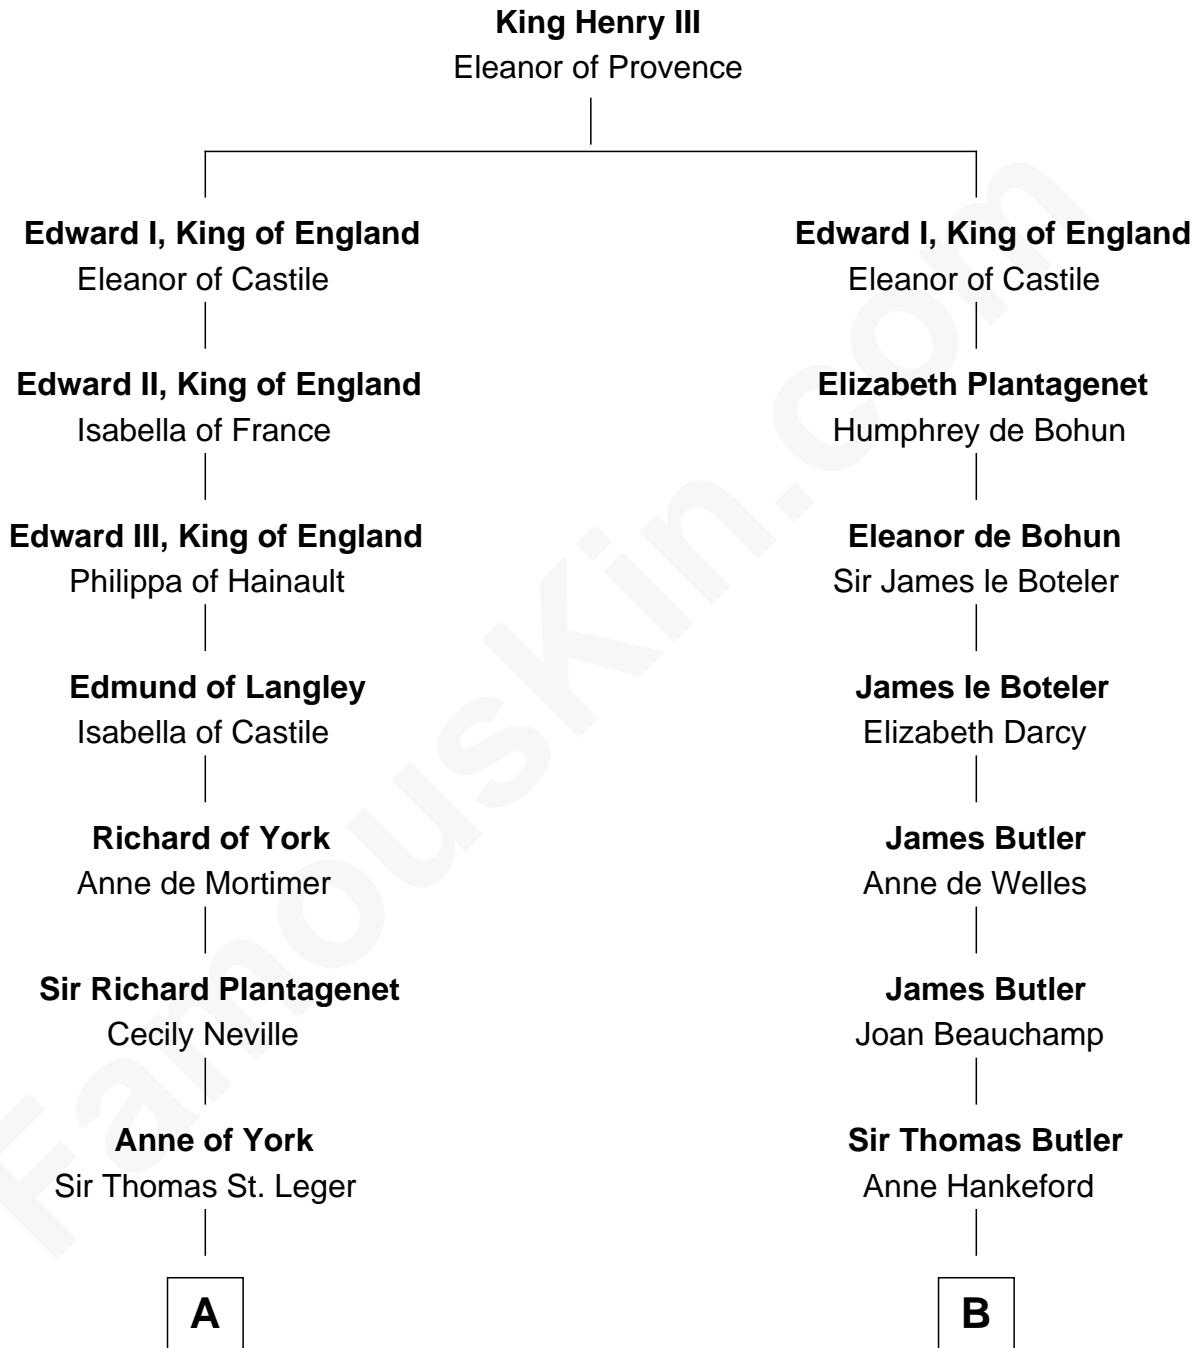

FamousKin.com

Relationship Chart of

Sir Winston Churchill

Prime Minister of the United Kingdom

9th cousin 11 times removed of

Anne Boleyn

2nd Wife of King Henry VIII

C

—
Jane Stewart

Sir George Spencer-Churchill

—
Sir John Winston Spencer-Churchill

Frances Anne Emily Vane

—
Randolph Henry Spencer-Churchill

Jeanette Jerome

—
Sir Winston Churchill

Prime Minister of the United Kingdom