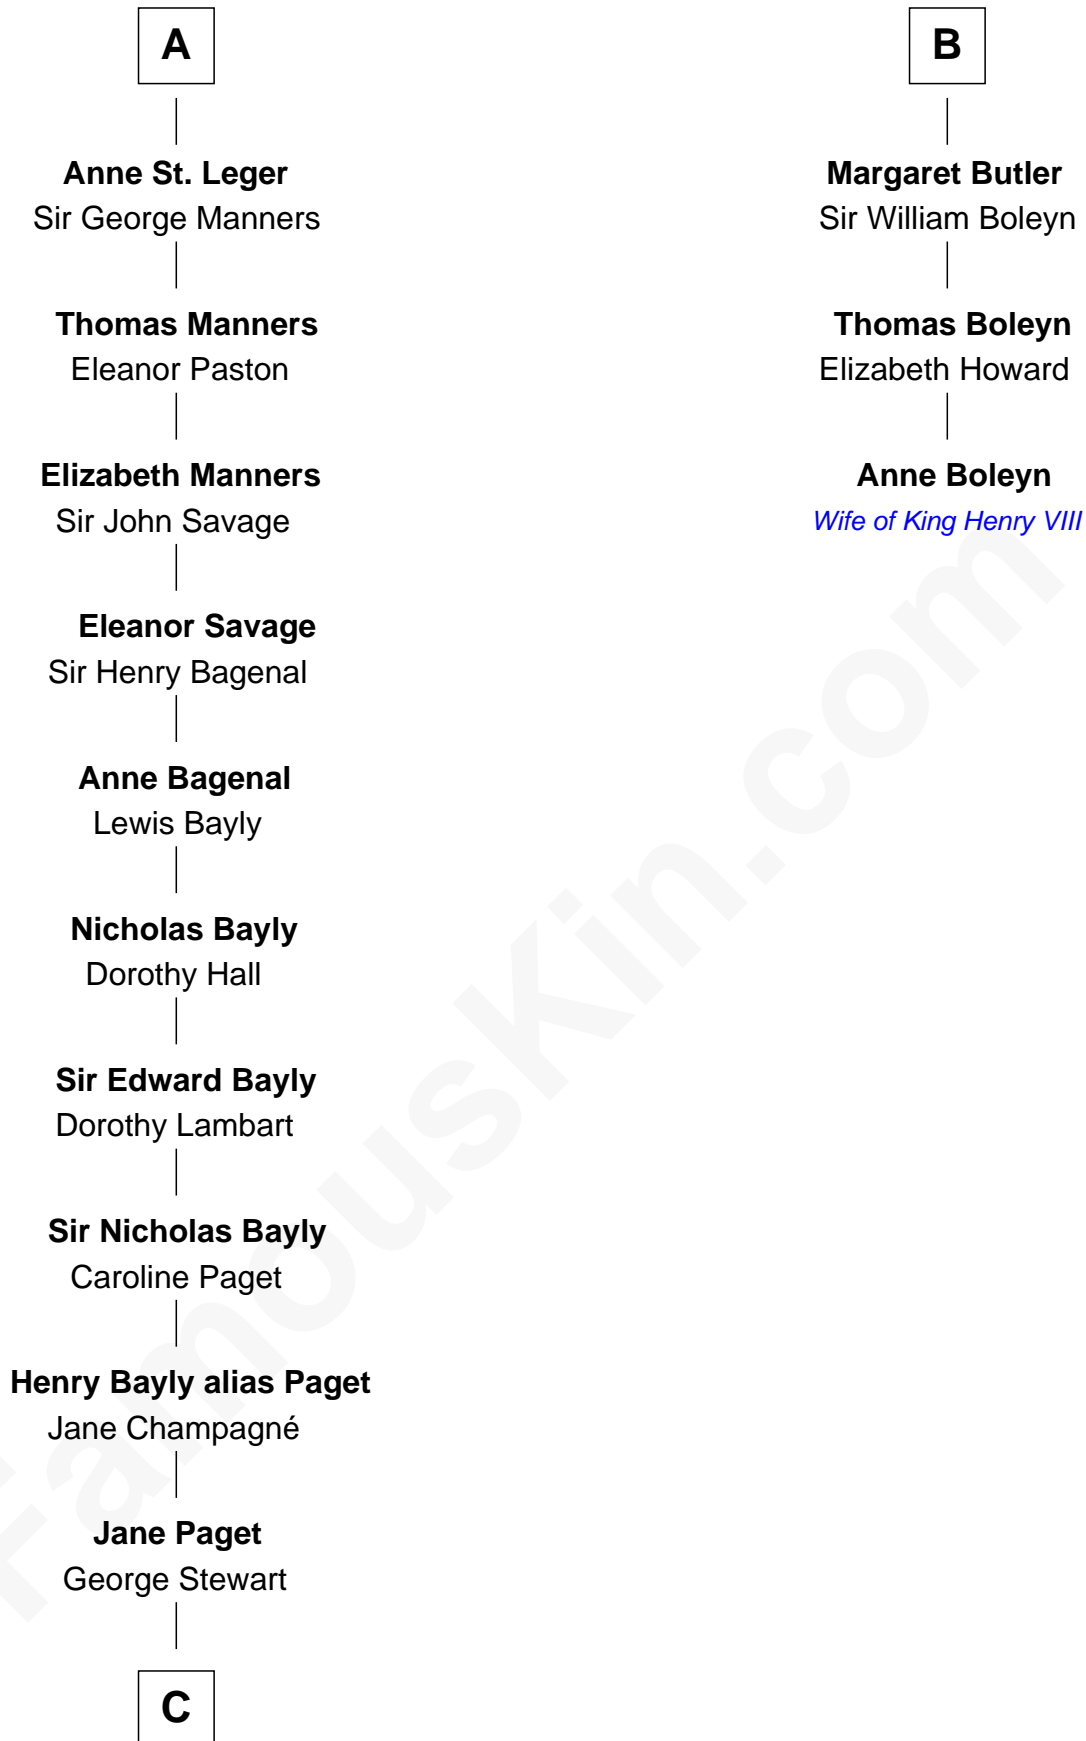

FamousKin.com

Relationship Chart of

Sir Winston Churchill

Prime Minister of the United Kingdom

9th cousin 11 times removed of

Anne Boleyn

2nd Wife of King Henry VIII

C

—
Jane Stewart

Sir George Spencer-Churchill

—
Sir John Winston Spencer-Churchill

Frances Anne Emily Vane

—
Randolph Henry Spencer-Churchill

Jeanette Jerome

—
Sir Winston Churchill

Prime Minister of the United Kingdom