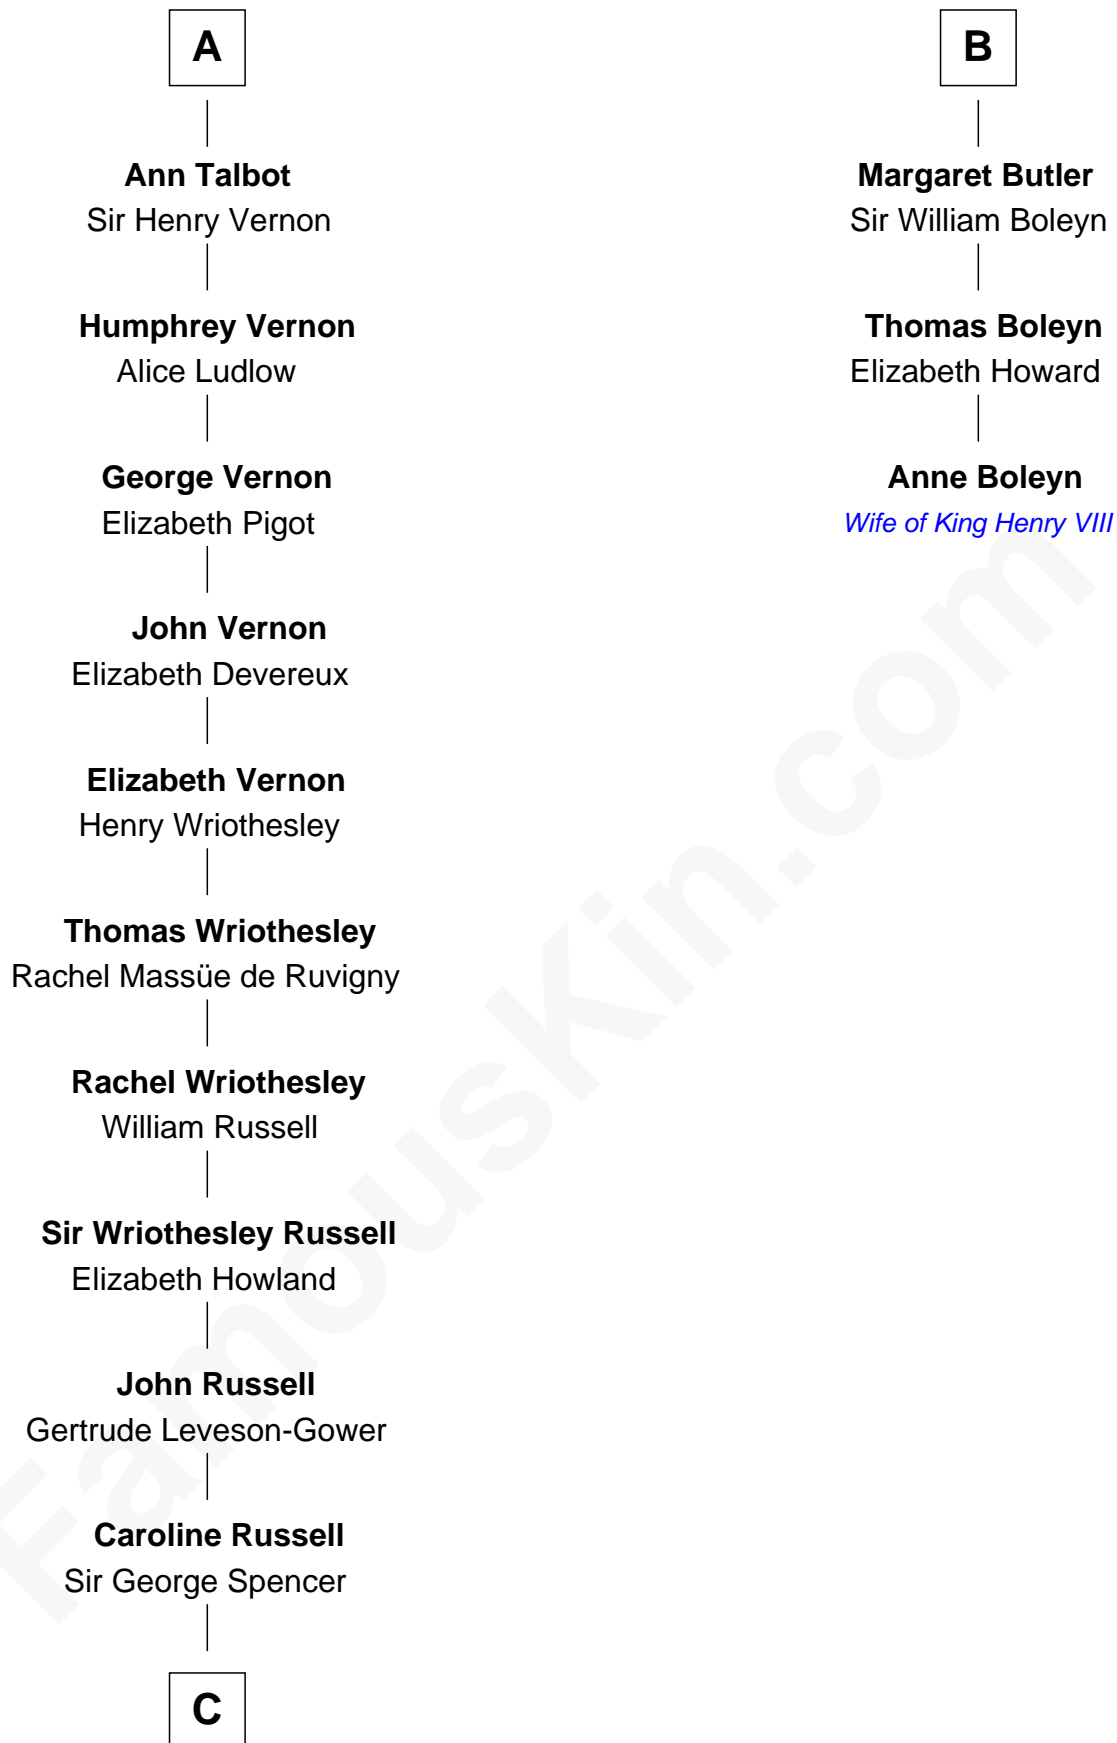

FamousKin.com

Relationship Chart of

Sir Winston Churchill

Prime Minister of the United Kingdom

9th cousin 12 times removed of

Anne Boleyn

2nd Wife of King Henry VIII

C

George Spencer

Susan Stewart

Sir George Spencer-Churchill

Jane Stewart

Sir John Winston Spencer-Churchill

Frances Anne Emily Vane

Randolph Henry Spencer-Churchill

Jeanette Jerome