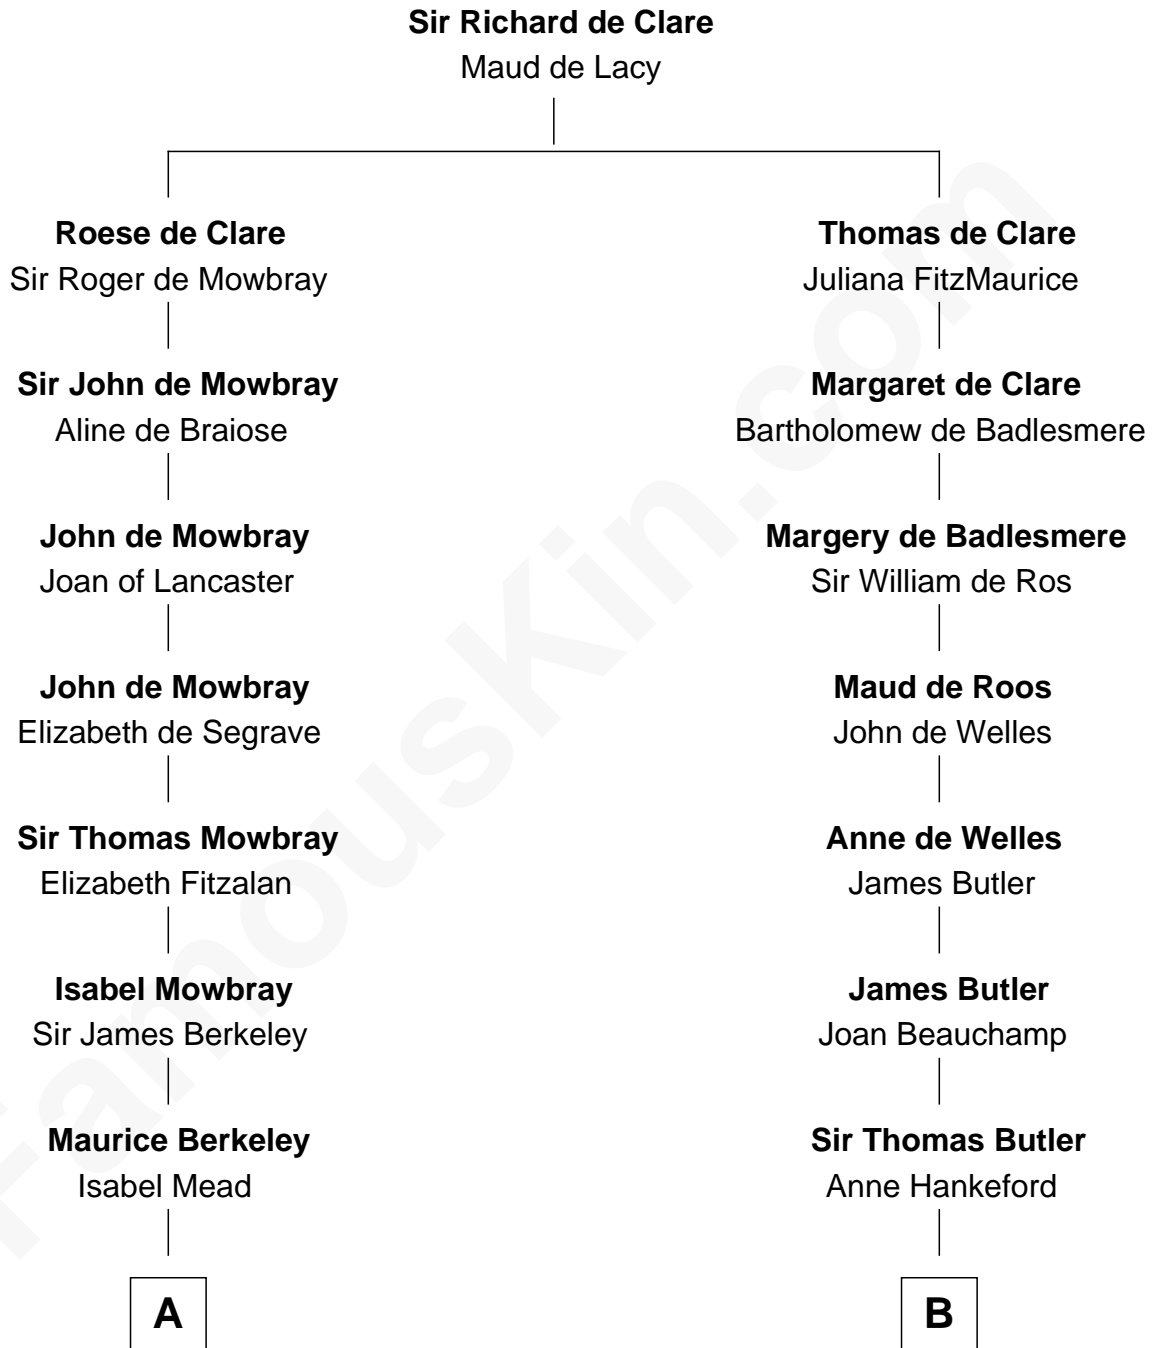

FamousKin.com

Relationship Chart of

Sir Winston Churchill

Prime Minister of the United Kingdom

9th cousin 11 times removed of

Anne Boleyn

2nd Wife of King Henry VIII

C

—
Frances Anne Emily Vane-Tempest

Sir Charles William Stewart

—
Frances Anne Emily Vane

Sir John Winston Spencer-Churchill

—
Randolph Henry Spencer-Churchill

Jeanette Jerome

—
Sir Winston Churchill

Prime Minister of the United Kingdom