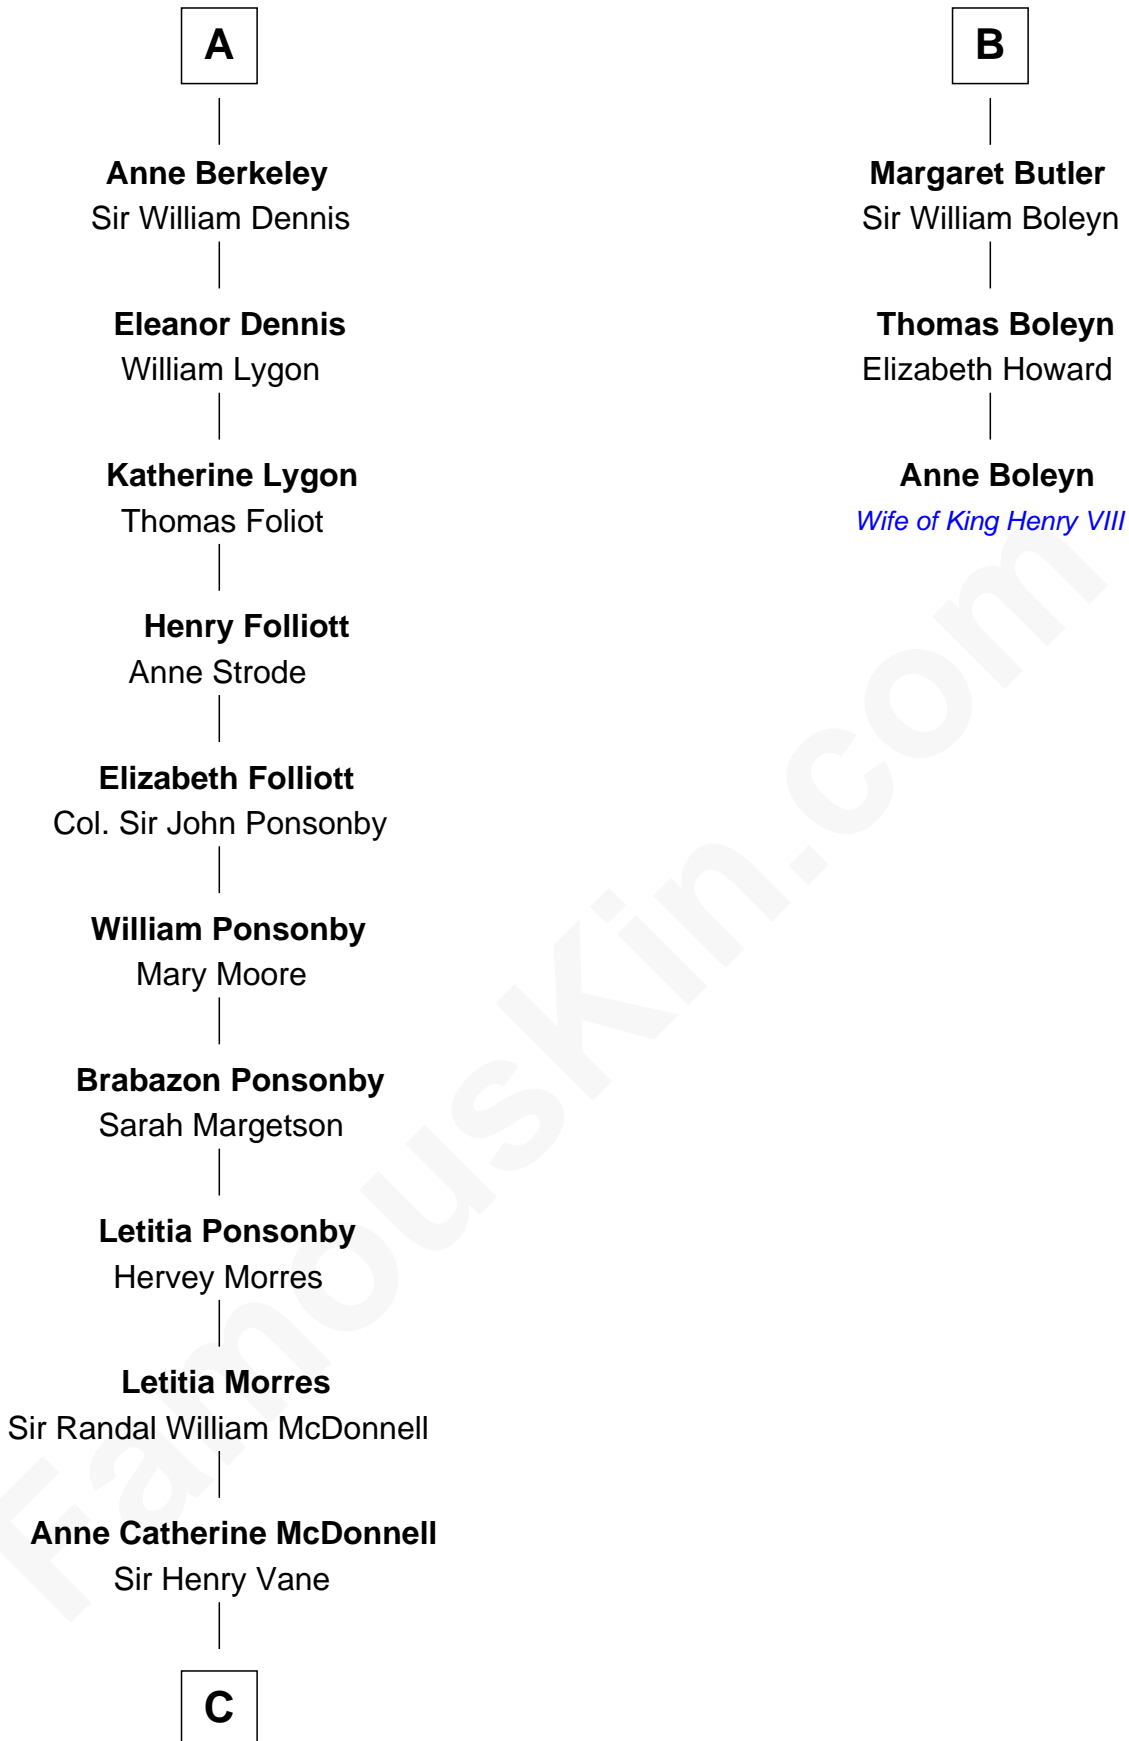

FamousKin.com

Relationship Chart of

Sir Winston Churchill

Prime Minister of the United Kingdom

9th cousin 11 times removed of

Anne Boleyn

2nd Wife of King Henry VIII

C

—
Frances Anne Emily Vane-Tempest

Sir Charles William Stewart

—
Frances Anne Emily Vane

Sir John Winston Spencer-Churchill

—
Randolph Henry Spencer-Churchill

Jeanette Jerome

—
Sir Winston Churchill

Prime Minister of the United Kingdom