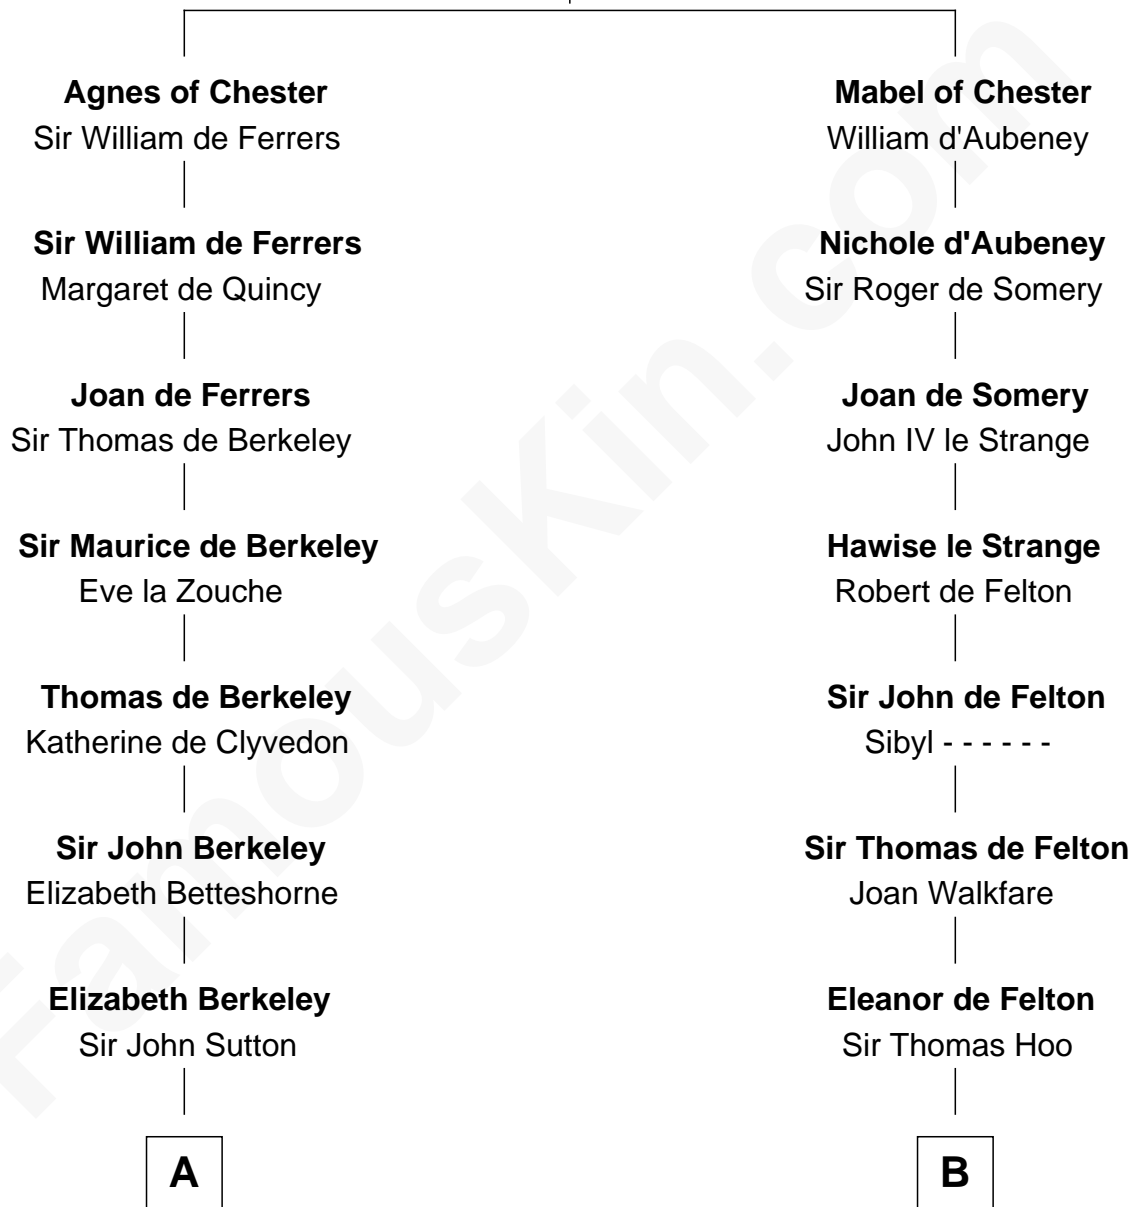

FamousKin.com

Relationship Chart of

Sir Winston Churchill

Prime Minister of the United Kingdom

11th cousin 10 times removed of

Anne Boleyn

2nd Wife of King Henry VIII

Hugh de Kevelioc
Bertrade de Montfort

C

—
Jane Paget
George Stewart

—
Jane Stewart
Sir George Spencer-Churchill

—
Sir John Winston Spencer-Churchill
Frances Anne Emily Vane

—
Randolph Henry Spencer-Churchill
Jeanette Jerome

—
Sir Winston Churchill
Prime Minister of the United Kingdom