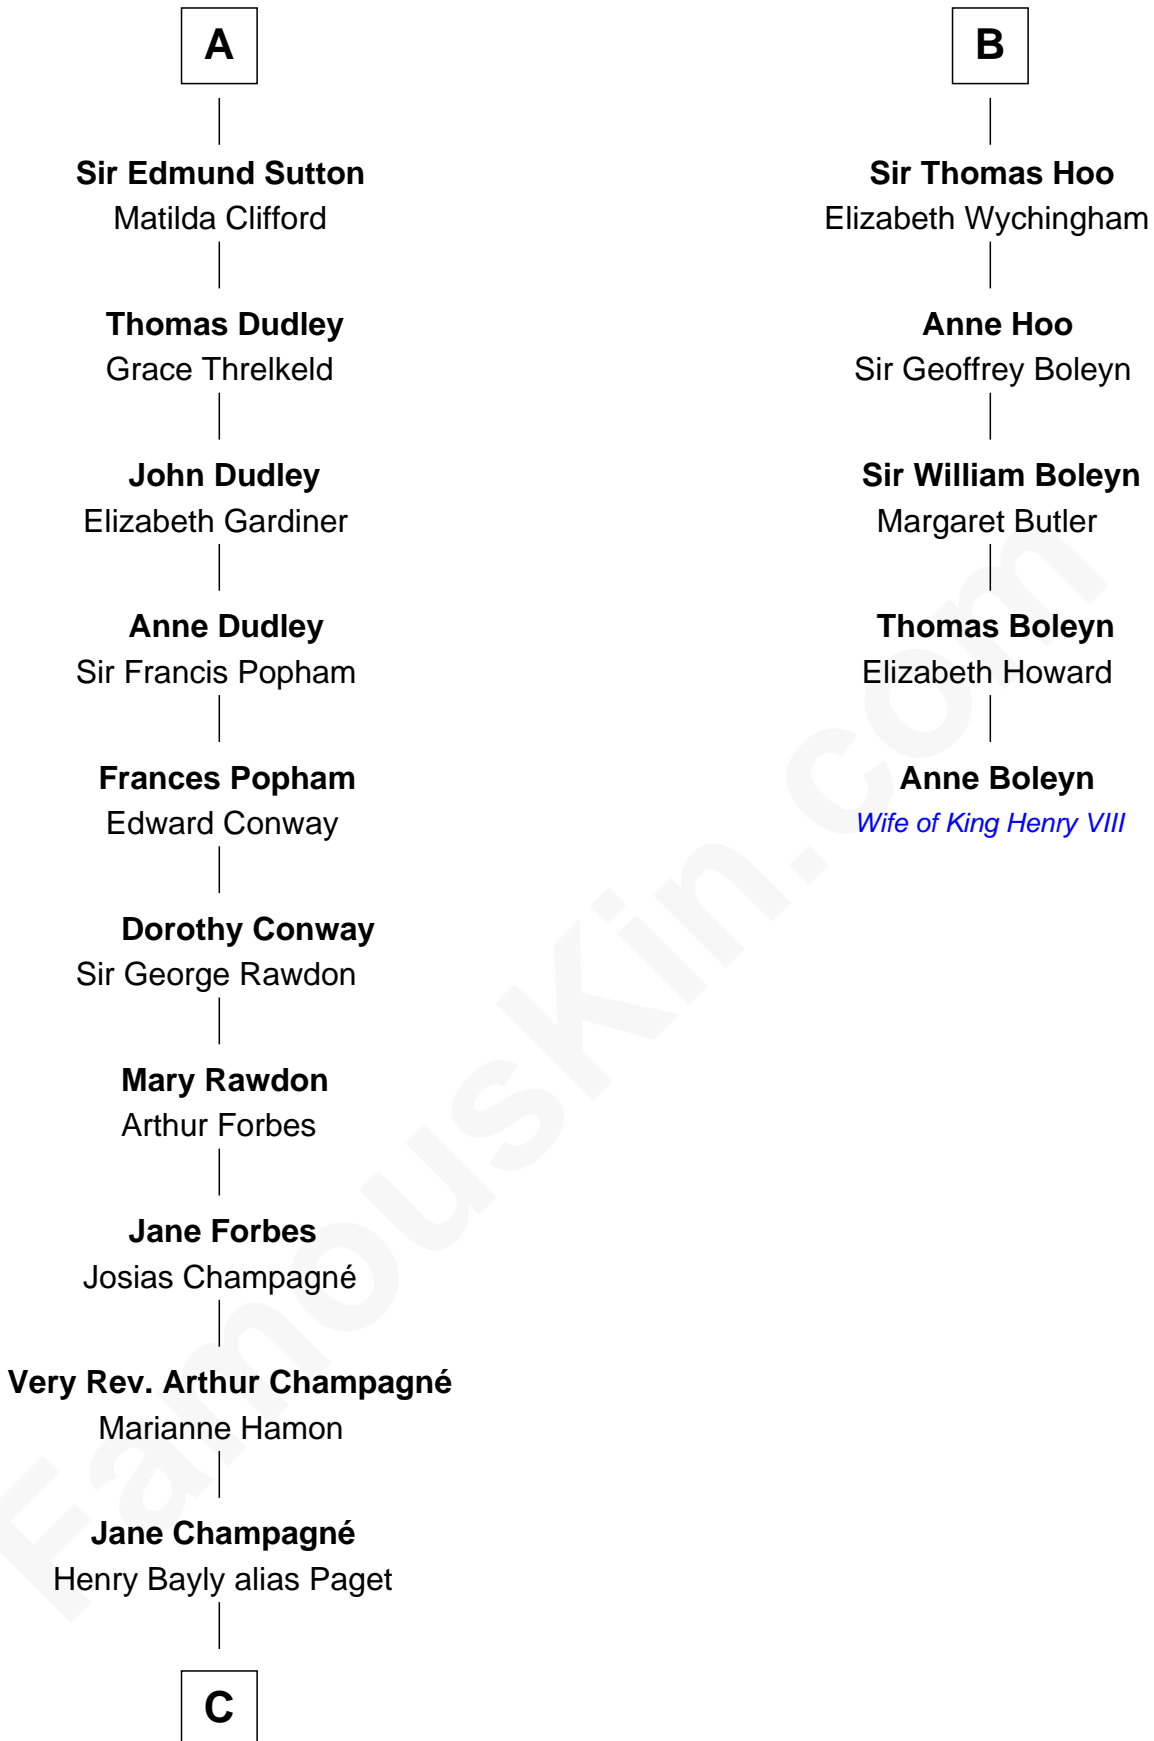

FamousKin.com

Relationship Chart of

Sir Winston Churchill

Prime Minister of the United Kingdom

11th cousin 10 times removed of

Anne Boleyn

2nd Wife of King Henry VIII

Hugh de Kevelioc
Bertrade de Montfort

C

—
Jane Paget
George Stewart

—
Jane Stewart
Sir George Spencer-Churchill

—
Sir John Winston Spencer-Churchill
Frances Anne Emily Vane

—
Randolph Henry Spencer-Churchill
Jeanette Jerome

—
Sir Winston Churchill
Prime Minister of the United Kingdom