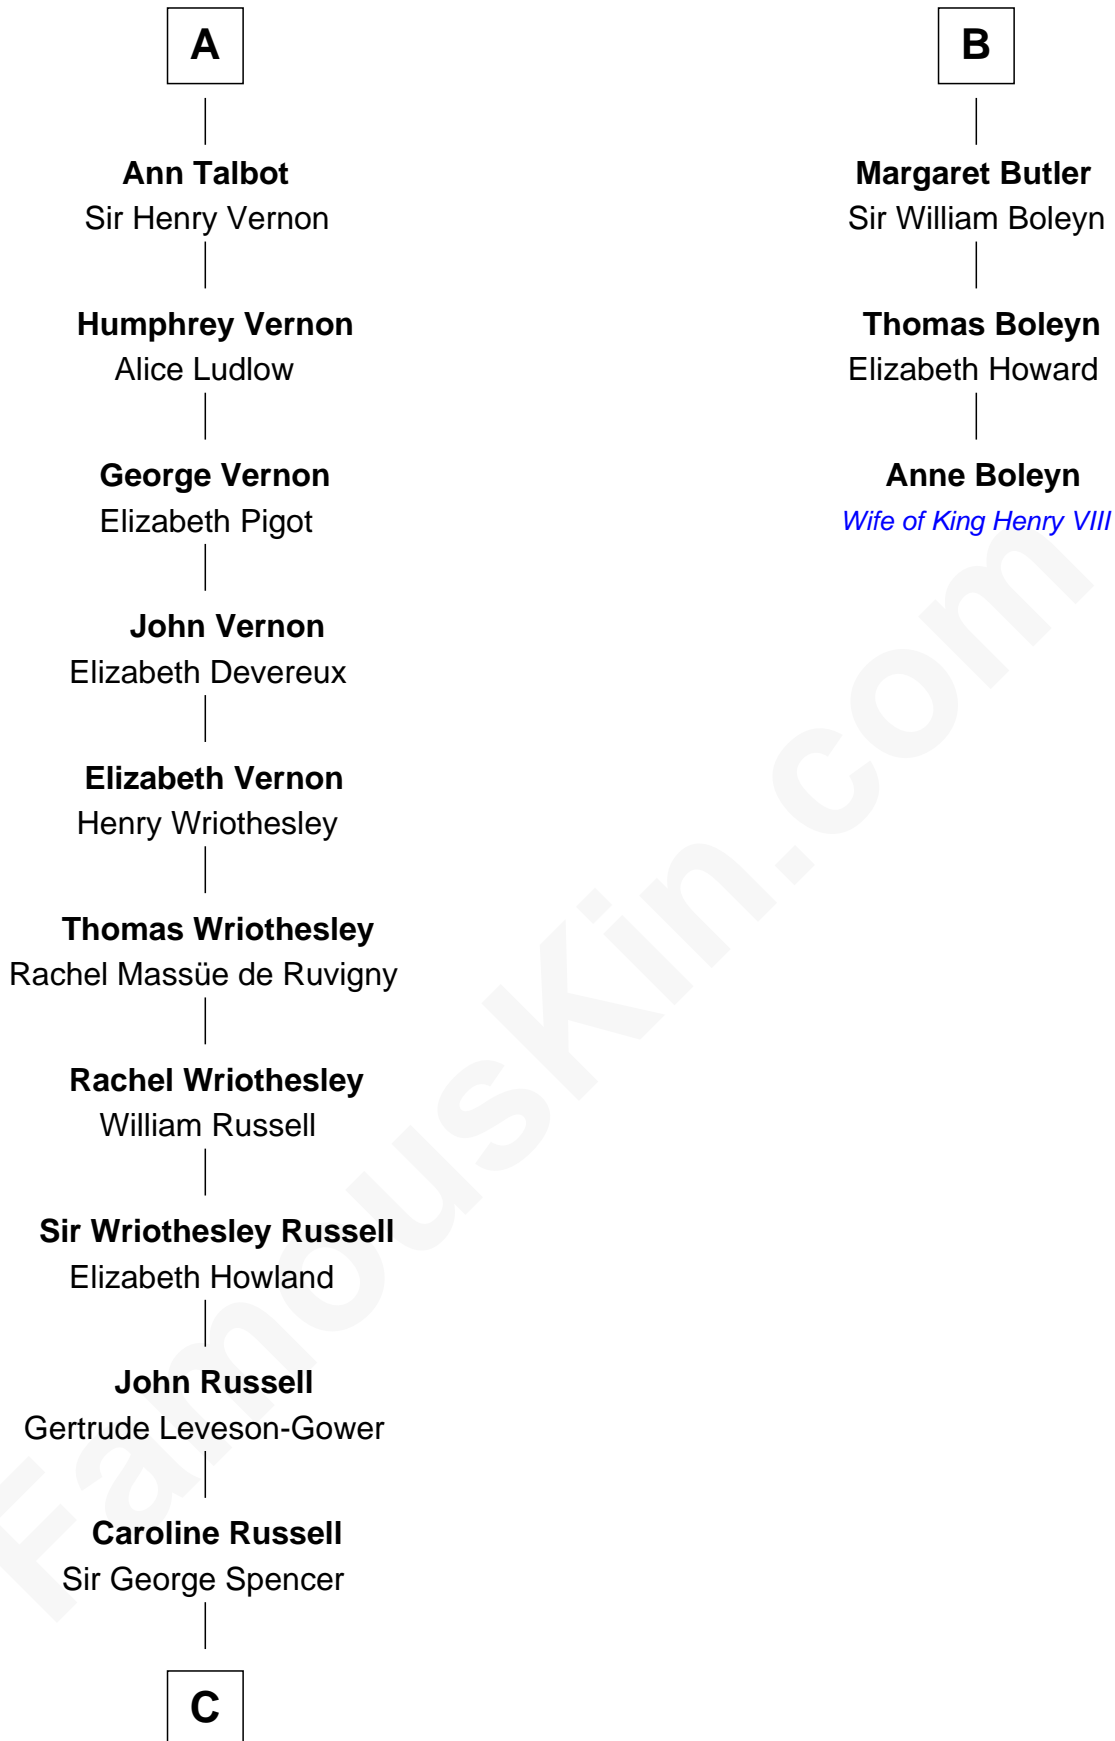

FamousKin.com

Relationship Chart of

Sir Winston Churchill

Prime Minister of the United Kingdom

9th cousin 12 times removed of

Anne Boleyn

2nd Wife of King Henry VIII

Sir William de Ros

Lucy FitzPiers

C

George Spencer

Susan Stewart

Sir George Spencer-Churchill

Jane Stewart

Sir John Winston Spencer-Churchill

Frances Anne Emily Vane