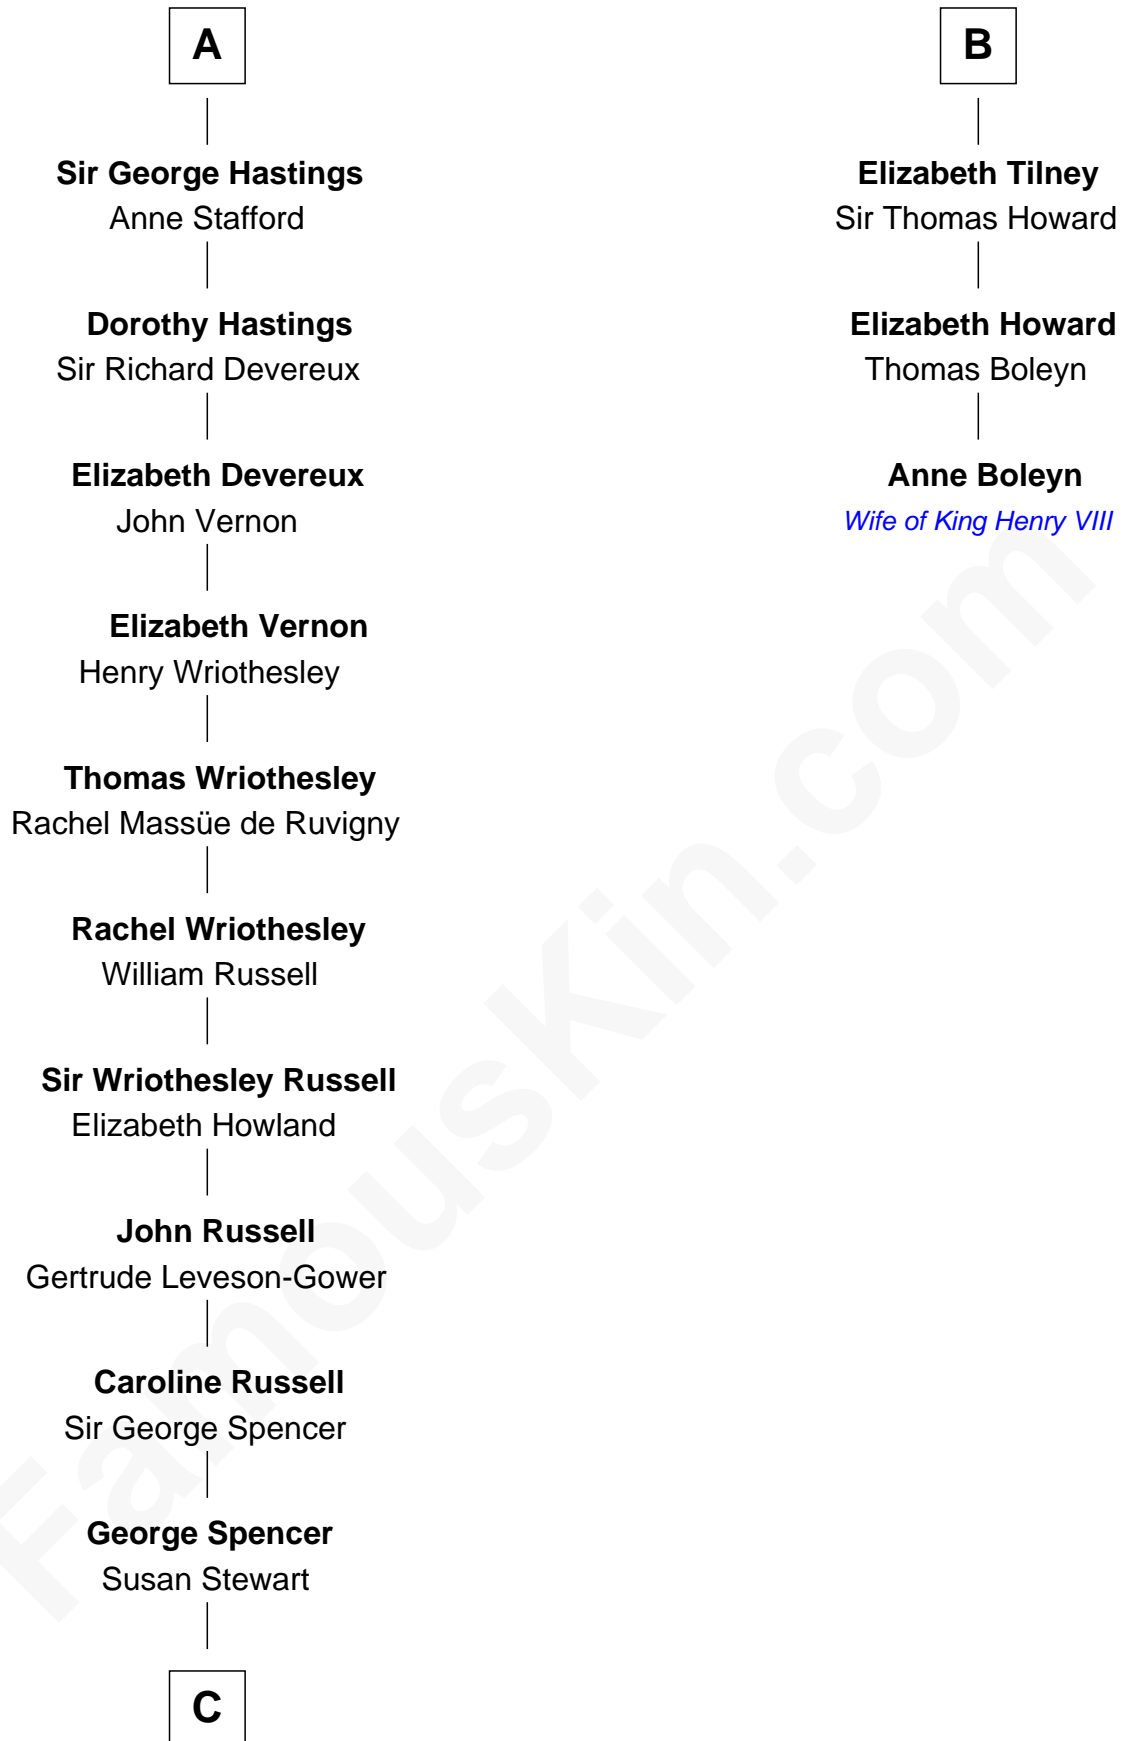

## Relationship Chart of

### Sir Winston Churchill

*Prime Minister of the United Kingdom*

9th cousin 11 times removed of

**Anne Boleyn**

*2nd Wife of King Henry VIII*

**C**

—  
**Sir George Spencer-Churchill**

Jane Stewart

—  
**Sir John Winston Spencer-Churchill**

Frances Anne Emily Vane

—  
**Randolph Henry Spencer-Churchill**

Jeanette Jerome

—  
**Sir Winston Churchill**

*Prime Minister of the United Kingdom*

FamousKin.com