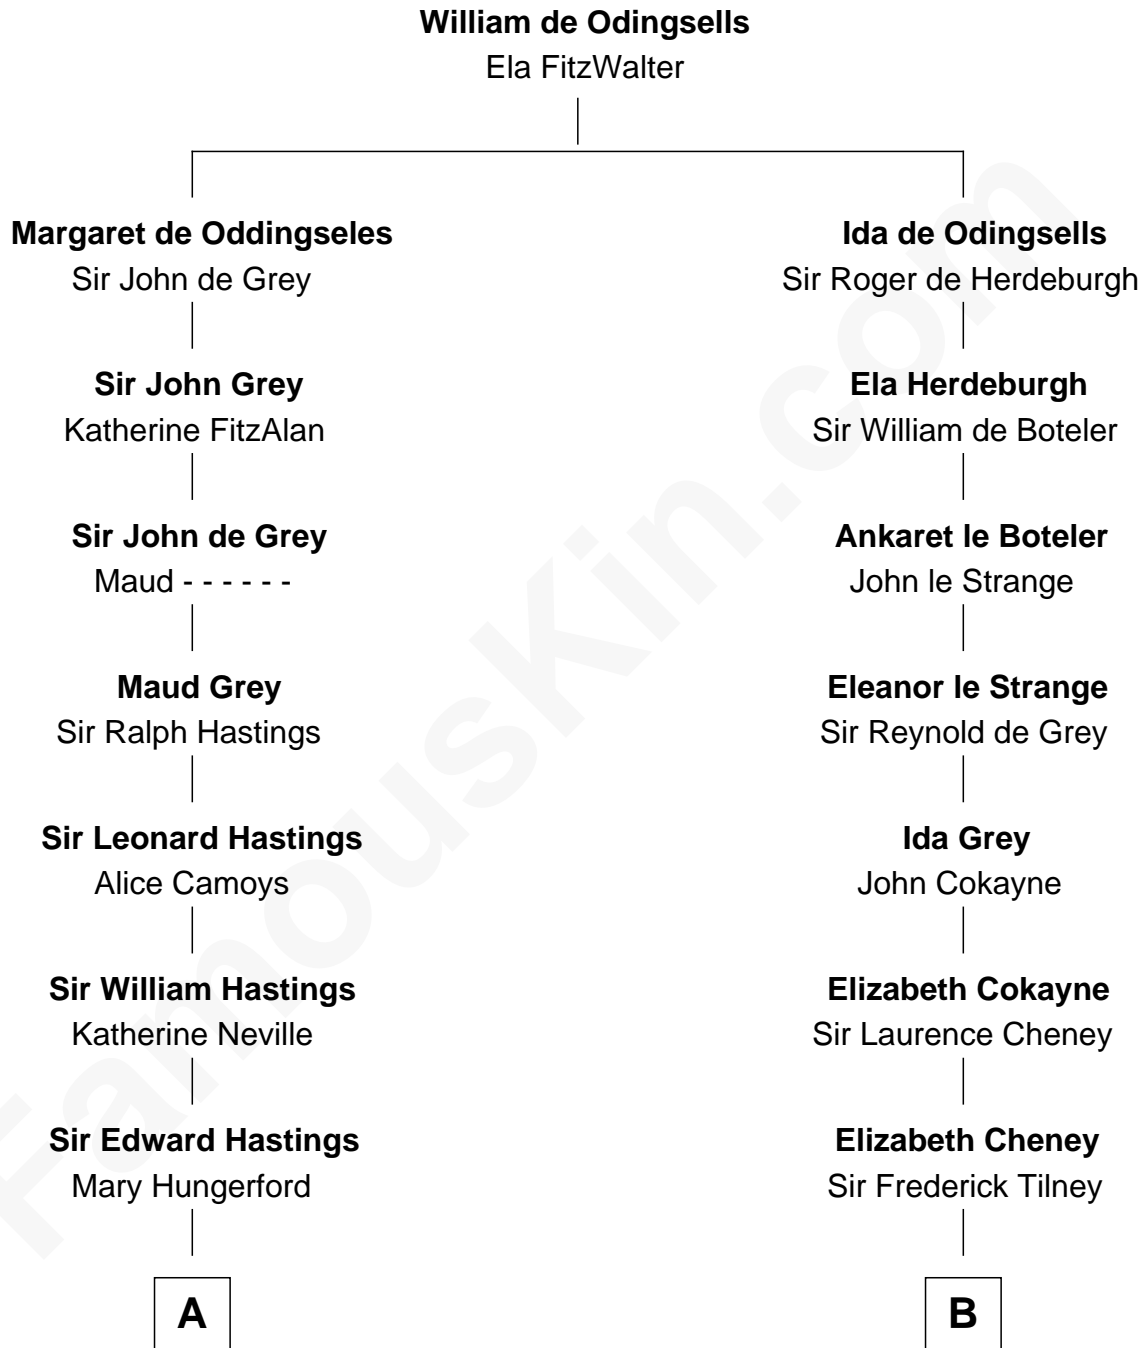

## Relationship Chart of

### Sir Winston Churchill

*Prime Minister of the United Kingdom*

9th cousin 11 times removed of

**Anne Boleyn**

*2nd Wife of King Henry VIII*

**C**

—  
**Sir George Spencer-Churchill**

Jane Stewart