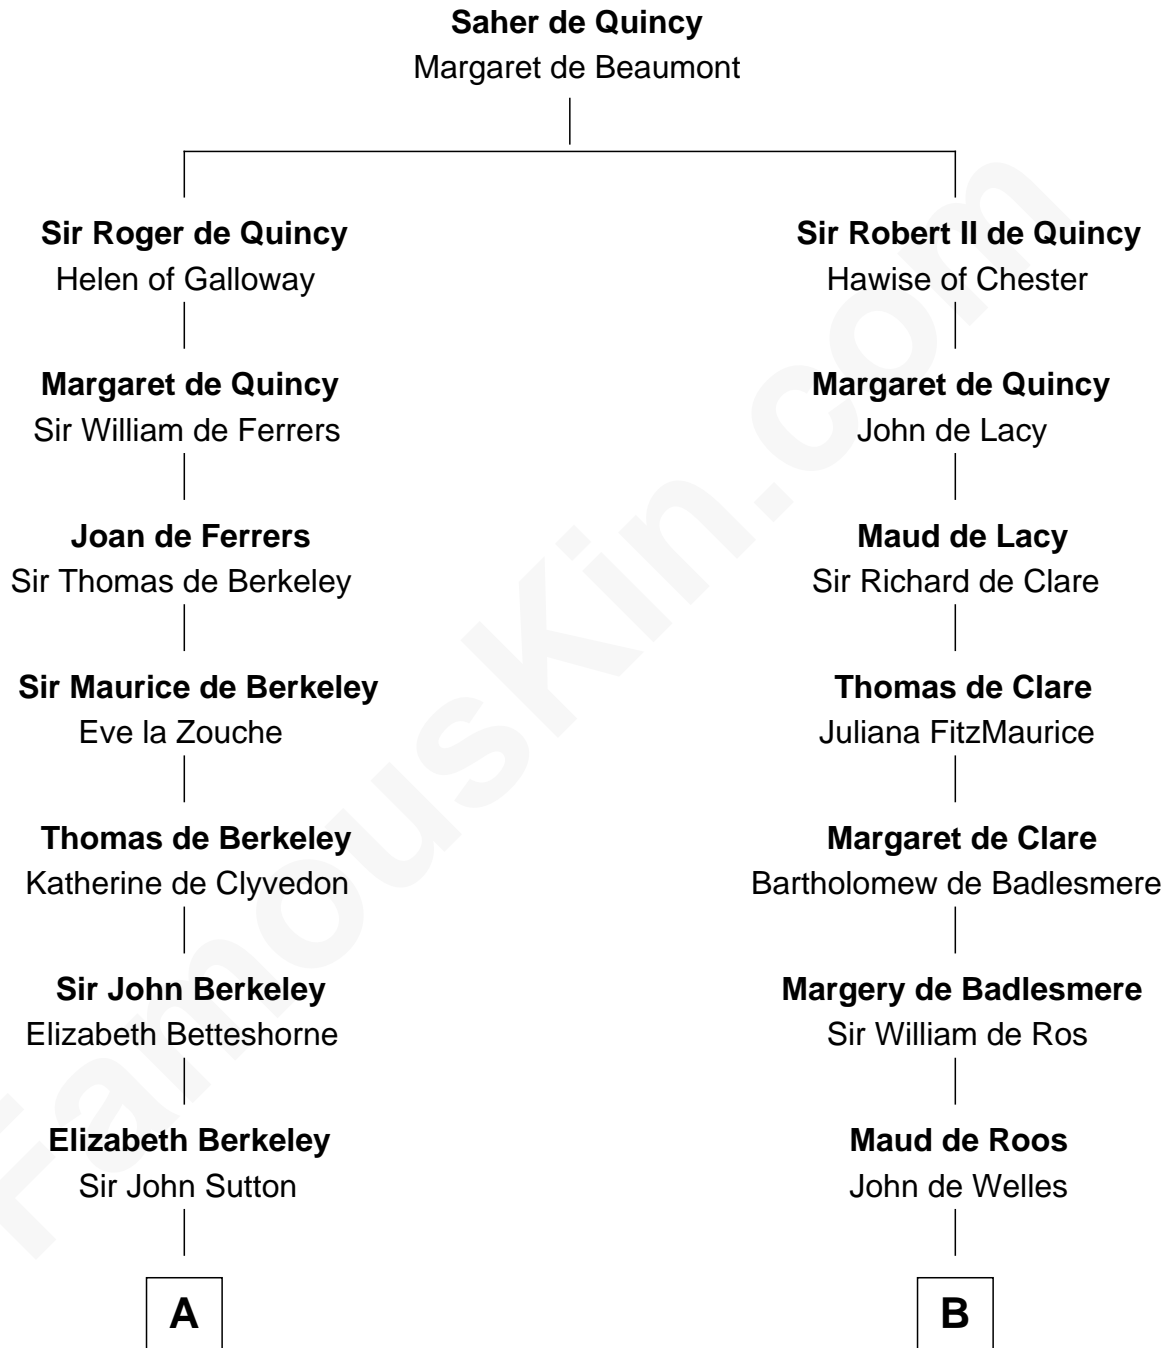

FamousKin.com

Relationship Chart of

Sir Winston Churchill

Prime Minister of the United Kingdom

12th cousin 9 times removed of

Anne Boleyn

2nd Wife of King Henry VIII

C

—
Jane Paget
George Stewart

—
Jane Stewart
Sir George Spencer-Churchill

—
Sir John Winston Spencer-Churchill
Frances Anne Emily Vane

—
Randolph Henry Spencer-Churchill
Jeanette Jerome

—
Sir Winston Churchill
Prime Minister of the United Kingdom