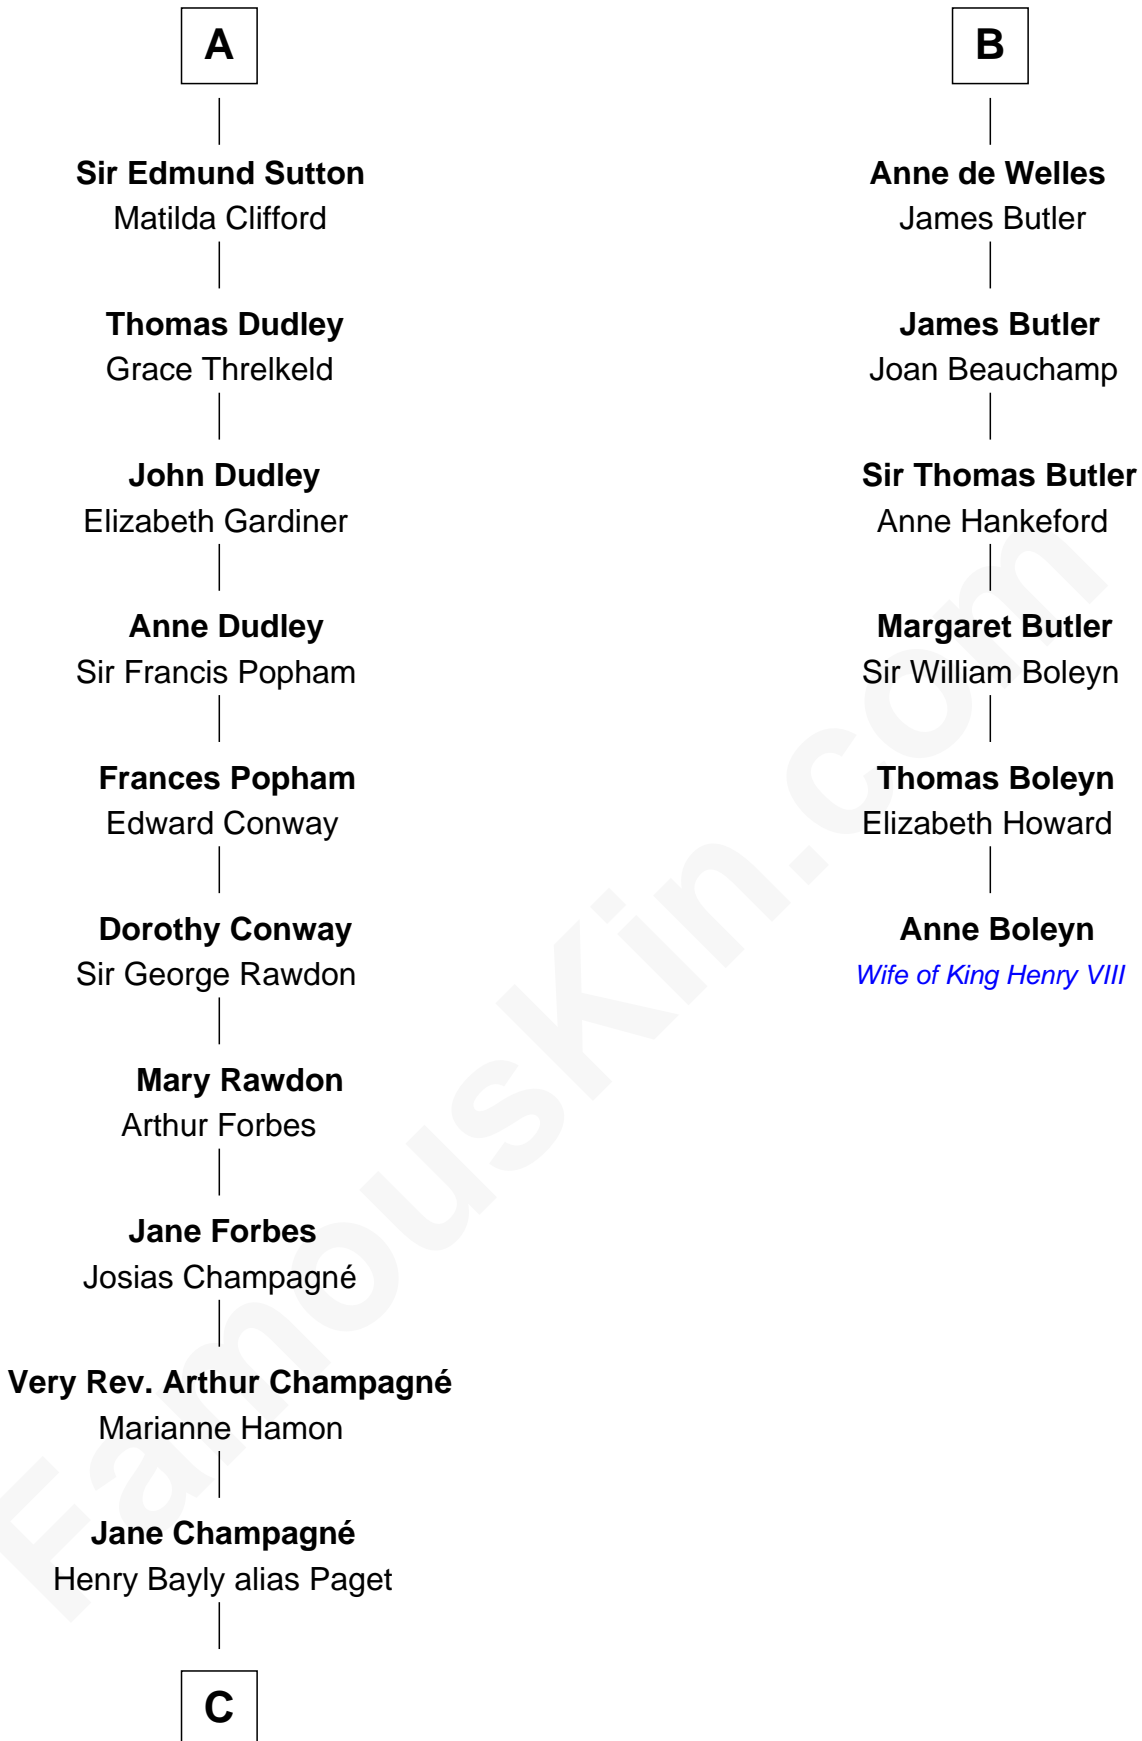

FamousKin.com

Relationship Chart of

Sir Winston Churchill

Prime Minister of the United Kingdom

12th cousin 9 times removed of

Anne Boleyn

2nd Wife of King Henry VIII

C

—
Jane Paget
George Stewart

—
Jane Stewart
Sir George Spencer-Churchill

—
Sir John Winston Spencer-Churchill
Frances Anne Emily Vane

—
Randolph Henry Spencer-Churchill
Jeanette Jerome

—
Sir Winston Churchill
Prime Minister of the United Kingdom