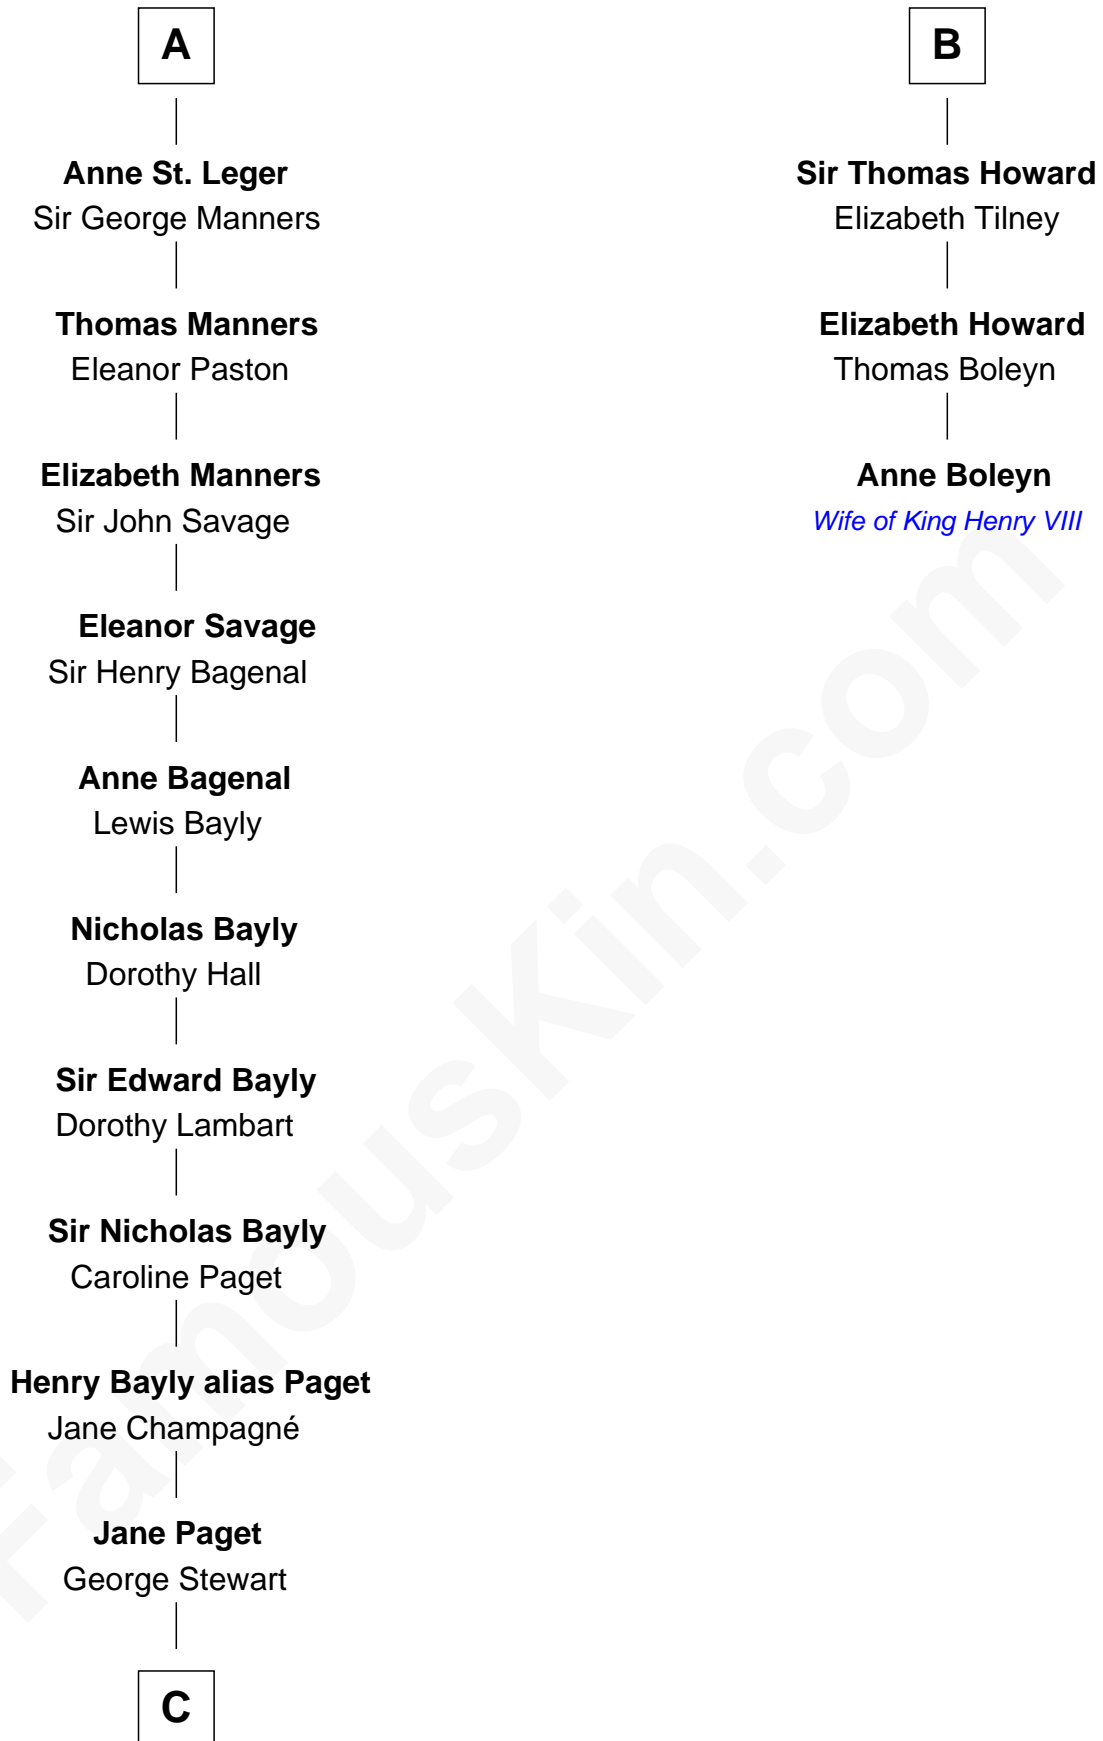

FamousKin.com

Relationship Chart of

Sir Winston Churchill

Prime Minister of the United Kingdom

9th cousin 11 times removed of

Anne Boleyn

2nd Wife of King Henry VIII

C

—
Jane Stewart

Sir George Spencer-Churchill

—
Sir John Winston Spencer-Churchill

Frances Anne Emily Vane

—
Randolph Henry Spencer-Churchill

Jeanette Jerome

—
Sir Winston Churchill

Prime Minister of the United Kingdom