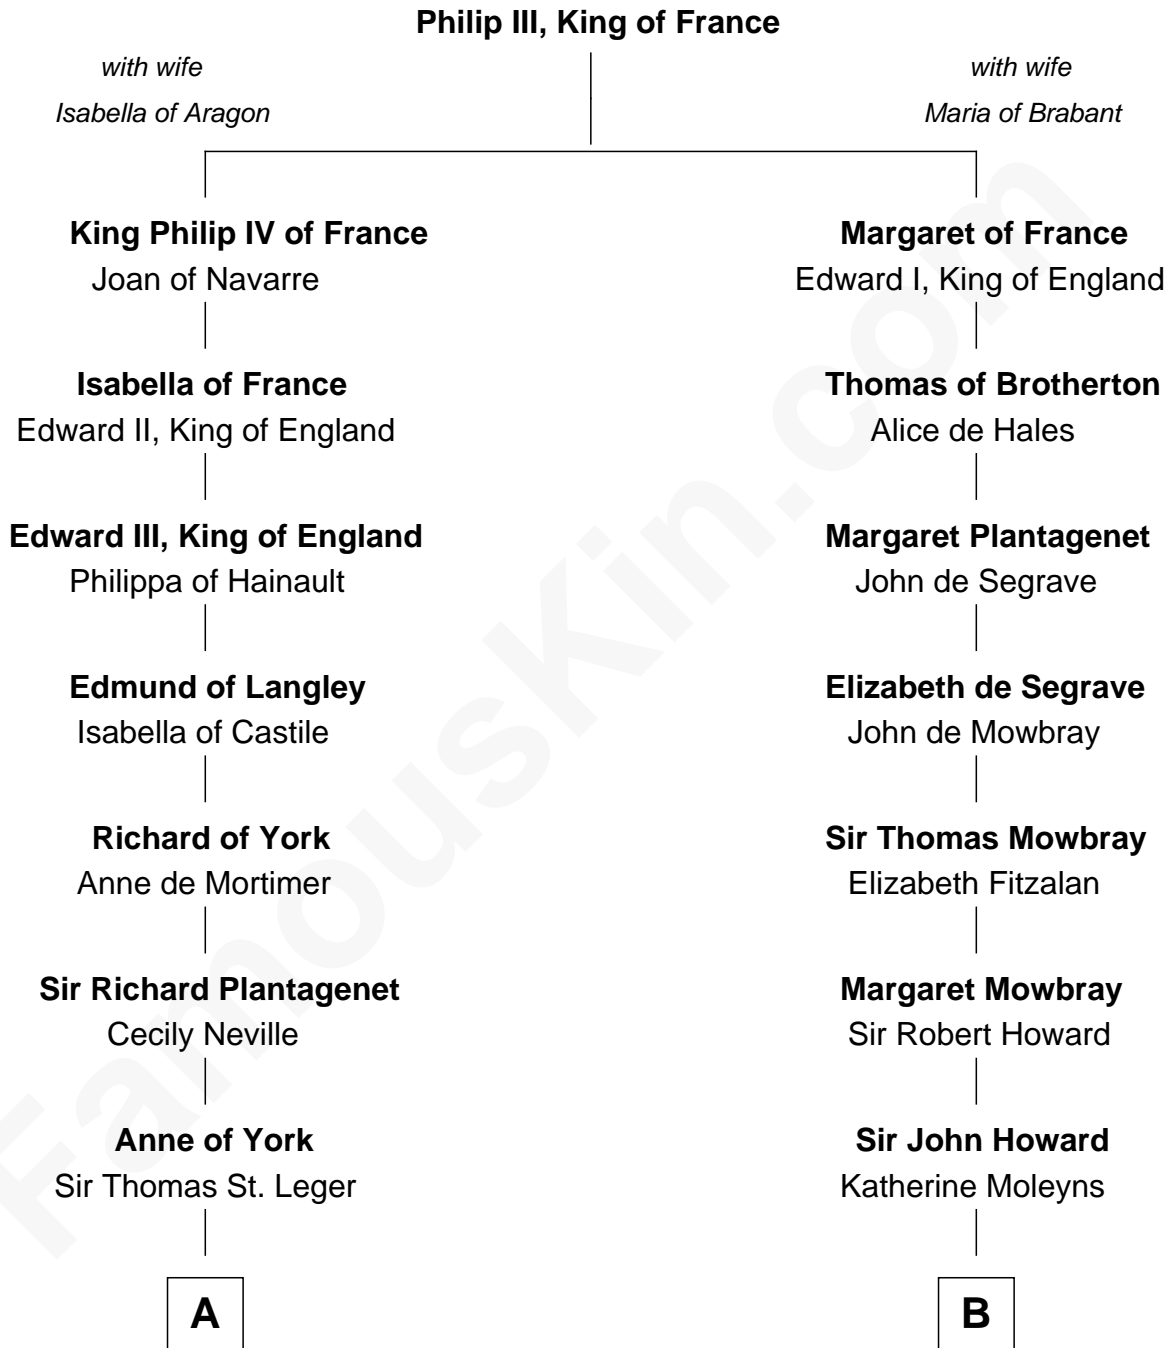

FamousKin.com

Relationship Chart of

Sir Winston Churchill

Prime Minister of the United Kingdom

9th cousin 11 times removed of

Anne Boleyn

2nd Wife of King Henry VIII

C

—
Jane Stewart

Sir George Spencer-Churchill

—
Sir John Winston Spencer-Churchill

Frances Anne Emily Vane

—
Randolph Henry Spencer-Churchill

Jeanette Jerome

—
Sir Winston Churchill

Prime Minister of the United Kingdom