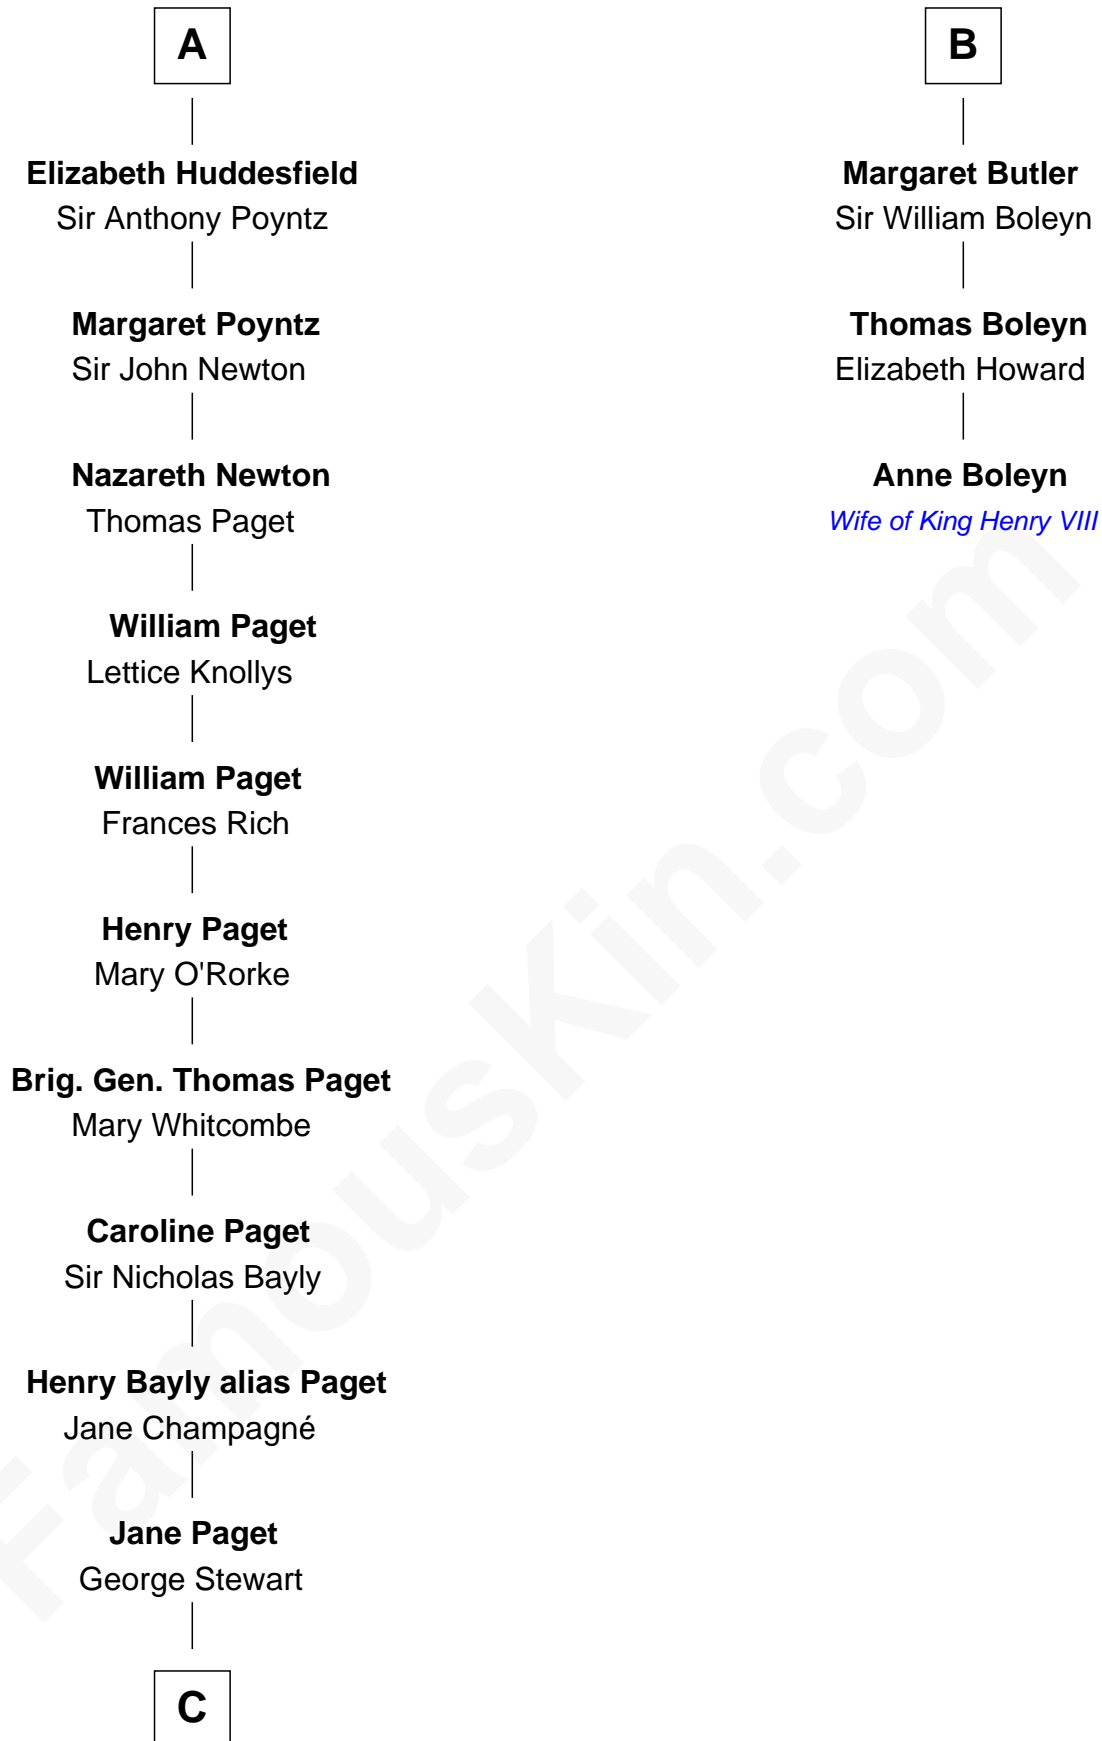

## Relationship Chart of

### Sir Winston Churchill

*Prime Minister of the United Kingdom*

9th cousin 11 times removed of

**Anne Boleyn**

*2nd Wife of King Henry VIII*

**Sir Humphrey de Bohun**

Eleanor de Braiose

**C**

—  
**Jane Stewart**

Sir George Spencer-Churchill

—  
**Sir John Winston Spencer-Churchill**

Frances Anne Emily Vane

—  
**Randolph Henry Spencer-Churchill**

Jeanette Jerome

—  
**Sir Winston Churchill**

*Prime Minister of the United Kingdom*