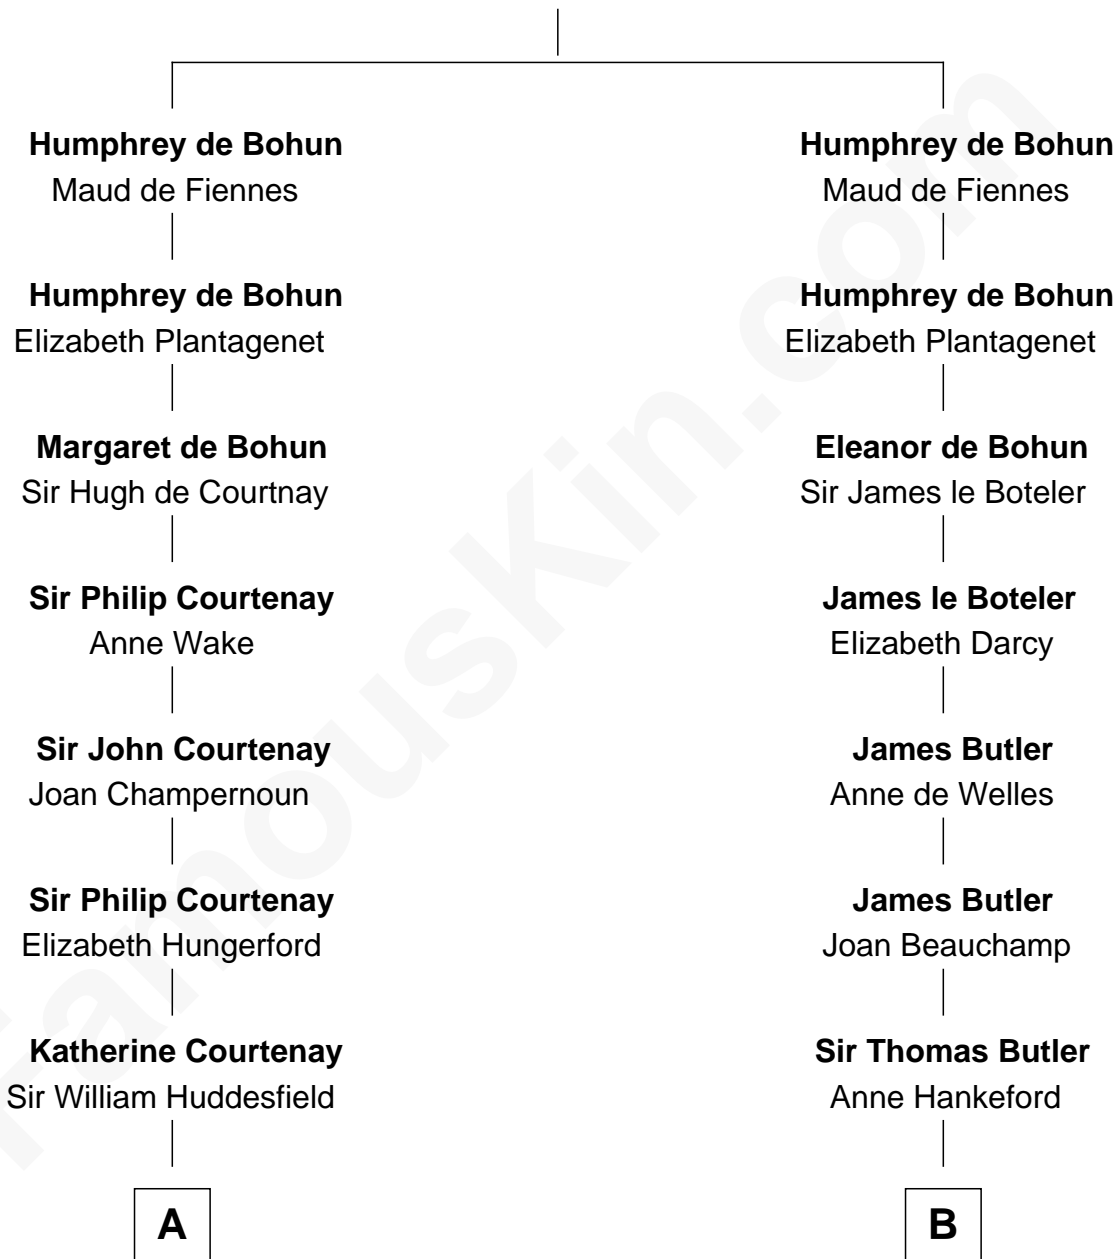

## Relationship Chart of

### Sir Winston Churchill

*Prime Minister of the United Kingdom*

9th cousin 11 times removed of

**Anne Boleyn**

*2nd Wife of King Henry VIII*

**Sir Humphrey de Bohun**

Eleanor de Braiose

**C**

—  
**Jane Stewart**

Sir George Spencer-Churchill

—  
**Sir John Winston Spencer-Churchill**

Frances Anne Emily Vane

—  
**Randolph Henry Spencer-Churchill**

Jeanette Jerome

—  
**Sir Winston Churchill**

*Prime Minister of the United Kingdom*