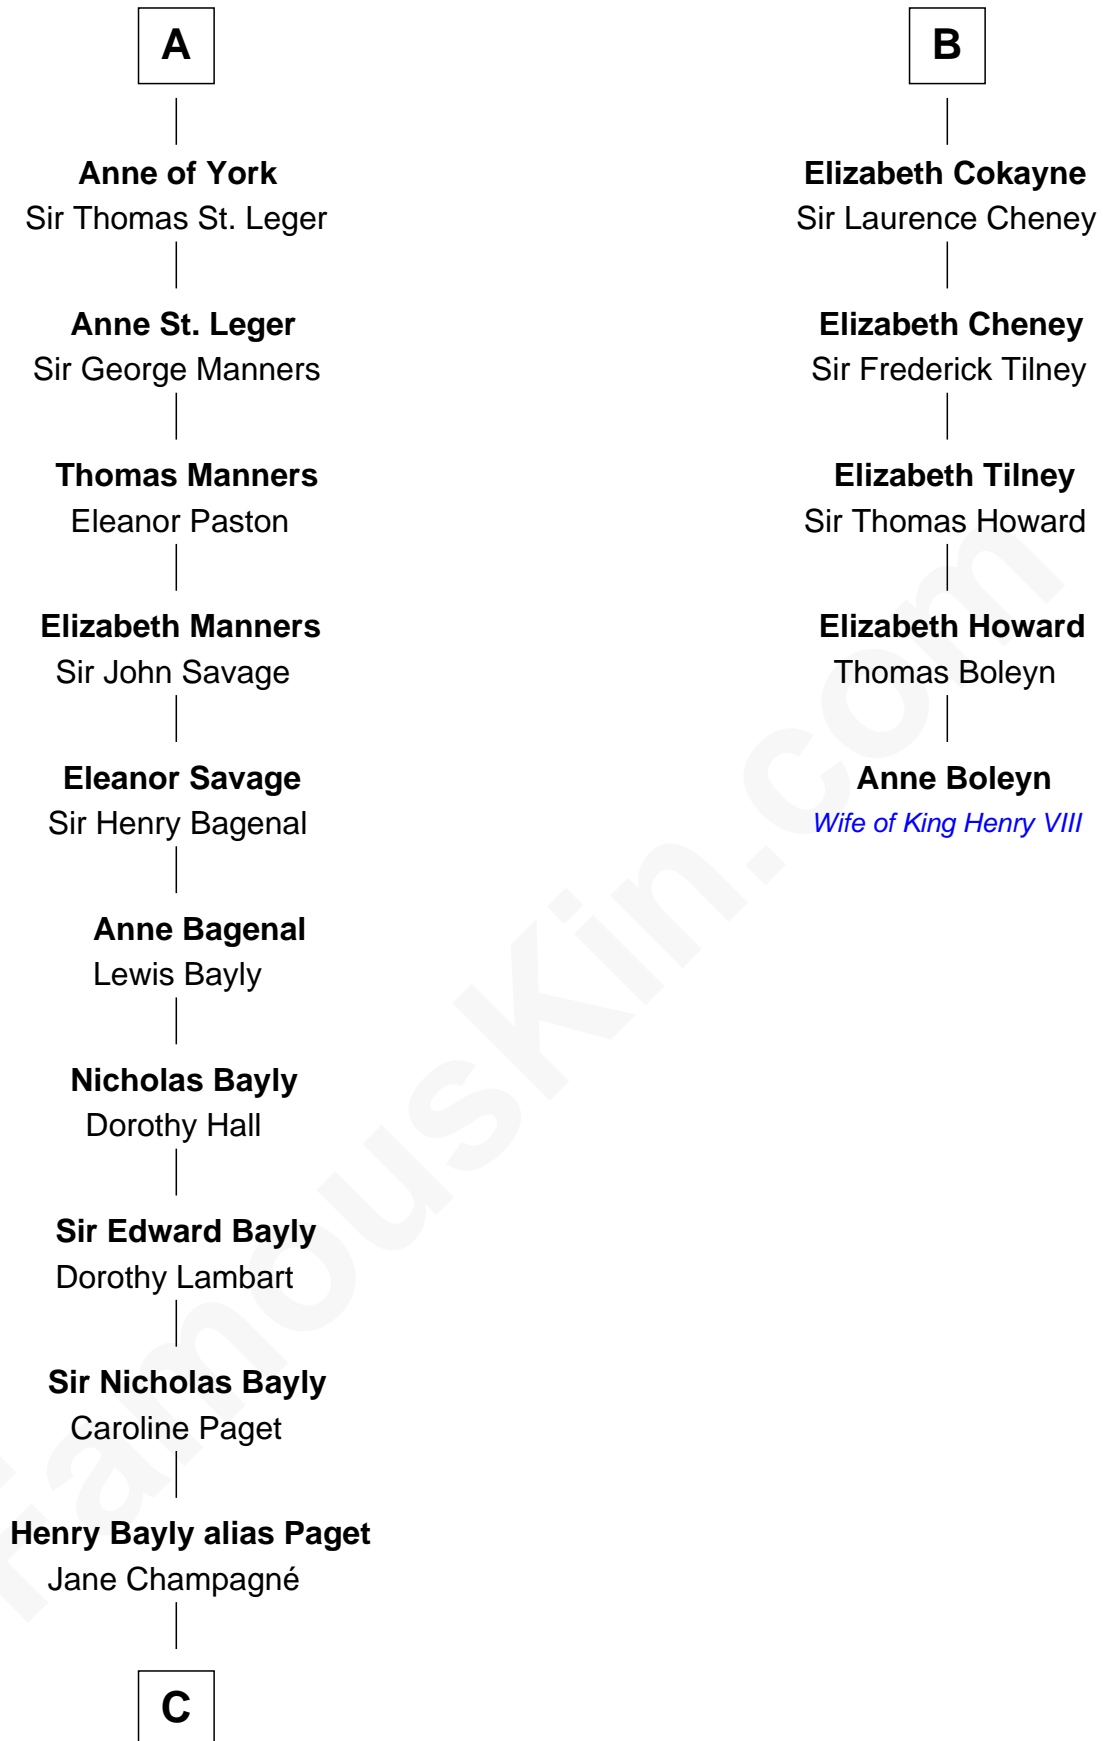

FamousKin.com

Relationship Chart of

Sir Winston Churchill

Prime Minister of the United Kingdom

11th cousin 10 times removed of

Anne Boleyn

2nd Wife of King Henry VIII

Sir William Longespee

Ela of Salisbury

C

Jane Paget
George Stewart

Jane Stewart
Sir George Spencer-Churchill

Sir John Winston Spencer-Churchill
Frances Anne Emily Vane

Randolph Henry Spencer-Churchill
Jeanette Jerome

Sir Winston Churchill
Prime Minister of the United Kingdom