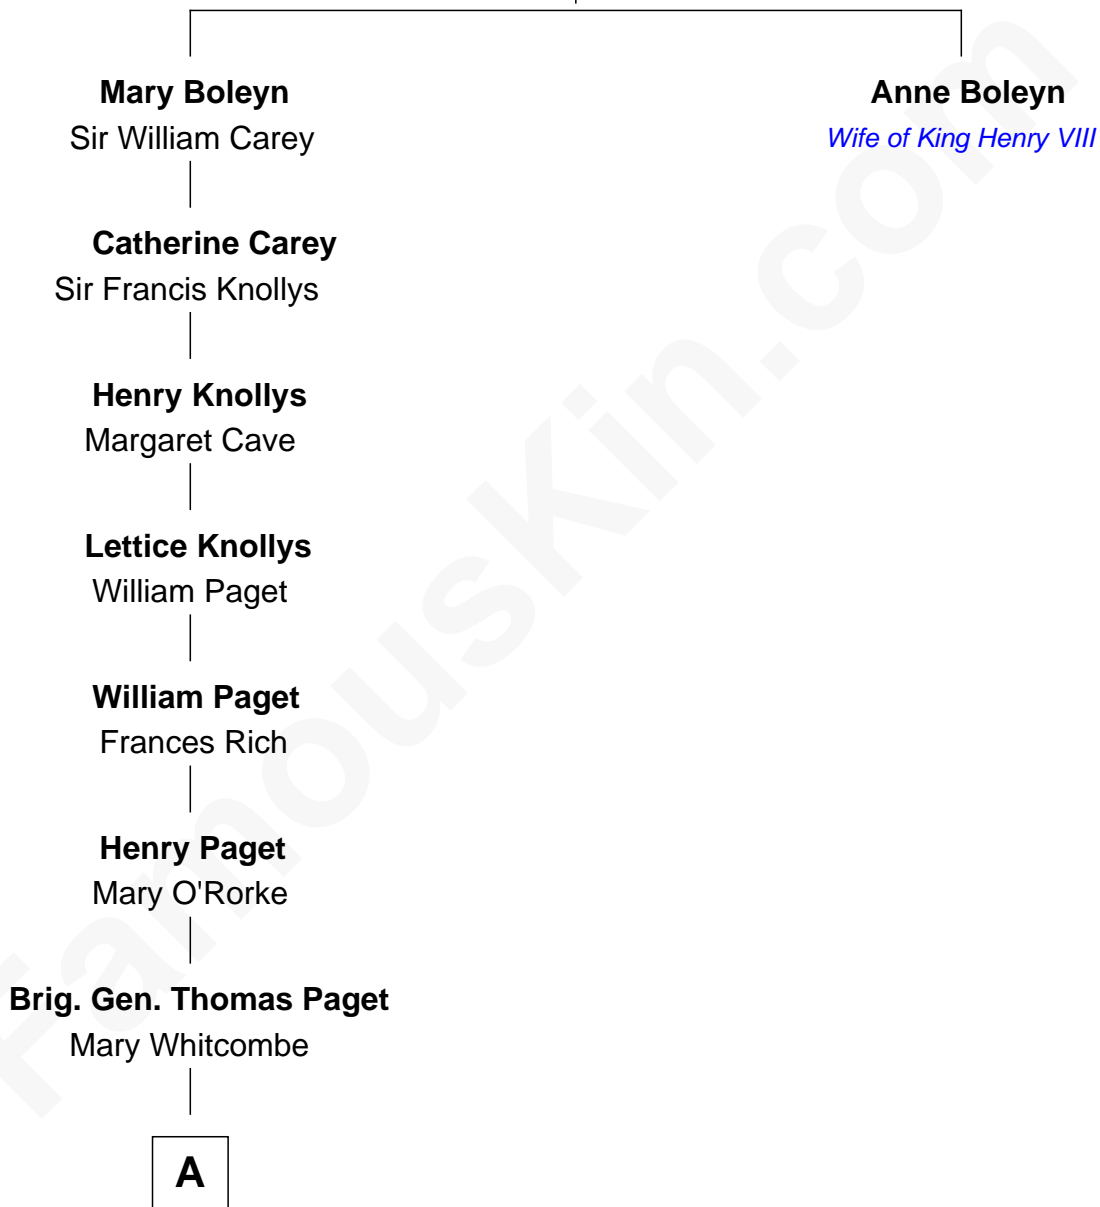

## Relationship Chart of

### Sir Winston Churchill

*Prime Minister of the United Kingdom*

11th great-grandnephew of

**Anne Boleyn**

*2nd Wife of King Henry VIII*

**Thomas Boleyn**  
Elizabeth Howard

**A**

—  
**Caroline Paget**  
Sir Nicholas Bayly

—  
**Henry Bayly alias Paget**  
Jane Champagné

—  
**Jane Paget**  
George Stewart

—  
**Jane Stewart**  
Sir George Spencer-Churchill

—  
**Sir John Winston Spencer-Churchill**  
Frances Anne Emily Vane

—  
**Randolph Henry Spencer-Churchill**  
Jeanette Jerome

—  
**Sir Winston Churchill**  
*Prime Minister of the United Kingdom*