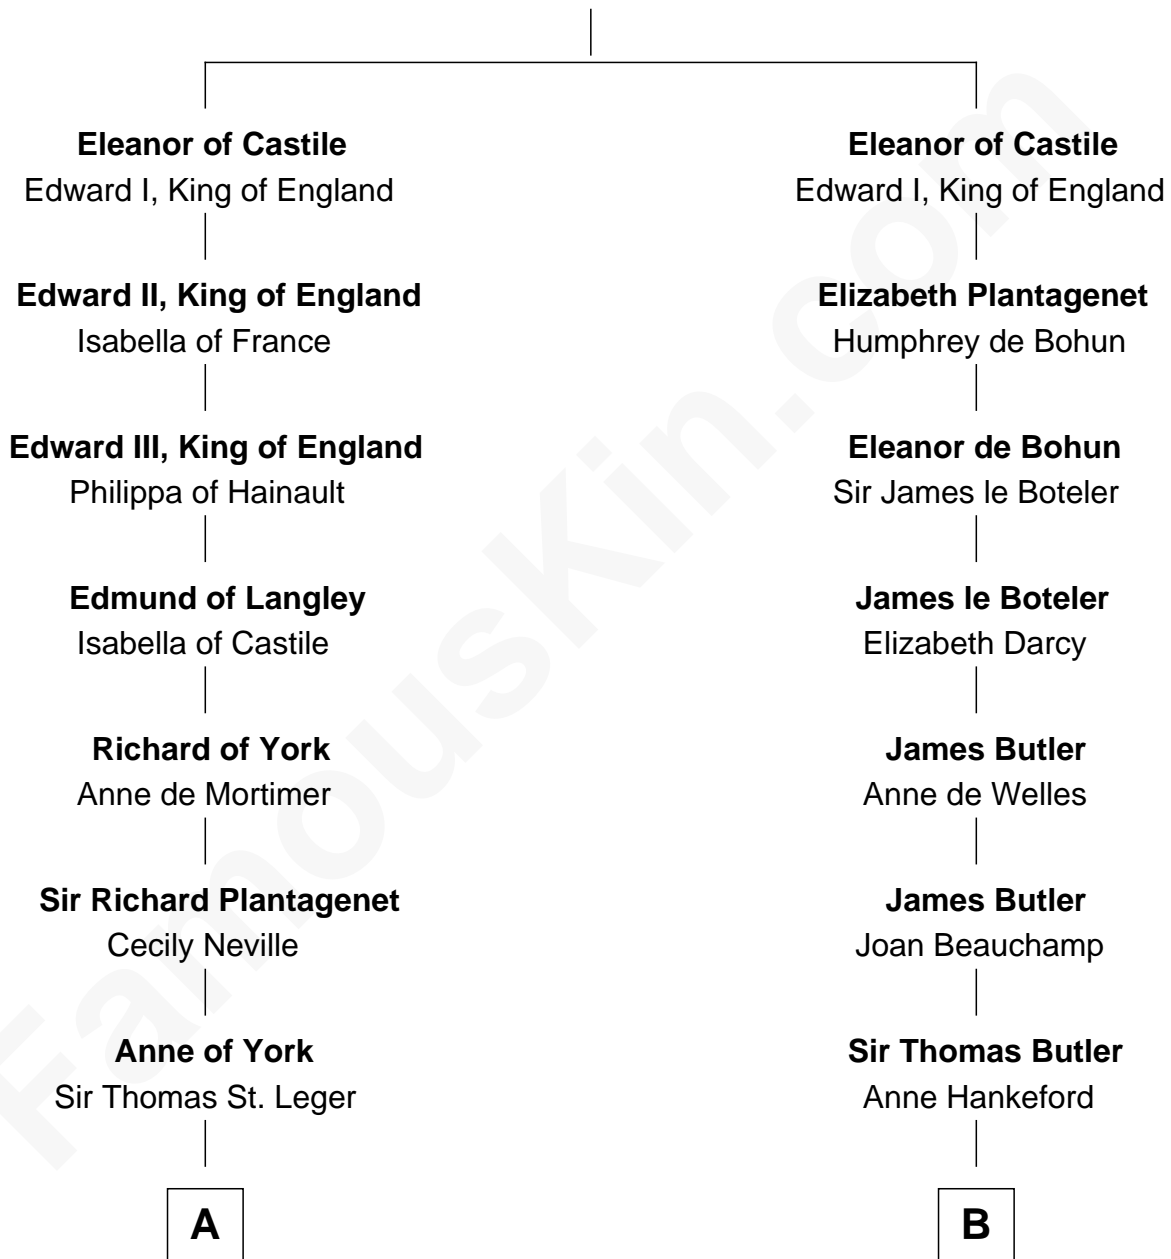

FamousKin.com

Relationship Chart of

Sir Winston Churchill

Prime Minister of the United Kingdom

9th cousin 11 times removed of

Anne Boleyn

2nd Wife of King Henry VIII

Ferdinand III, King of Castile

Joanna of Ponthieu

C

—
Jane Stewart

Sir George Spencer-Churchill

—
Sir John Winston Spencer-Churchill

Frances Anne Emily Vane

—
Randolph Henry Spencer-Churchill

Jeanette Jerome