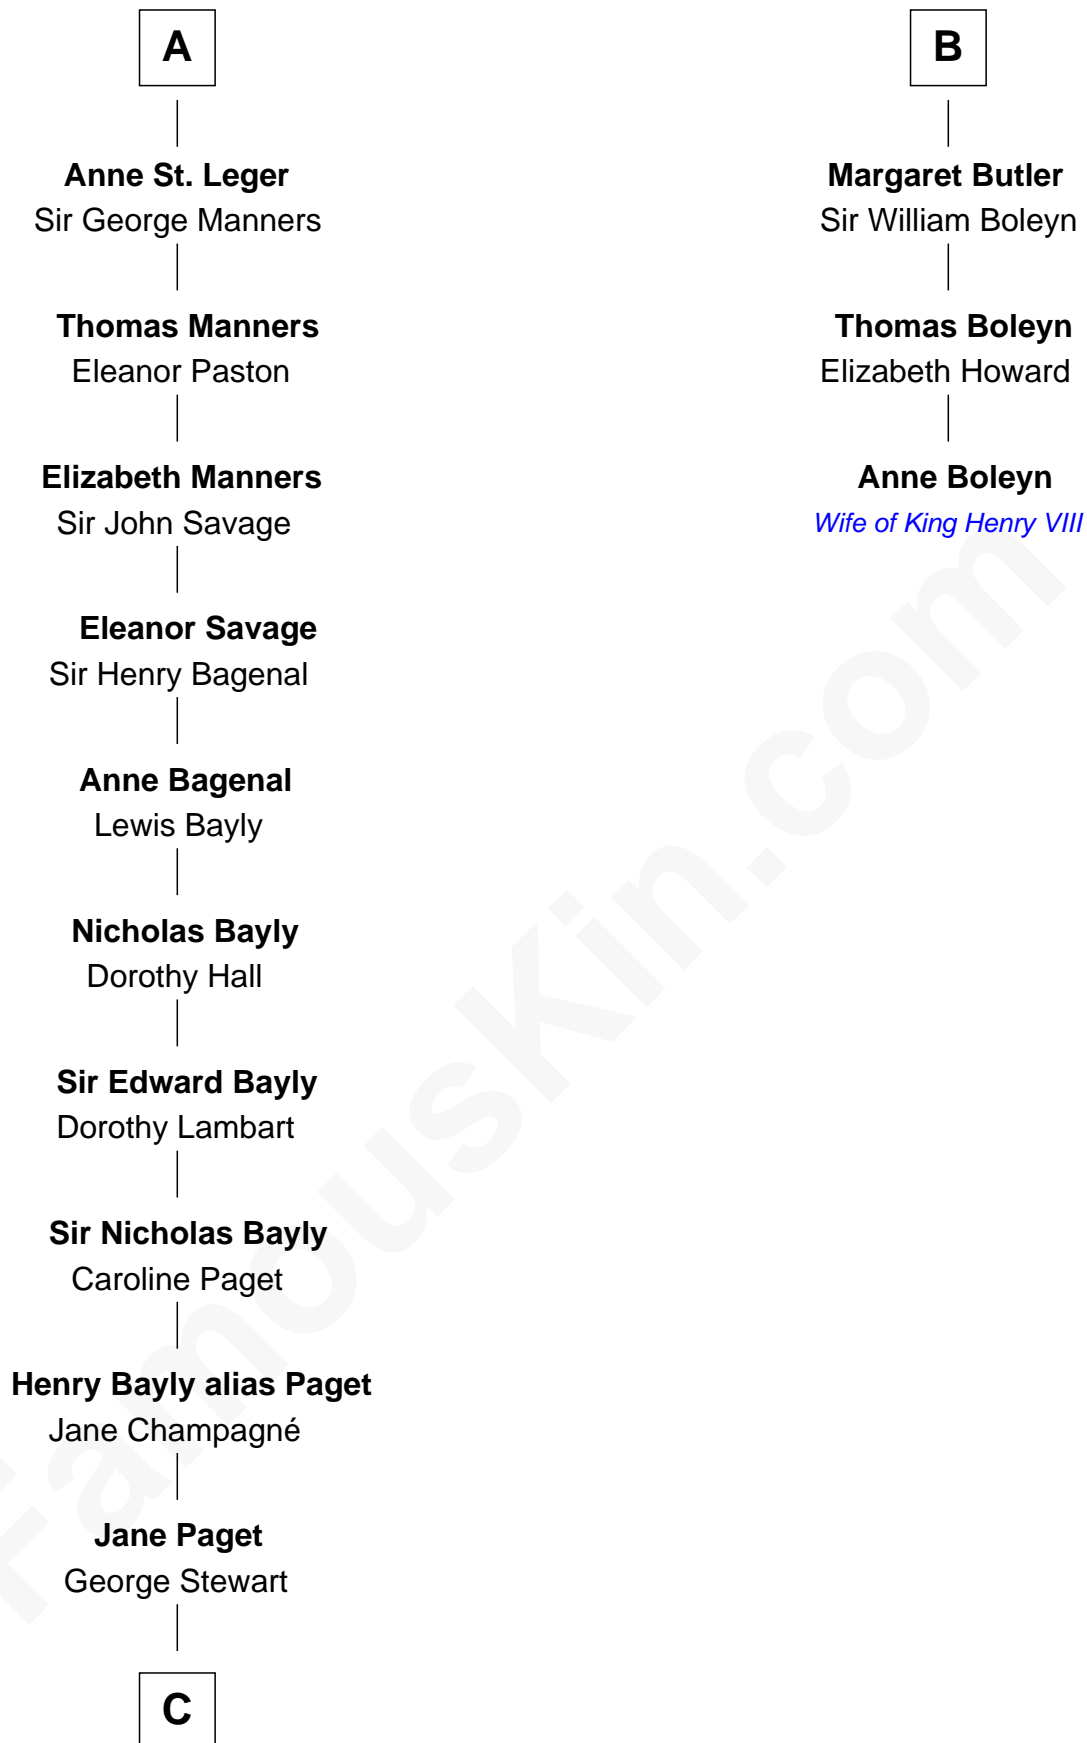

FamousKin.com

Relationship Chart of

Sir Winston Churchill

Prime Minister of the United Kingdom

9th cousin 11 times removed of

Anne Boleyn

2nd Wife of King Henry VIII

Ferdinand III, King of Castile

Joanna of Ponthieu

C

—
Jane Stewart

Sir George Spencer-Churchill

—
Sir John Winston Spencer-Churchill

Frances Anne Emily Vane

—
Randolph Henry Spencer-Churchill

Jeanette Jerome