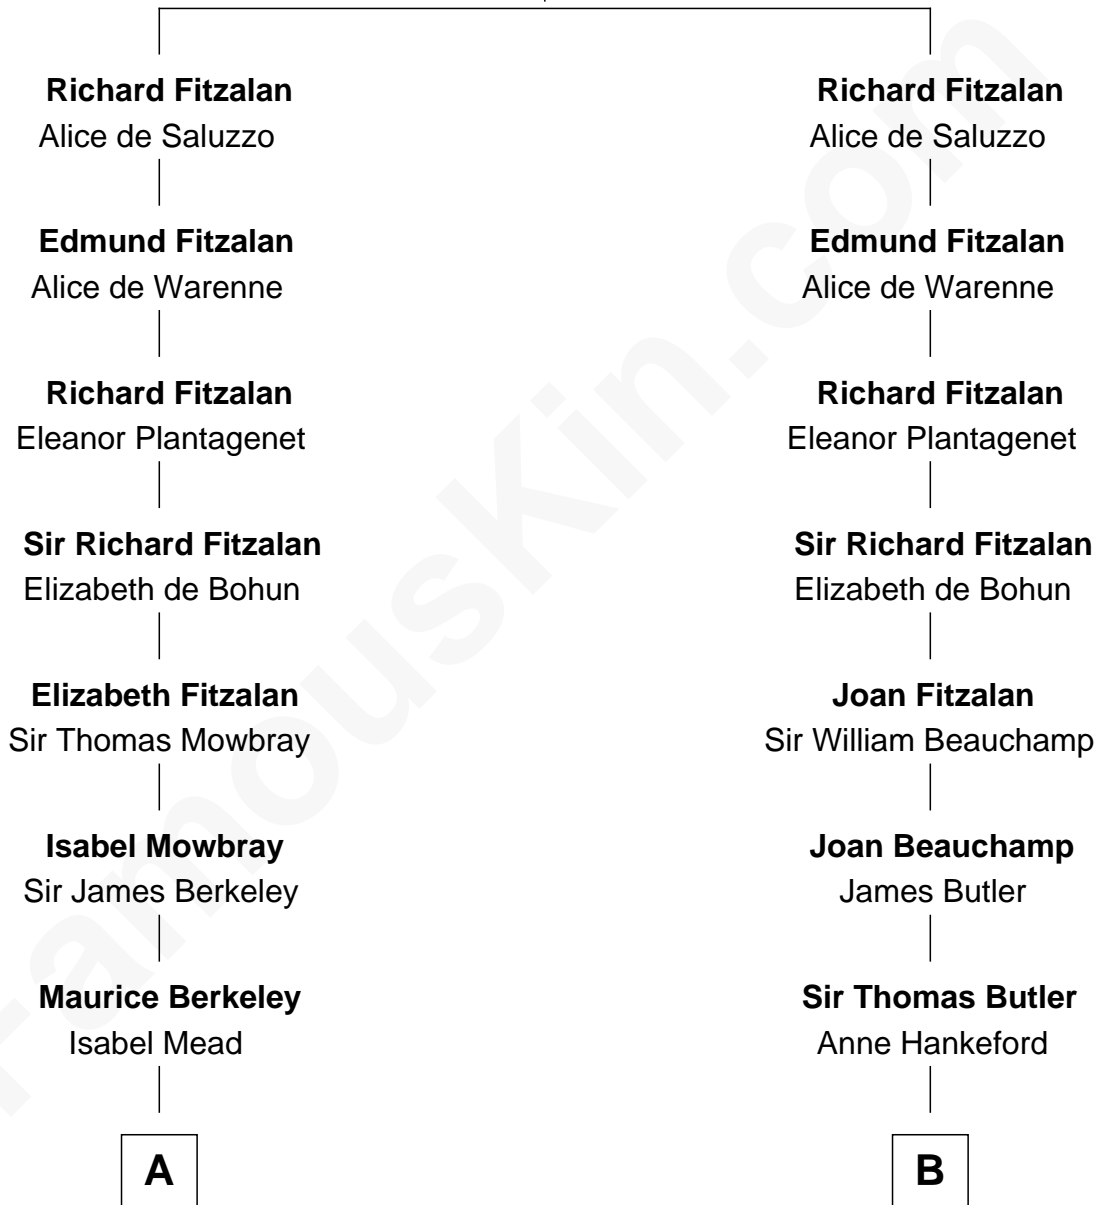

FamousKin.com

Relationship Chart of

Sir Winston Churchill

Prime Minister of the United Kingdom

9th cousin 11 times removed of

Anne Boleyn

2nd Wife of King Henry VIII

John Fitzalan
Isabel de Mortimer

C

—
Frances Anne Emily Vane-Tempest

Sir Charles William Stewart

—
Frances Anne Emily Vane

Sir John Winston Spencer-Churchill

—
Randolph Henry Spencer-Churchill

Jeanette Jerome

—
Sir Winston Churchill