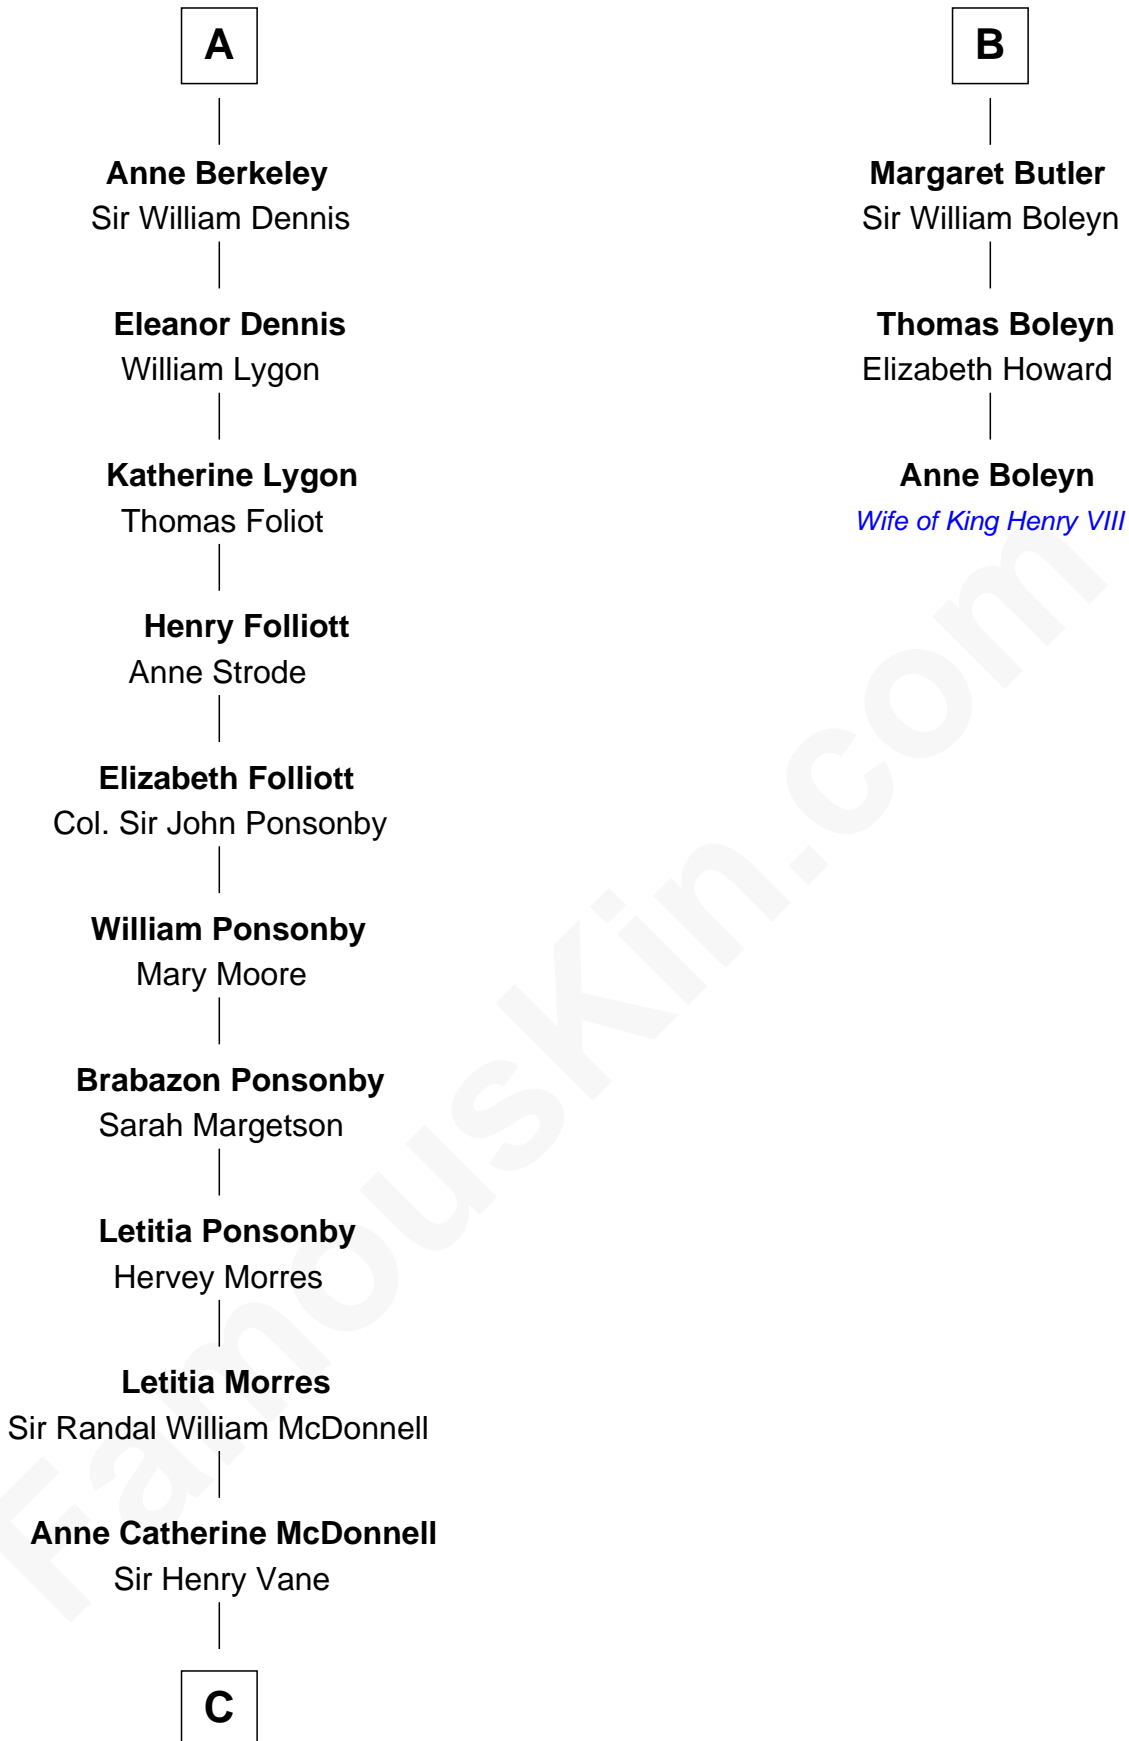

FamousKin.com

Relationship Chart of

Sir Winston Churchill

Prime Minister of the United Kingdom

9th cousin 11 times removed of

Anne Boleyn

2nd Wife of King Henry VIII

John Fitzalan
Isabel de Mortimer

C

—
Frances Anne Emily Vane-Tempest

Sir Charles William Stewart

—
Frances Anne Emily Vane

Sir John Winston Spencer-Churchill

—
Randolph Henry Spencer-Churchill

Jeanette Jerome

—
Sir Winston Churchill