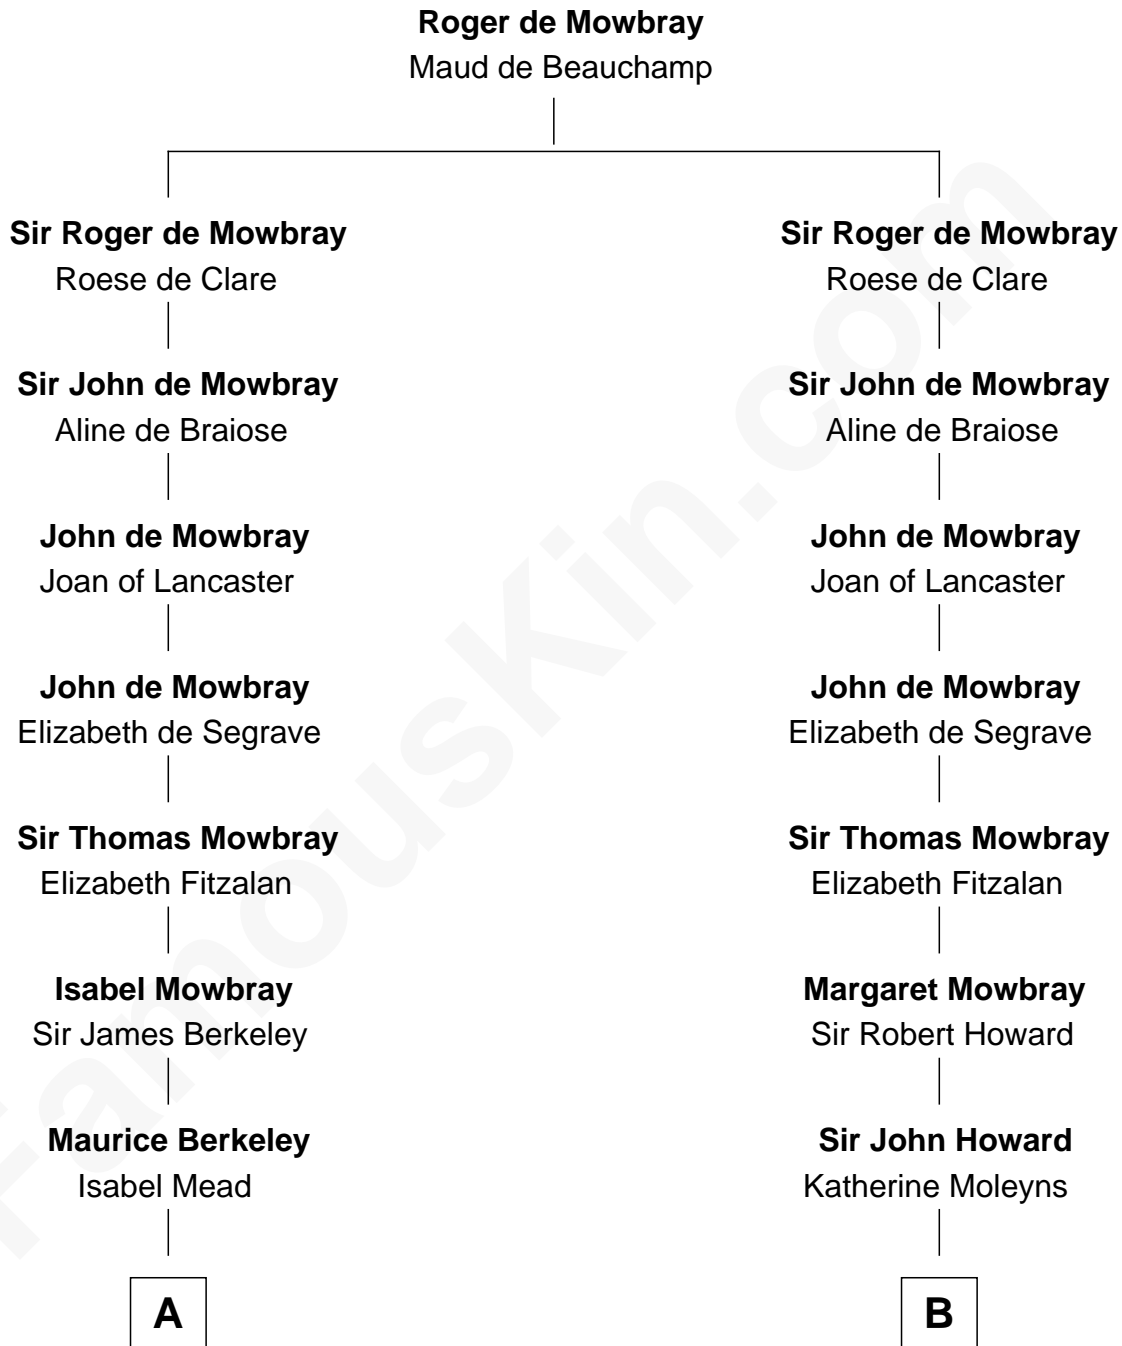

FamousKin.com

Relationship Chart of

Sir Winston Churchill

Prime Minister of the United Kingdom

9th cousin 11 times removed of

Anne Boleyn

2nd Wife of King Henry VIII

C

—
Frances Anne Emily Vane-Tempest

Sir Charles William Stewart

—
Frances Anne Emily Vane

Sir John Winston Spencer-Churchill

—
Randolph Henry Spencer-Churchill

Jeanette Jerome

—
Sir Winston Churchill

Prime Minister of the United Kingdom