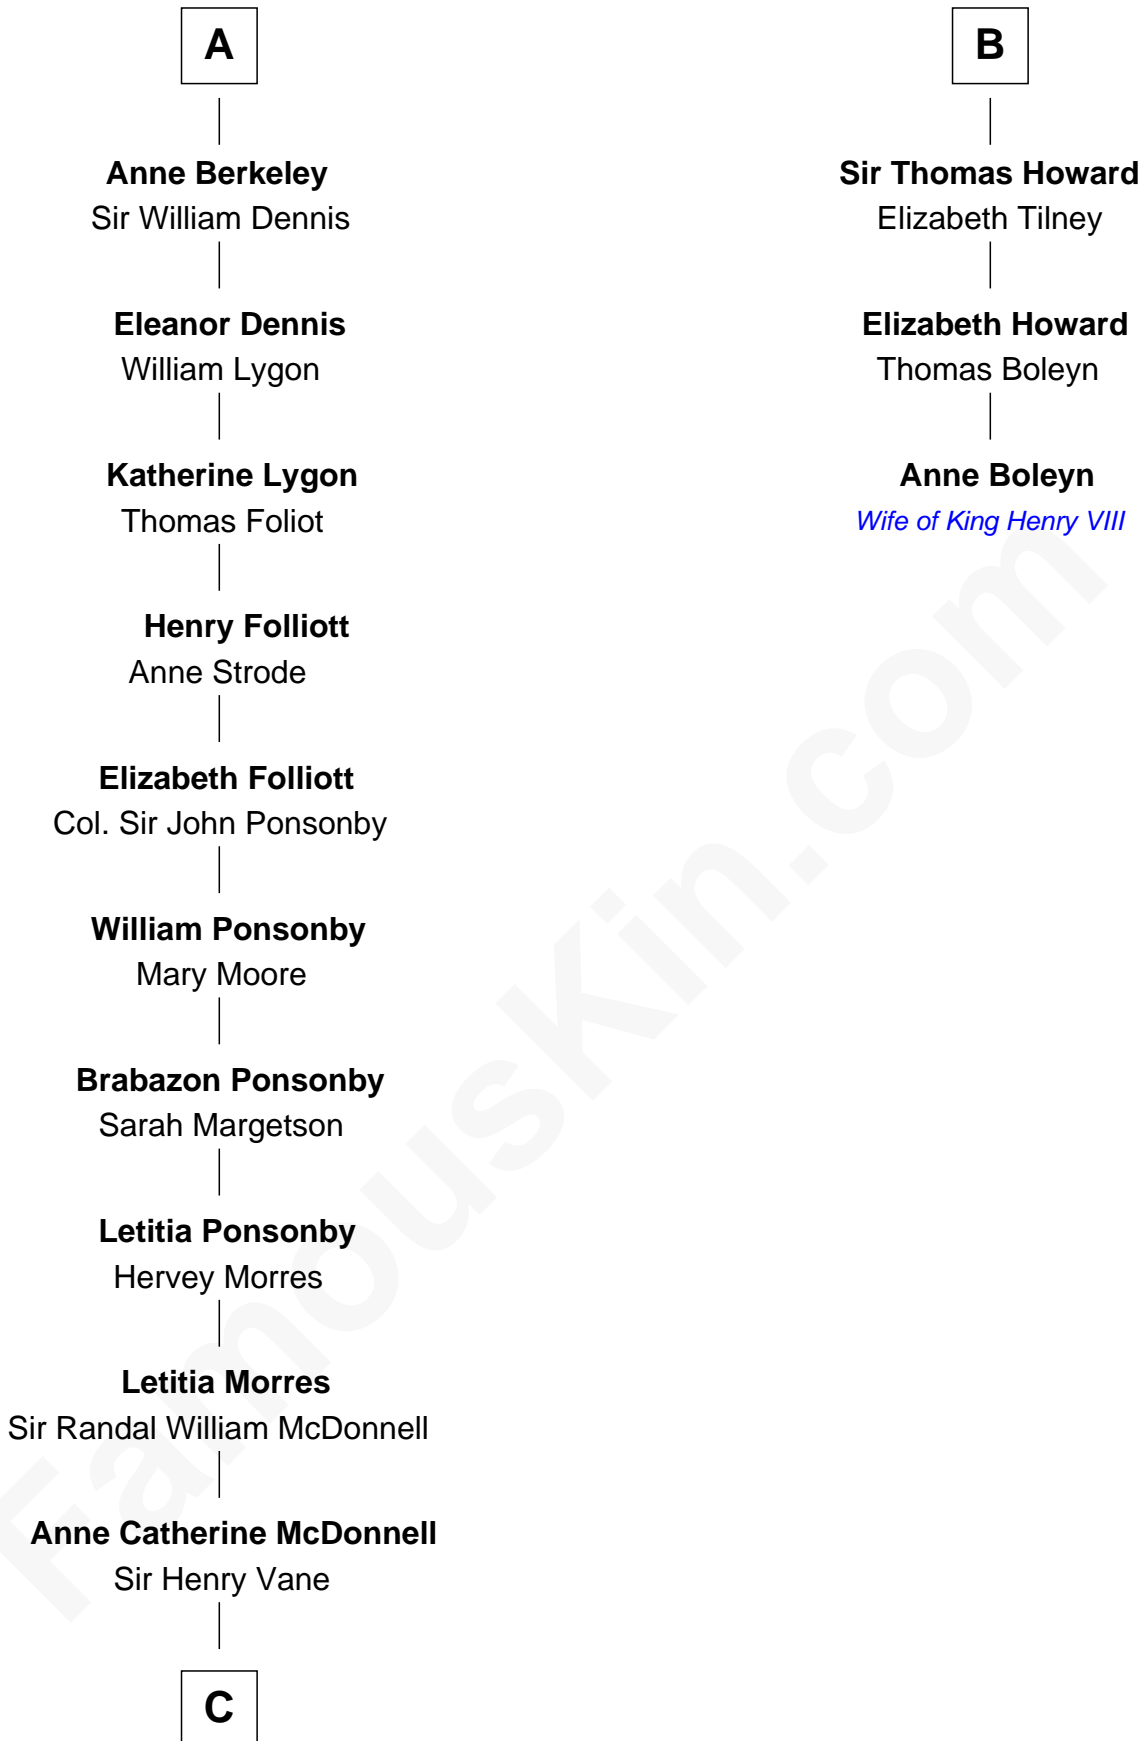

FamousKin.com

Relationship Chart of

Sir Winston Churchill

Prime Minister of the United Kingdom

9th cousin 11 times removed of

Anne Boleyn

2nd Wife of King Henry VIII

C

—
Frances Anne Emily Vane-Tempest

Sir Charles William Stewart

—
Frances Anne Emily Vane

Sir John Winston Spencer-Churchill

—
Randolph Henry Spencer-Churchill

Jeanette Jerome

—
Sir Winston Churchill

Prime Minister of the United Kingdom