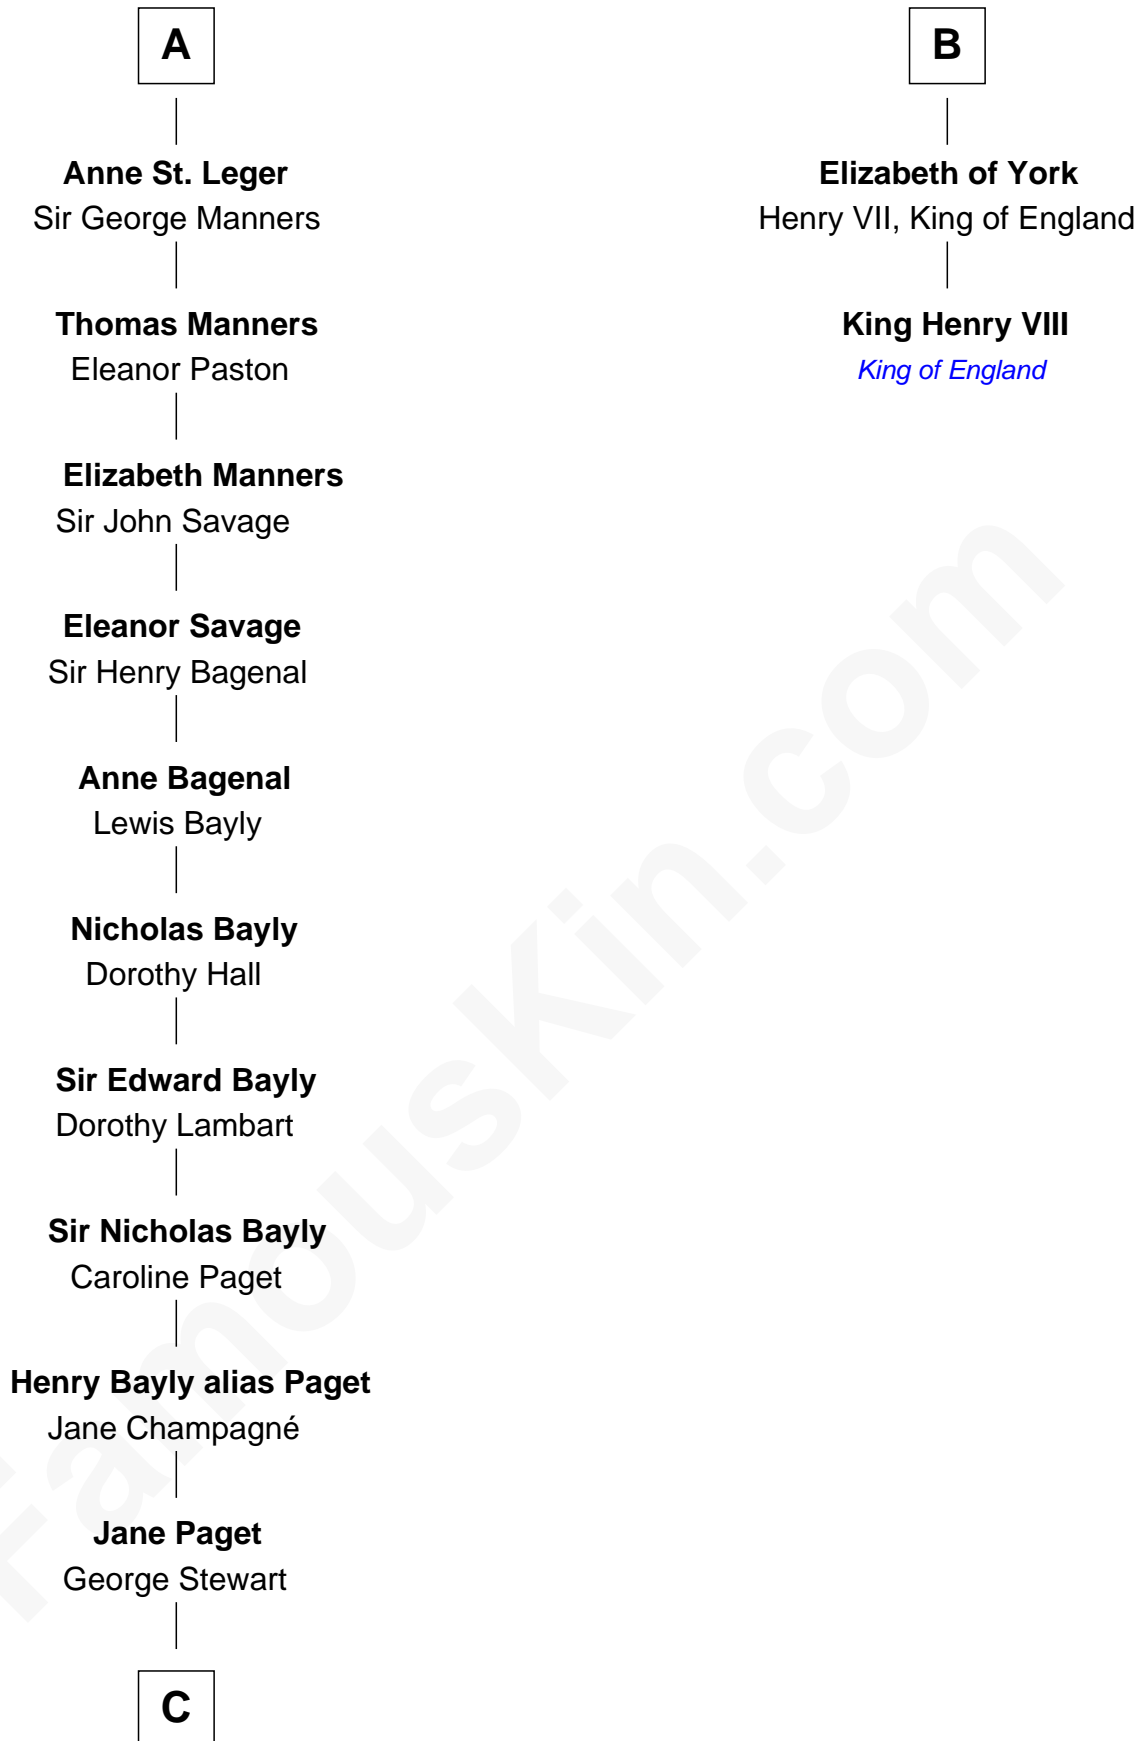

FamousKin.com

Relationship Chart of

Sir Winston Churchill

Prime Minister of the United Kingdom

8th cousin 12 times removed of

King Henry VIII

King of England

Alan la Zouche

Ellen de Quincy

C

—
Jane Stewart

Sir George Spencer-Churchill

—
Sir John Winston Spencer-Churchill

Frances Anne Emily Vane

—
Randolph Henry Spencer-Churchill

Jeanette Jerome