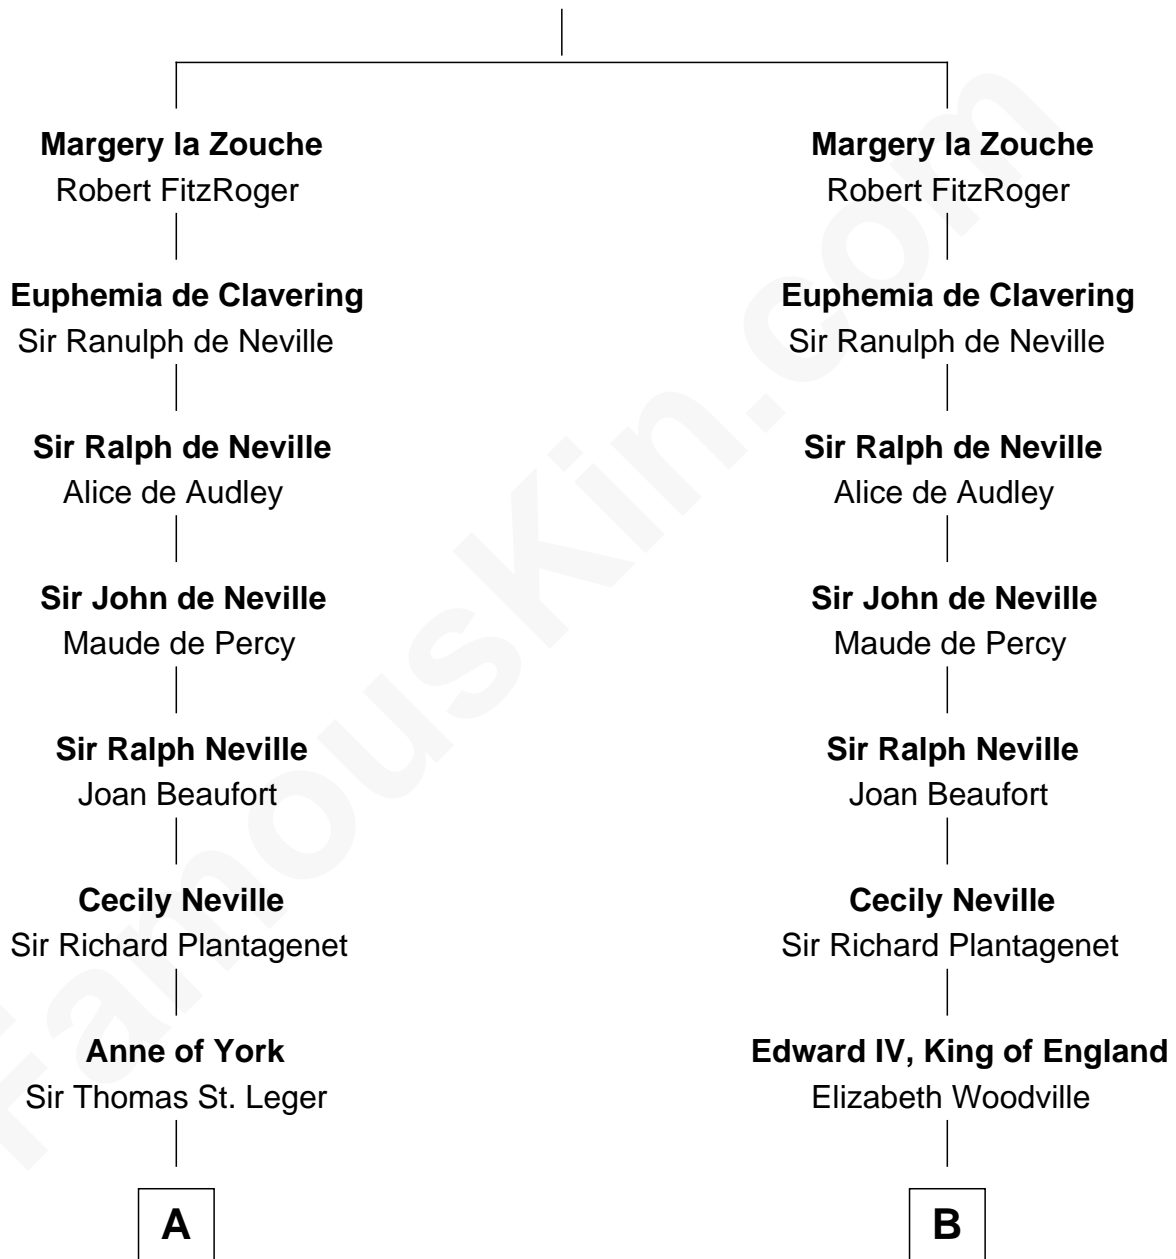

FamousKin.com

Relationship Chart of

Sir Winston Churchill

Prime Minister of the United Kingdom

8th cousin 12 times removed of

King Henry VIII

King of England

Alan la Zouche

Ellen de Quincy

C

—
Jane Stewart

Sir George Spencer-Churchill

—
Sir John Winston Spencer-Churchill

Frances Anne Emily Vane

—
Randolph Henry Spencer-Churchill

Jeanette Jerome