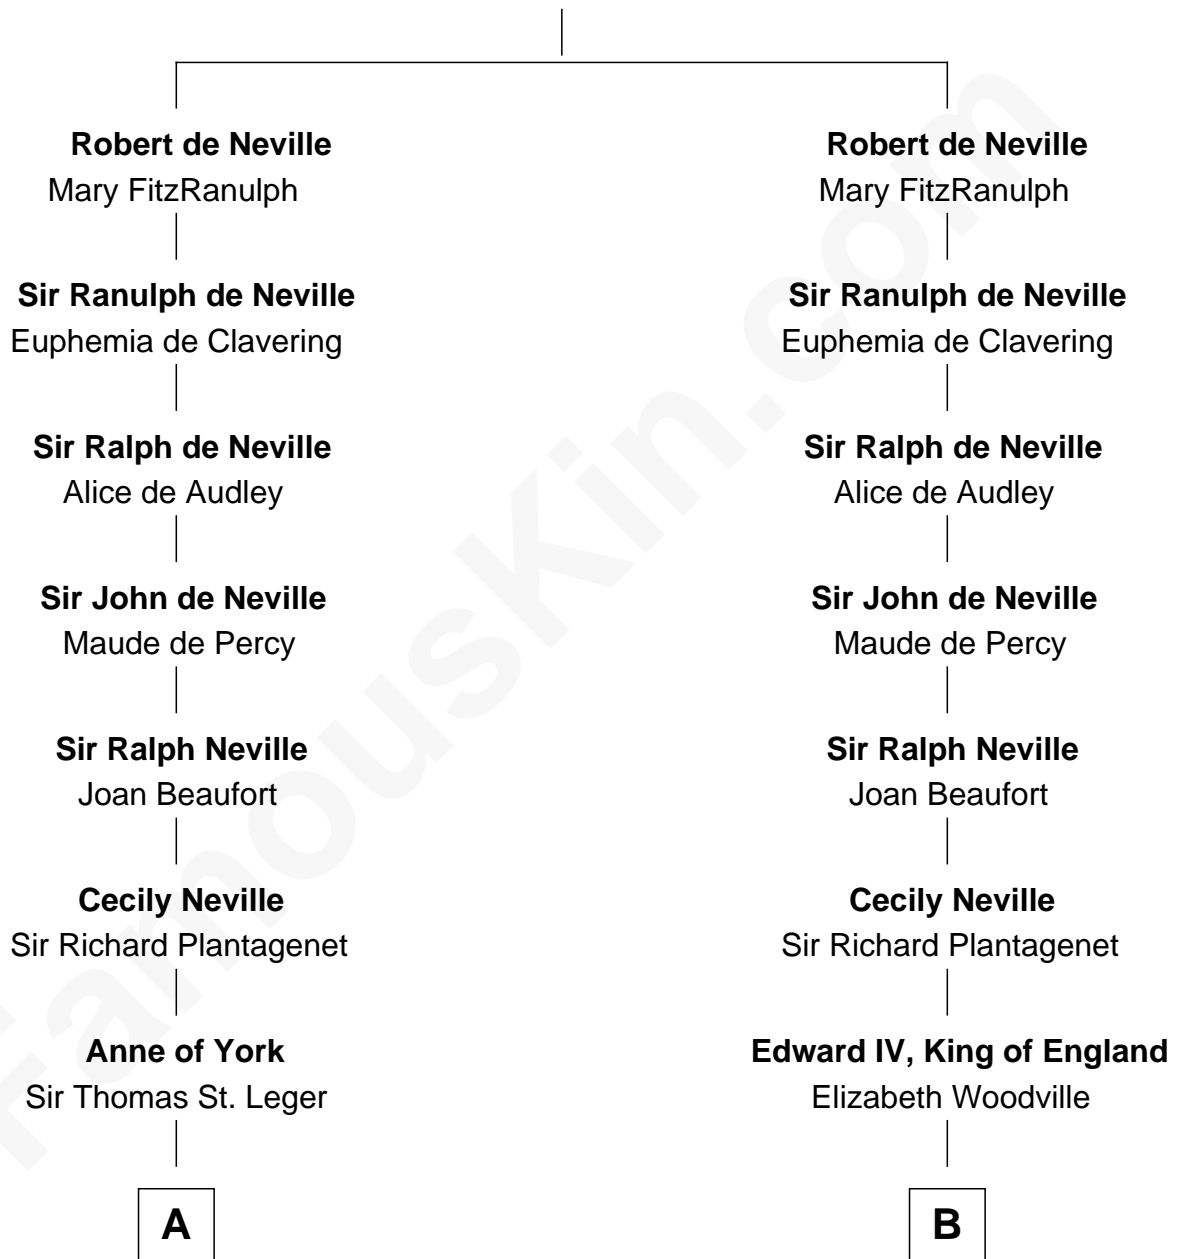

FamousKin.com

Relationship Chart of

Sir Winston Churchill

Prime Minister of the United Kingdom

8th cousin 12 times removed of

King Henry VIII
King of England

Sir Robert de Neville

C

—
Jane Stewart

Sir George Spencer-Churchill

—
Sir John Winston Spencer-Churchill

Frances Anne Emily Vane

—
Randolph Henry Spencer-Churchill

Jeanette Jerome

—
Sir Winston Churchill

Prime Minister of the United Kingdom