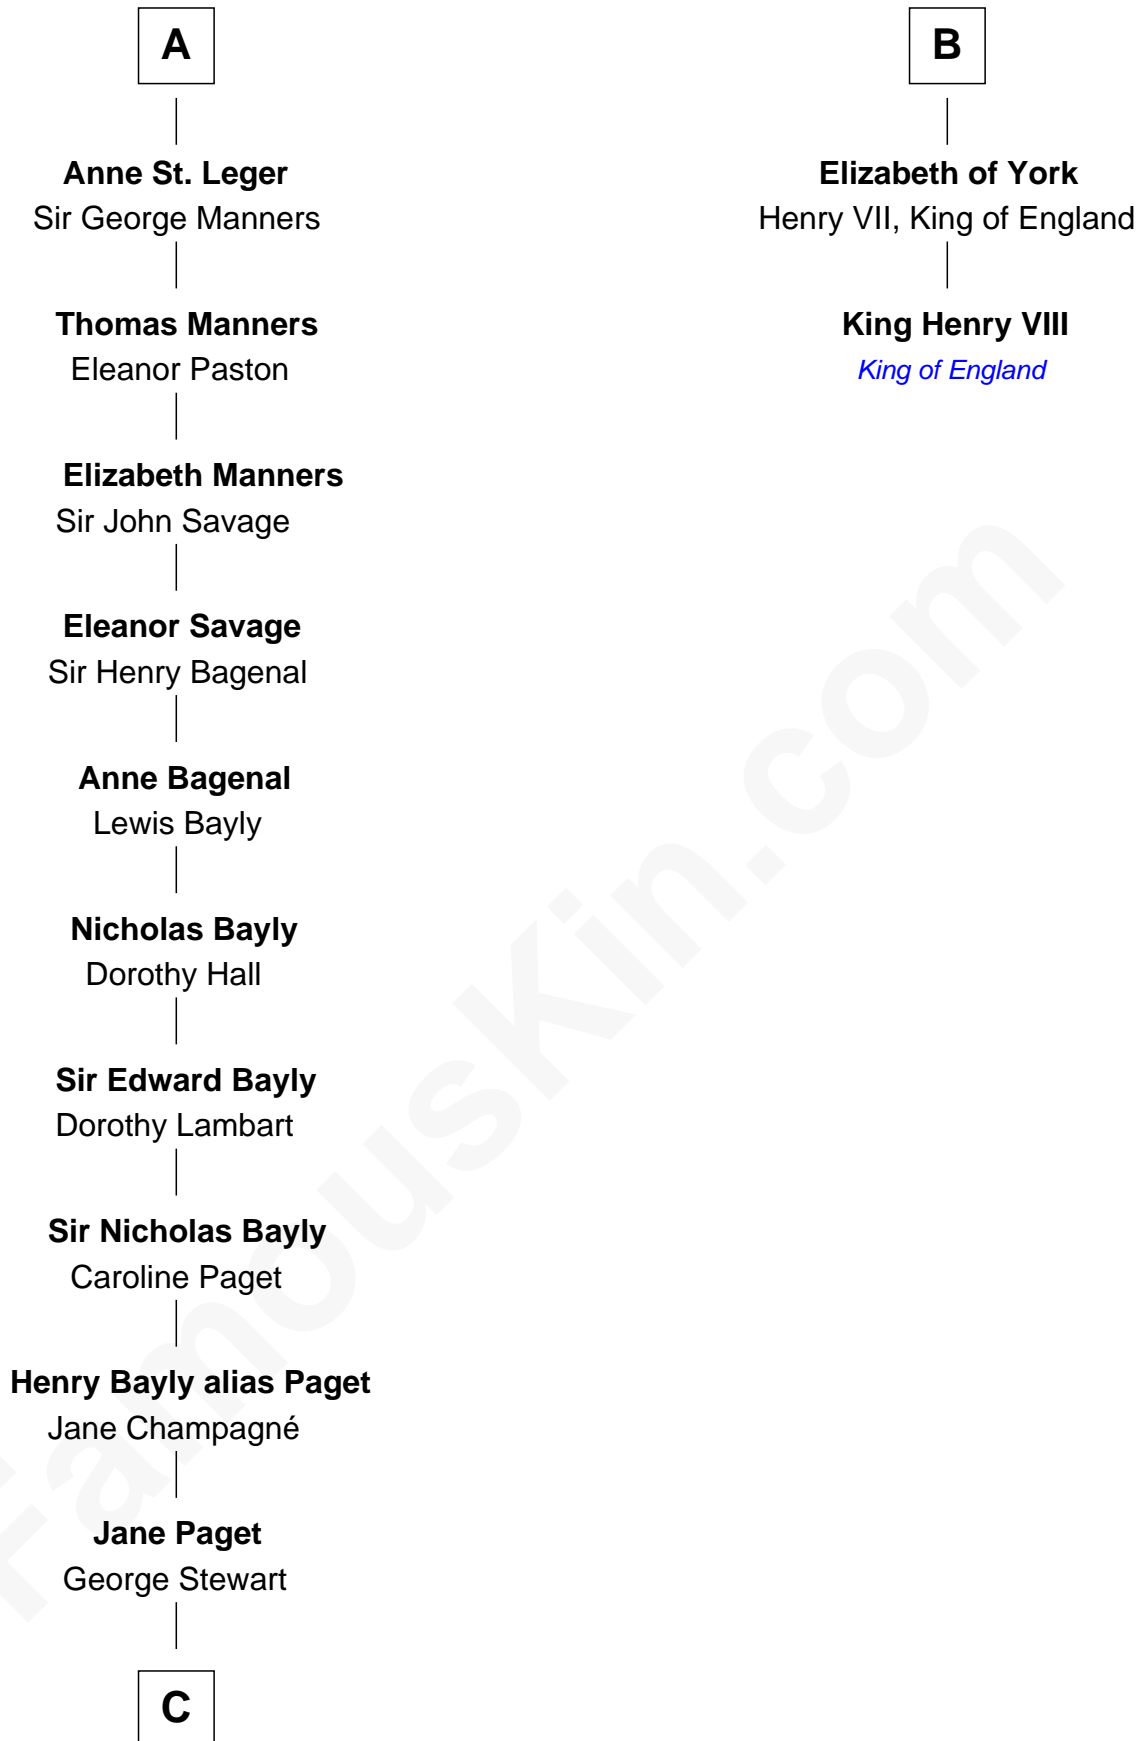

FamousKin.com

Relationship Chart of

Sir Winston Churchill

Prime Minister of the United Kingdom

8th cousin 12 times removed of

King Henry VIII
King of England

Sir Robert de Neville

C

—
Jane Stewart

Sir George Spencer-Churchill

—
Sir John Winston Spencer-Churchill

Frances Anne Emily Vane

—
Randolph Henry Spencer-Churchill

Jeanette Jerome

—
Sir Winston Churchill

Prime Minister of the United Kingdom