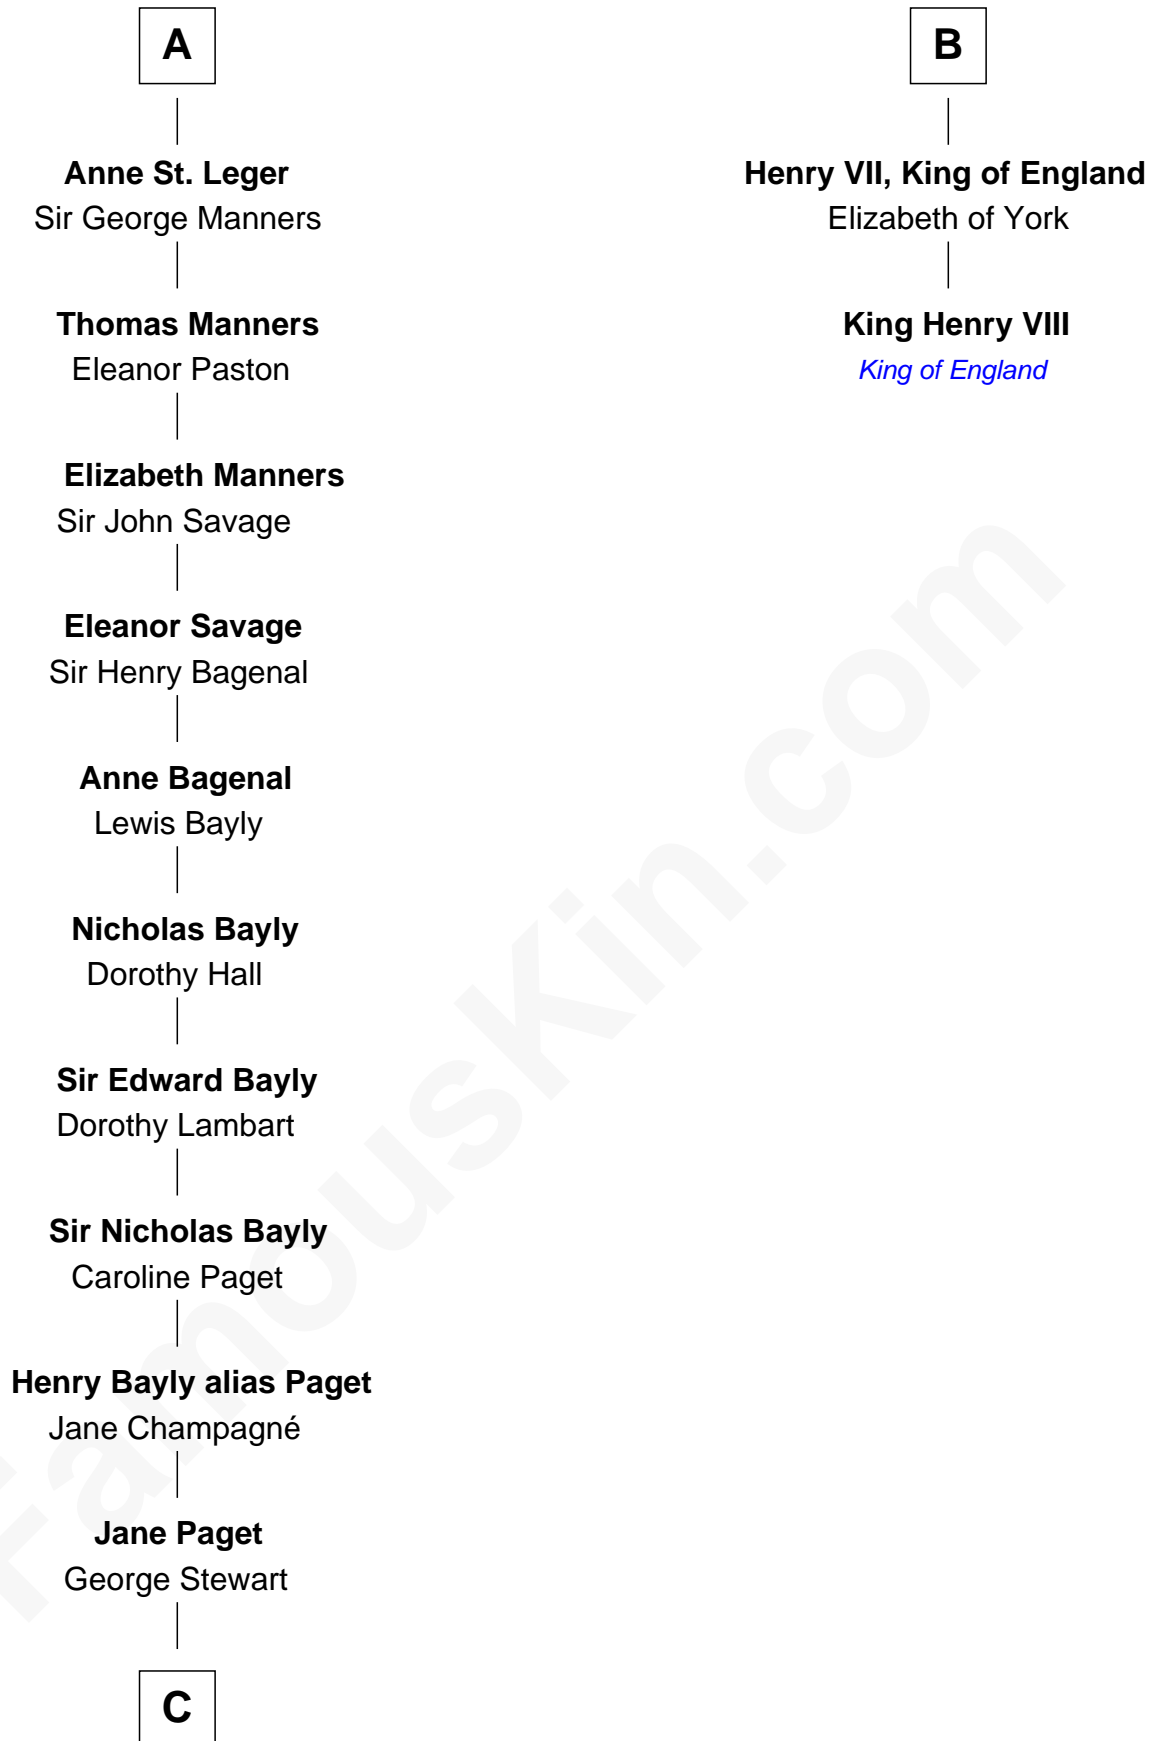

FamousKin.com

Relationship Chart of

Sir Winston Churchill

Prime Minister of the United Kingdom

8th cousin 12 times removed of

King Henry VIII

King of England

C

—
Jane Stewart

Sir George Spencer-Churchill

—
Sir John Winston Spencer-Churchill

Frances Anne Emily Vane

—
Randolph Henry Spencer-Churchill

Jeanette Jerome

—
Sir Winston Churchill

Prime Minister of the United Kingdom