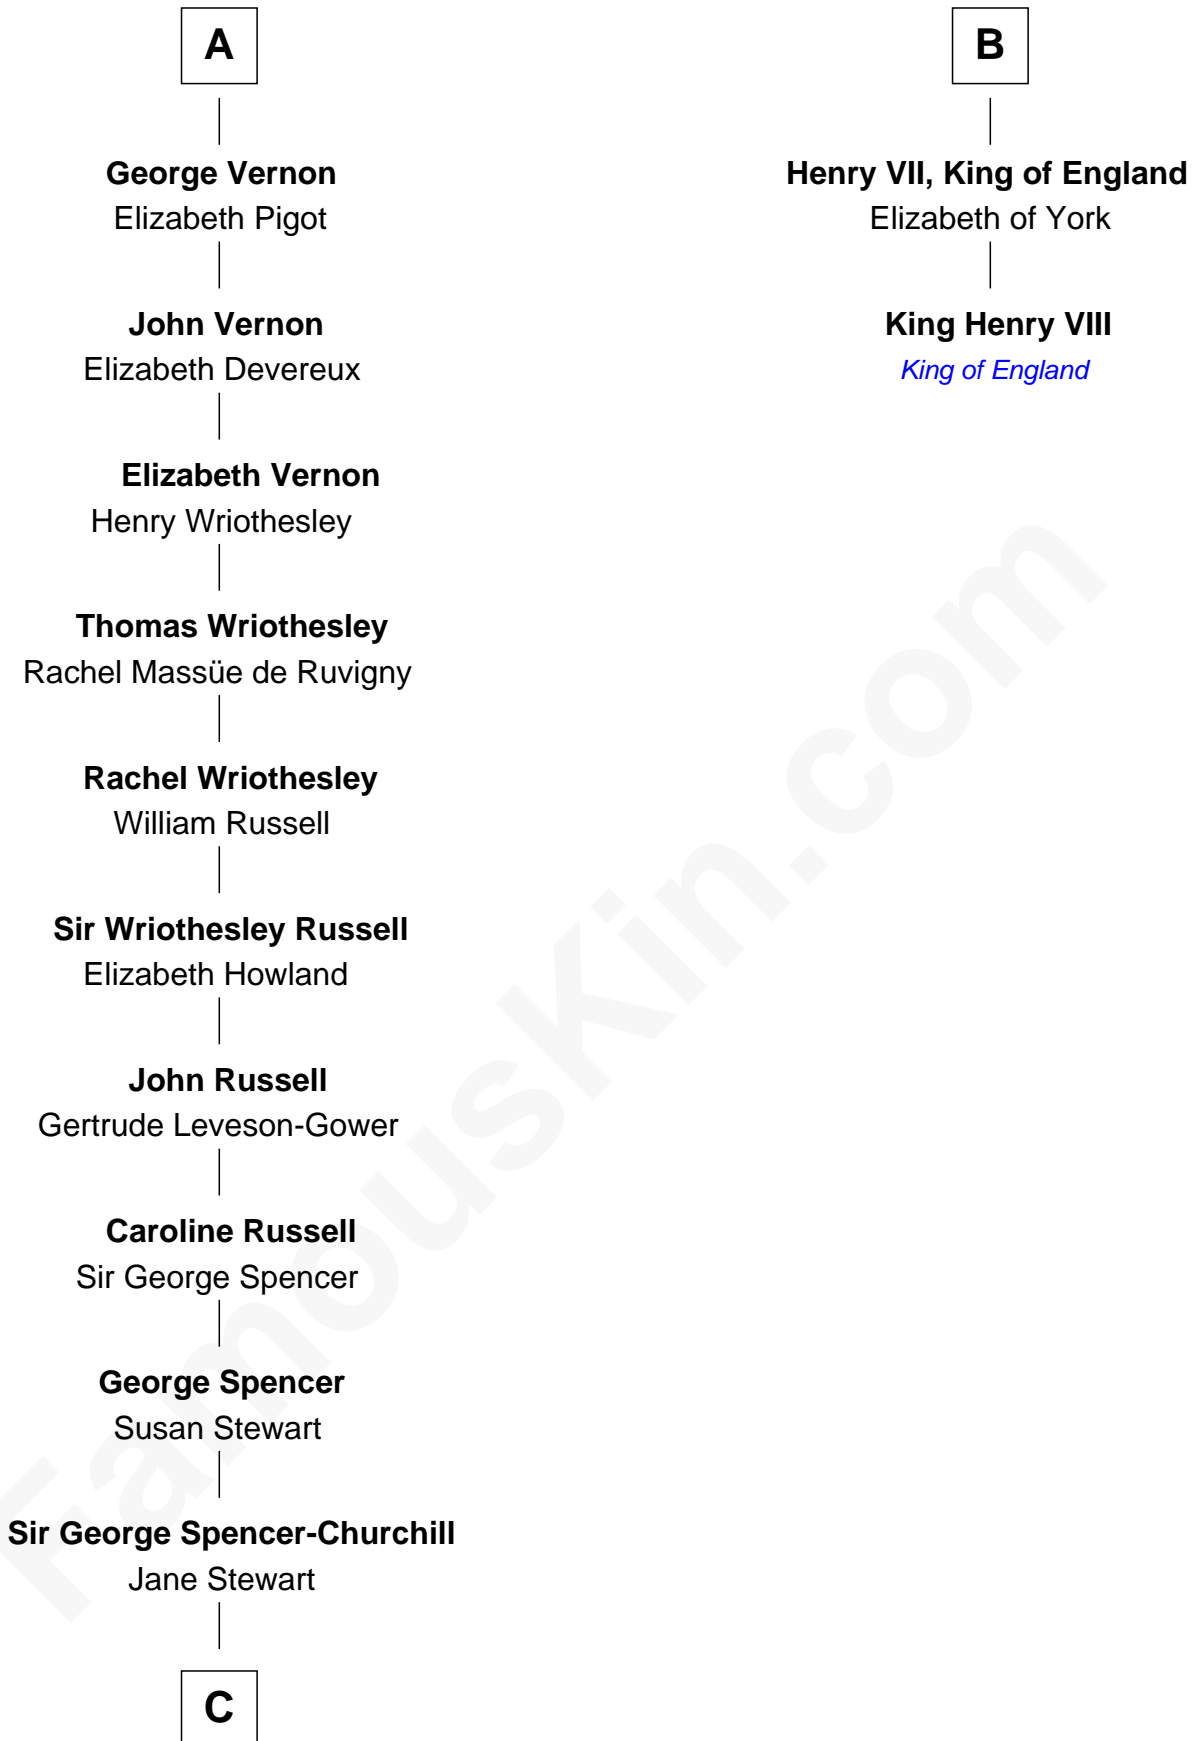

FamousKin.com

Relationship Chart of

Sir Winston Churchill

Prime Minister of the United Kingdom

8th cousin 11 times removed of

King Henry VIII
King of England

C

—
Sir John Winston Spencer-Churchill

Frances Anne Emily Vane

—
Randolph Henry Spencer-Churchill

Jeanette Jerome

—
Sir Winston Churchill

Prime Minister of the United Kingdom

FamousKin.com