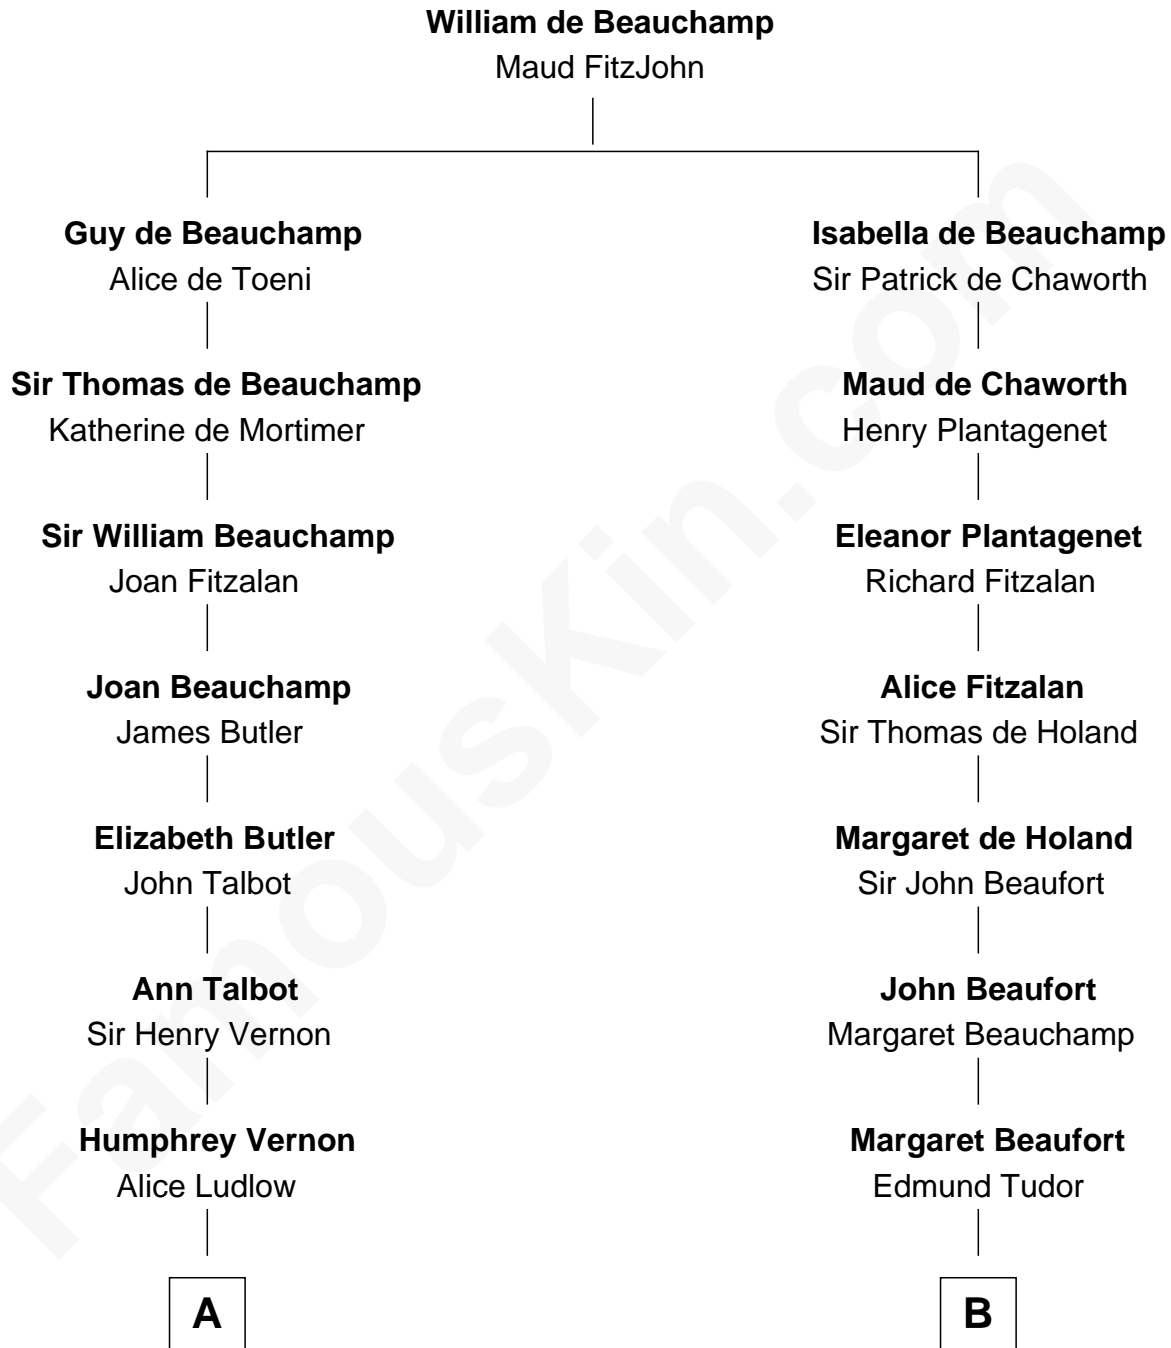

FamousKin.com

Relationship Chart of

Sir Winston Churchill

Prime Minister of the United Kingdom

8th cousin 11 times removed of

King Henry VIII
King of England

C

—
Sir John Winston Spencer-Churchill

Frances Anne Emily Vane

—
Randolph Henry Spencer-Churchill

Jeanette Jerome

—
Sir Winston Churchill

Prime Minister of the United Kingdom

FamousKin.com