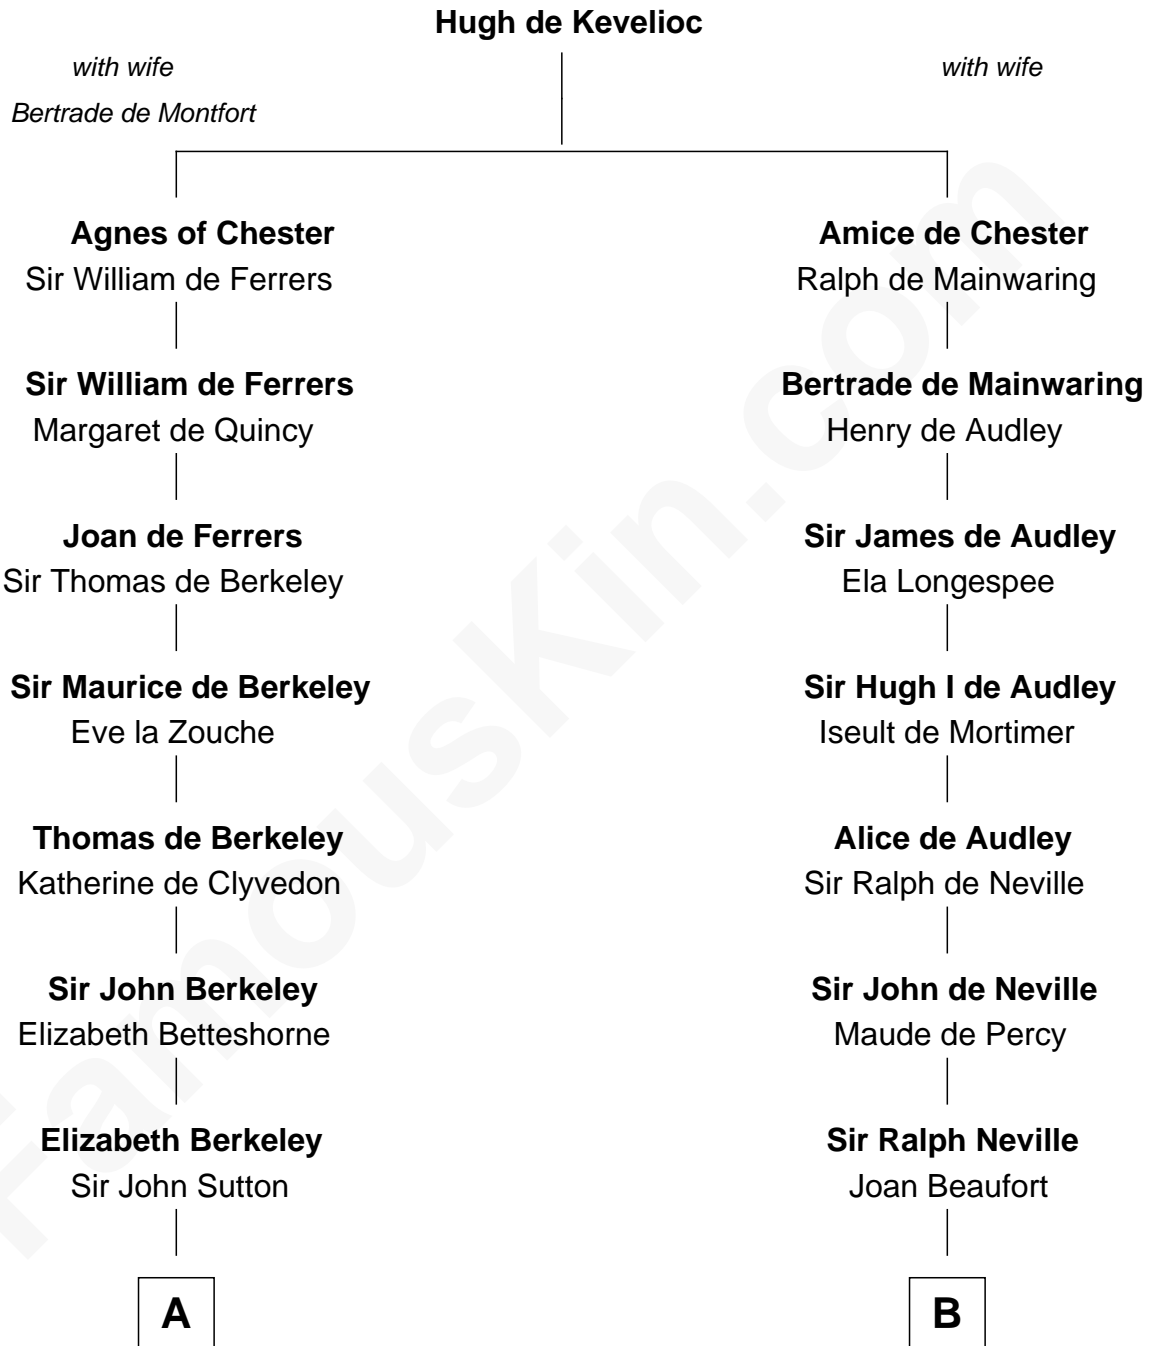

FamousKin.com

Relationship Chart of

Sir Winston Churchill

Prime Minister of the United Kingdom

10th cousin 11 times removed of

King Henry VIII
King of England

C

Jane Paget
George Stewart

Jane Stewart
Sir George Spencer-Churchill

Sir John Winston Spencer-Churchill
Frances Anne Emily Vane

Randolph Henry Spencer-Churchill
Jeanette Jerome

Sir Winston Churchill
Prime Minister of the United Kingdom