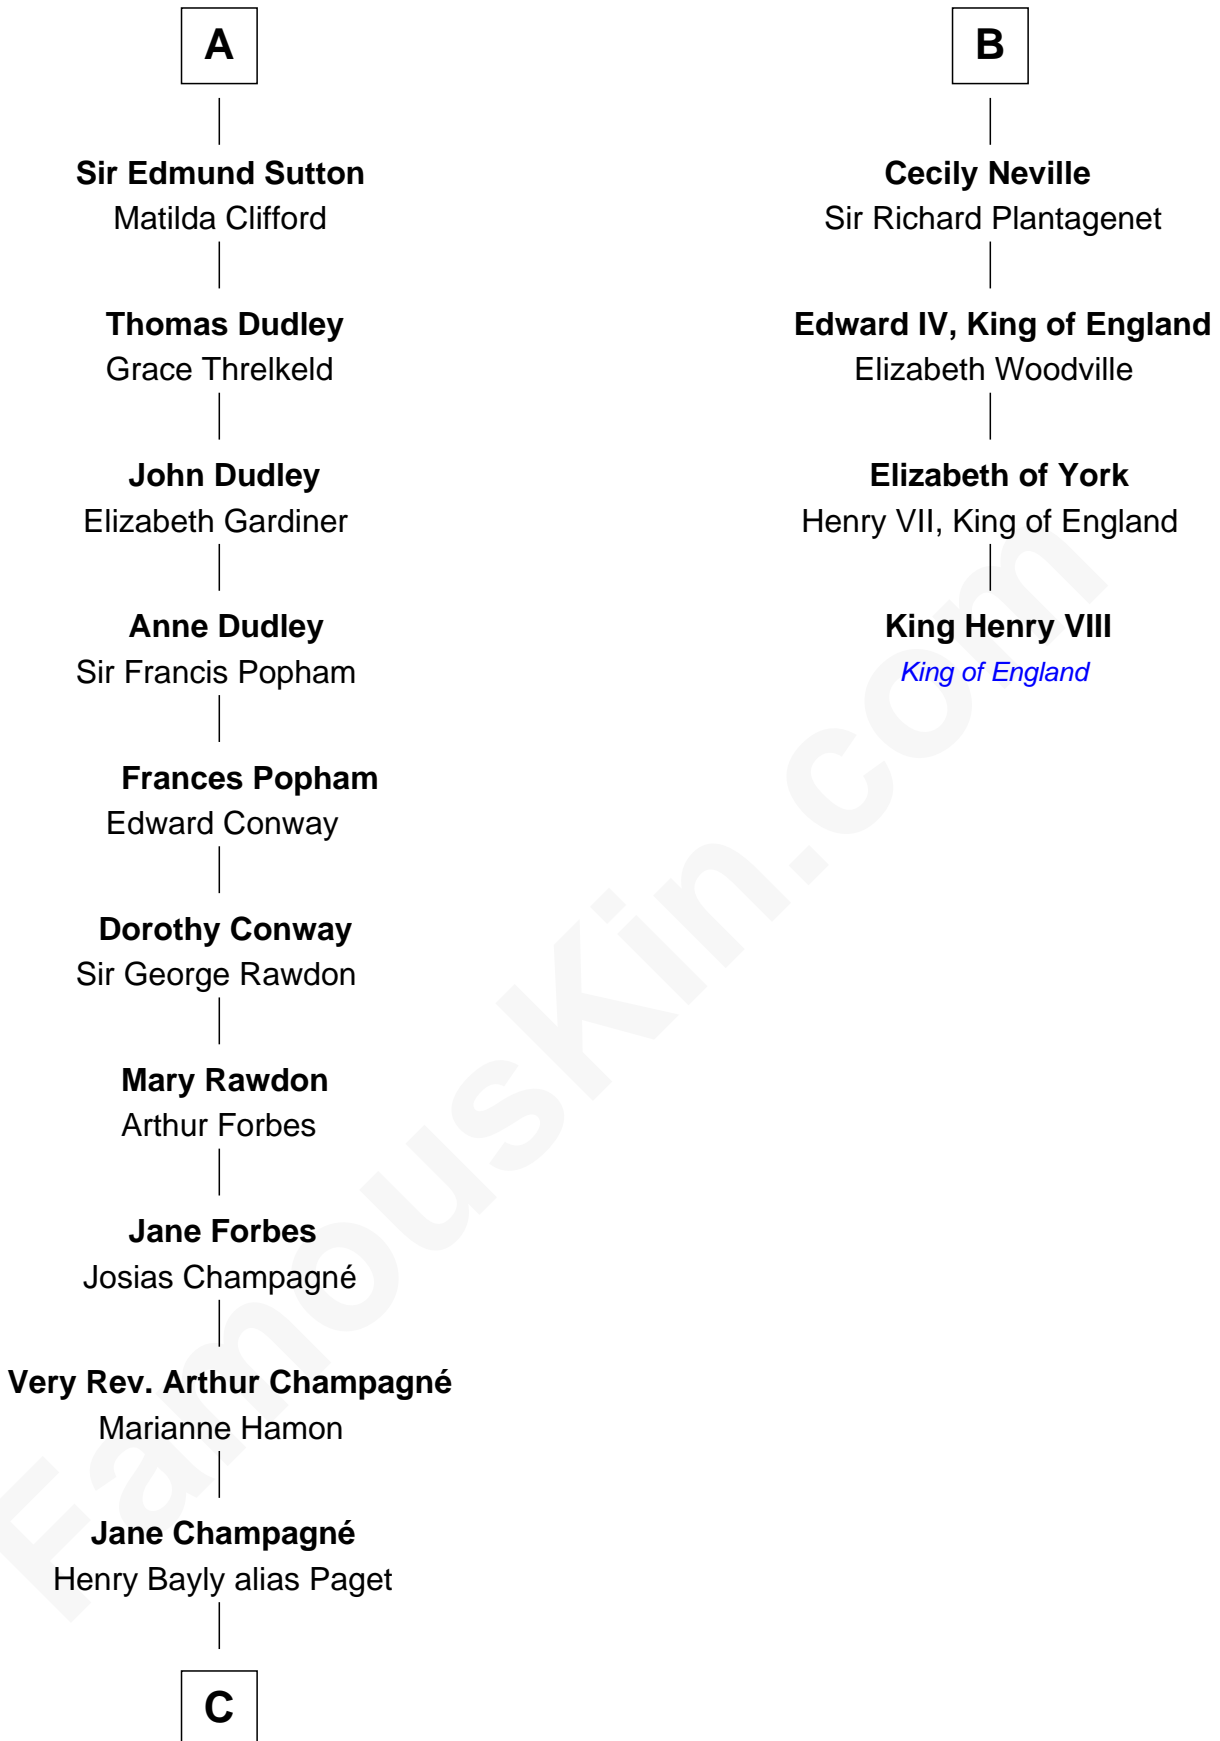

FamousKin.com

Relationship Chart of

Sir Winston Churchill

Prime Minister of the United Kingdom

10th cousin 11 times removed of

King Henry VIII
King of England

C

Jane Paget
George Stewart

Jane Stewart
Sir George Spencer-Churchill

Sir John Winston Spencer-Churchill
Frances Anne Emily Vane

Randolph Henry Spencer-Churchill
Jeanette Jerome

Sir Winston Churchill
Prime Minister of the United Kingdom