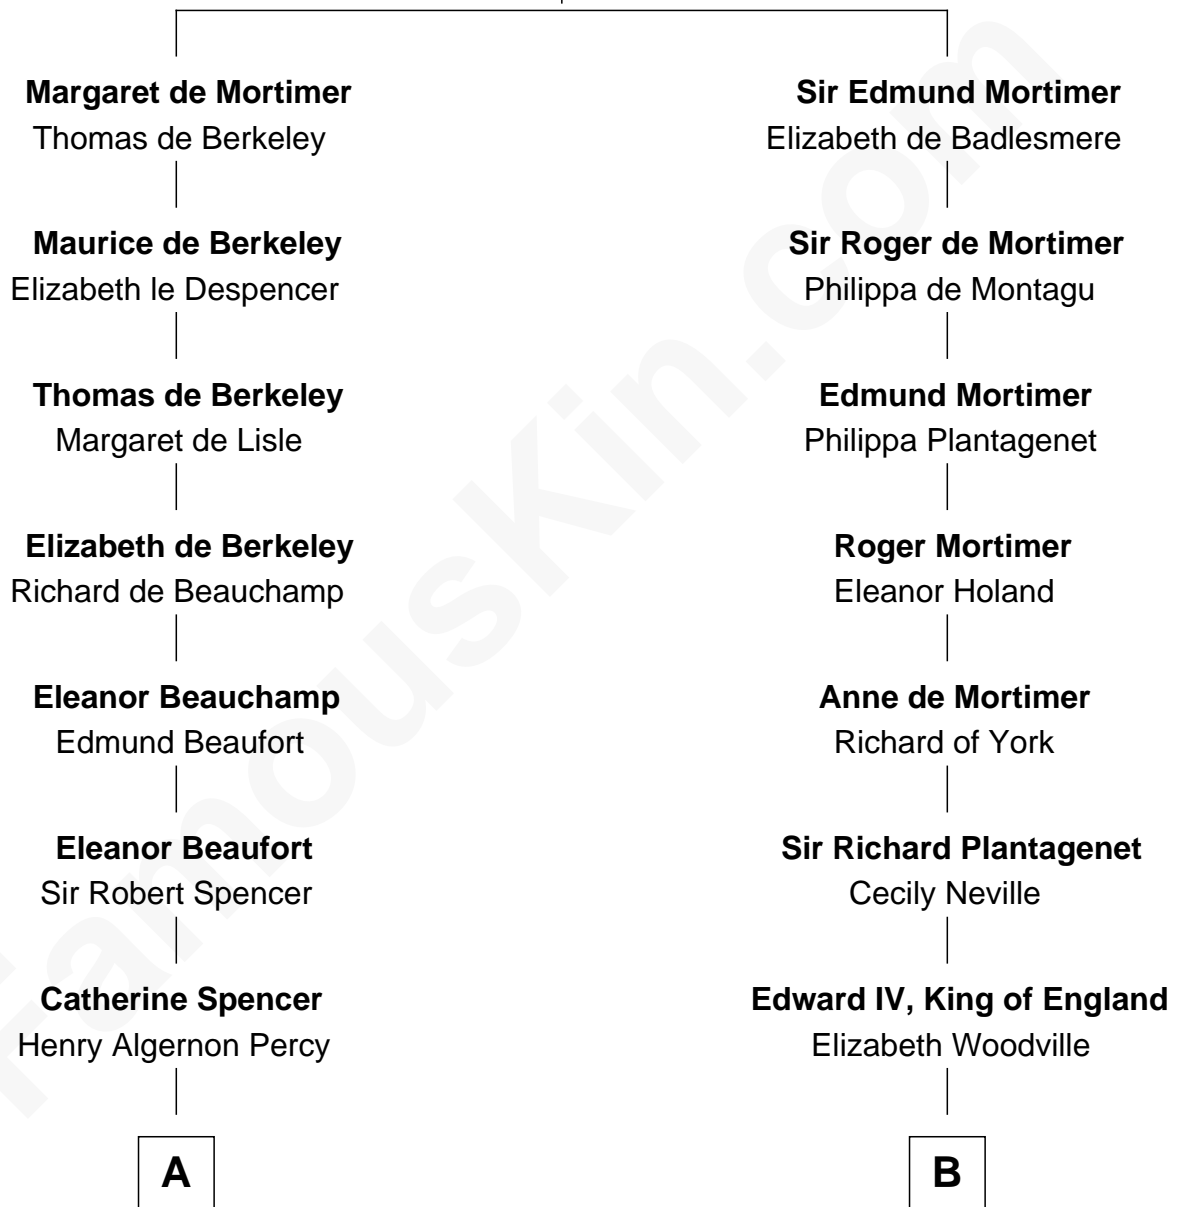

## Relationship Chart of

### Sir Winston Churchill

*Prime Minister of the United Kingdom*

8th cousin 12 times removed of

**King Henry VIII**  
*King of England*

**Roger de Mortimer**  
Joan de Geneville

**C**

—  
**Sir George Spencer-Churchill**

Jane Stewart

—  
**Sir John Winston Spencer-Churchill**

Frances Anne Emily Vane

—  
**Randolph Henry Spencer-Churchill**

Jeanette Jerome

—  
**Sir Winston Churchill**

*Prime Minister of the United Kingdom*

FamousKin.com