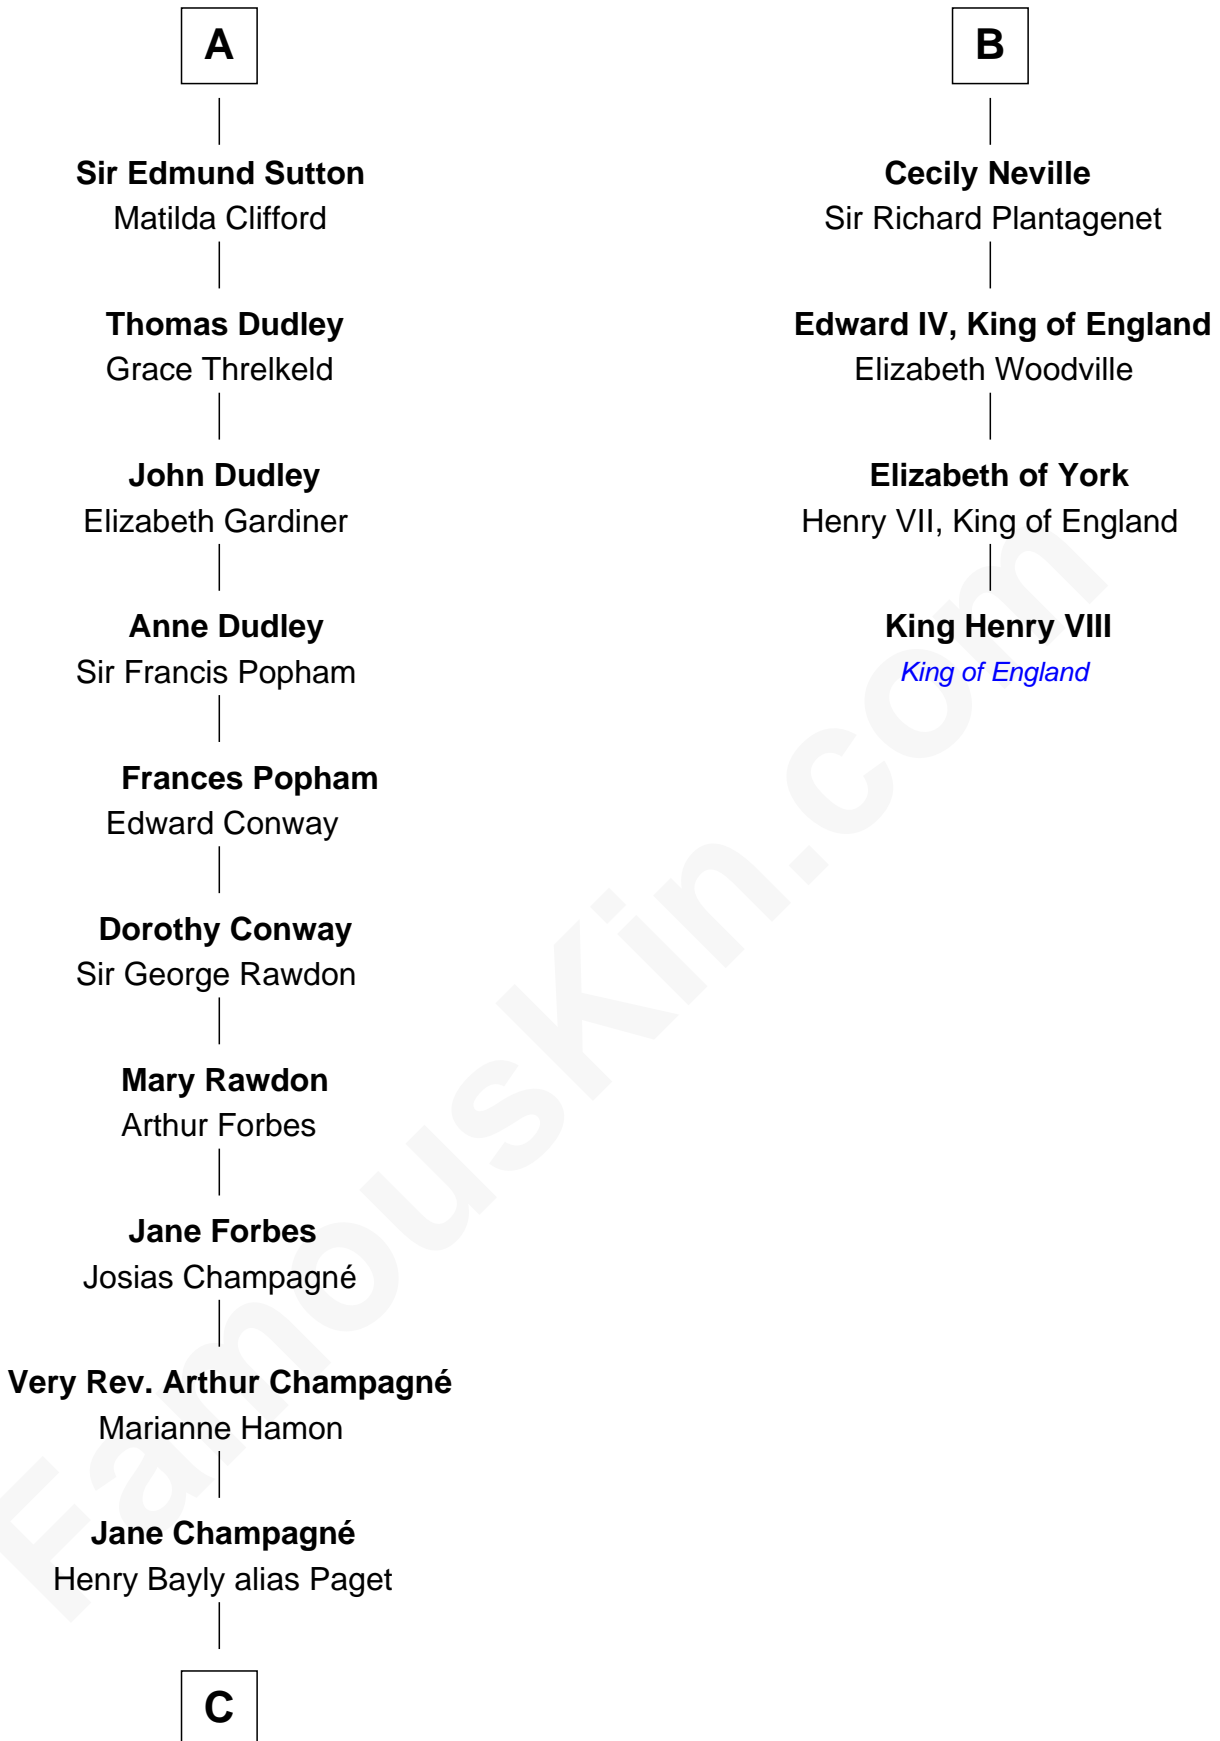

FamousKin.com

Relationship Chart of

Sir Winston Churchill

Prime Minister of the United Kingdom

10th cousin 11 times removed of

King Henry VIII
King of England

Alan of Galloway
Helen de l'Isle

C

|

Jane Paget
George Stewart

|

Jane Stewart
Sir George Spencer-Churchill

|

Sir John Winston Spencer-Churchill
Frances Anne Emily Vane

|

Randolph Henry Spencer-Churchill
Jeanette Jerome