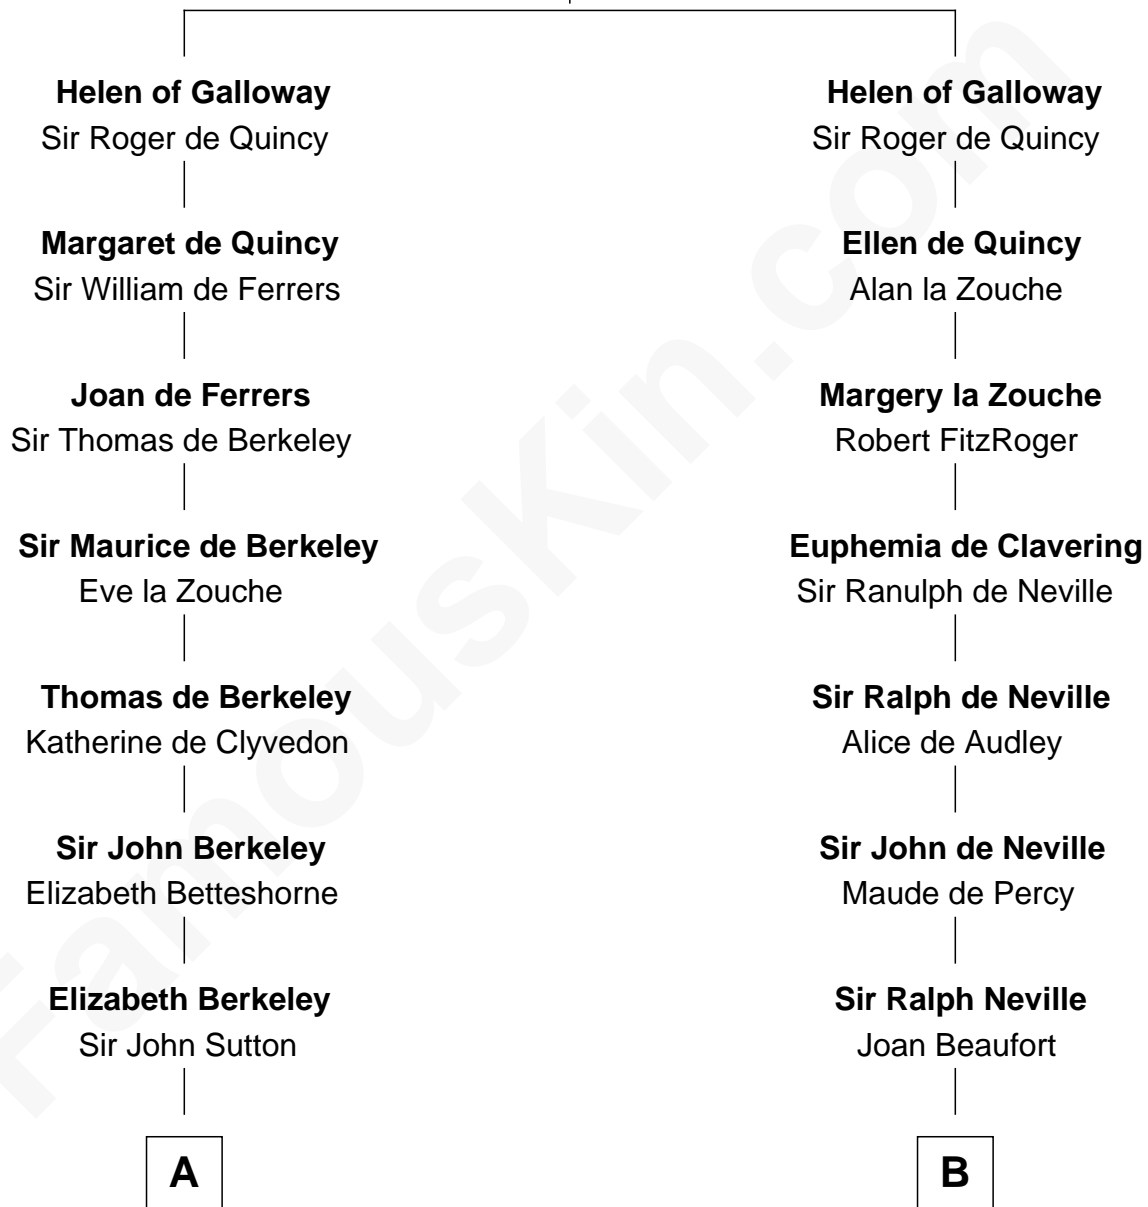

FamousKin.com

Relationship Chart of

Sir Winston Churchill

Prime Minister of the United Kingdom

10th cousin 11 times removed of

King Henry VIII
King of England

Alan of Galloway
Helen de l'Isle

C

|

Jane Paget
George Stewart

|

Jane Stewart
Sir George Spencer-Churchill

|

Sir John Winston Spencer-Churchill
Frances Anne Emily Vane

|

Randolph Henry Spencer-Churchill
Jeanette Jerome