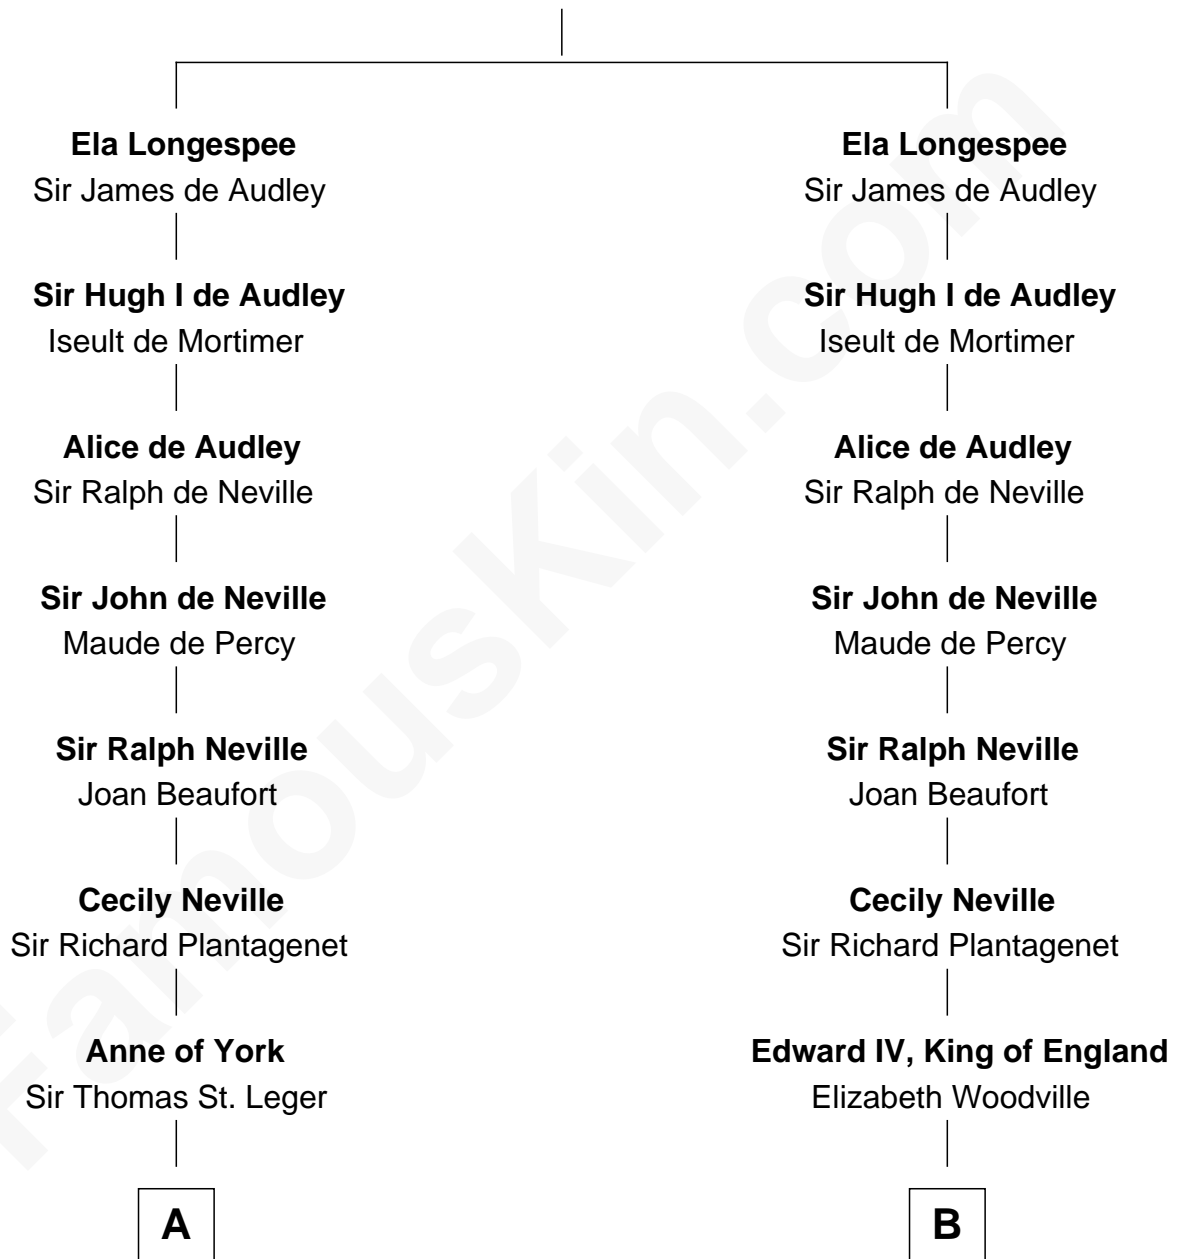

FamousKin.com

Relationship Chart of

Sir Winston Churchill

Prime Minister of the United Kingdom

8th cousin 12 times removed of

King Henry VIII
King of England

William Longespee
Idoine de Camville

C

—
Jane Stewart

Sir George Spencer-Churchill

—
Sir John Winston Spencer-Churchill

Frances Anne Emily Vane

—
Randolph Henry Spencer-Churchill

Jeanette Jerome

—
Sir Winston Churchill

Prime Minister of the United Kingdom

FamousKin.com