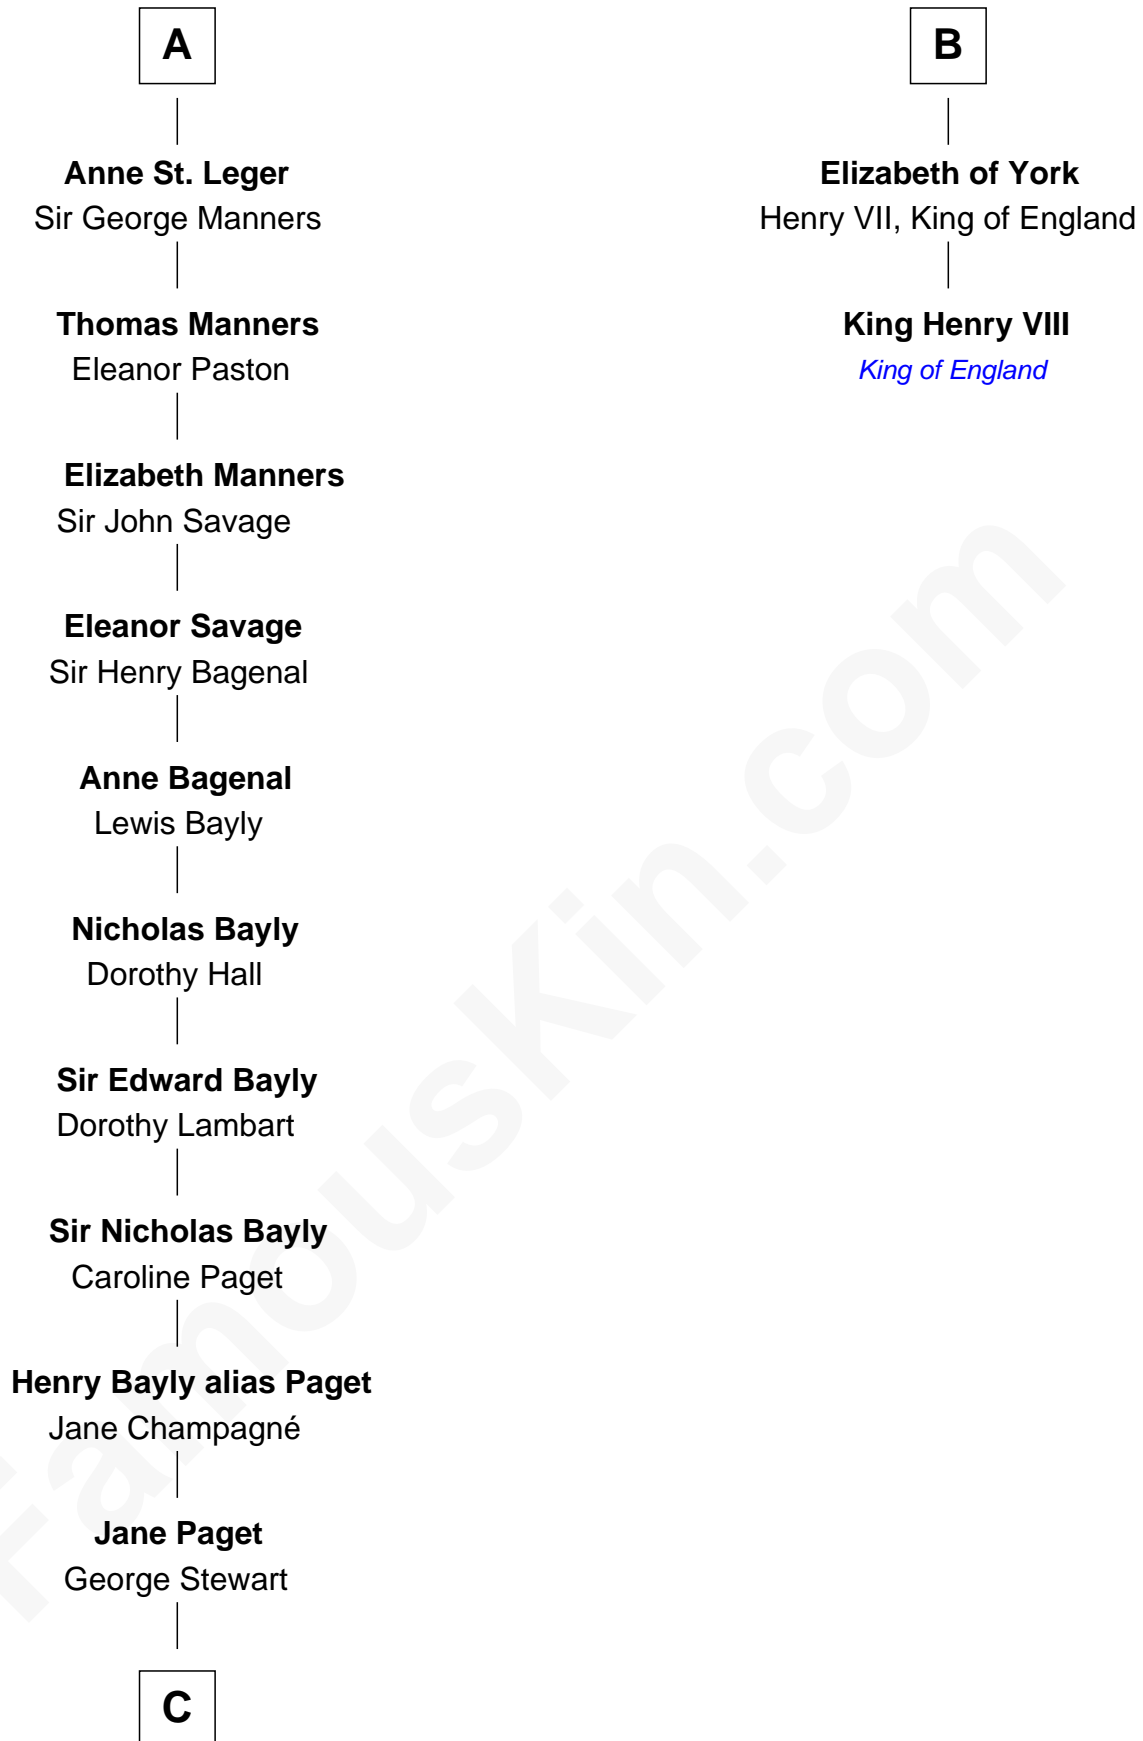

FamousKin.com

Relationship Chart of

Sir Winston Churchill

Prime Minister of the United Kingdom

8th cousin 12 times removed of

King Henry VIII
King of England

William Longespee
Idoine de Camville

C

—
Jane Stewart

Sir George Spencer-Churchill

—
Sir John Winston Spencer-Churchill

Frances Anne Emily Vane

—
Randolph Henry Spencer-Churchill

Jeanette Jerome

—
Sir Winston Churchill

Prime Minister of the United Kingdom