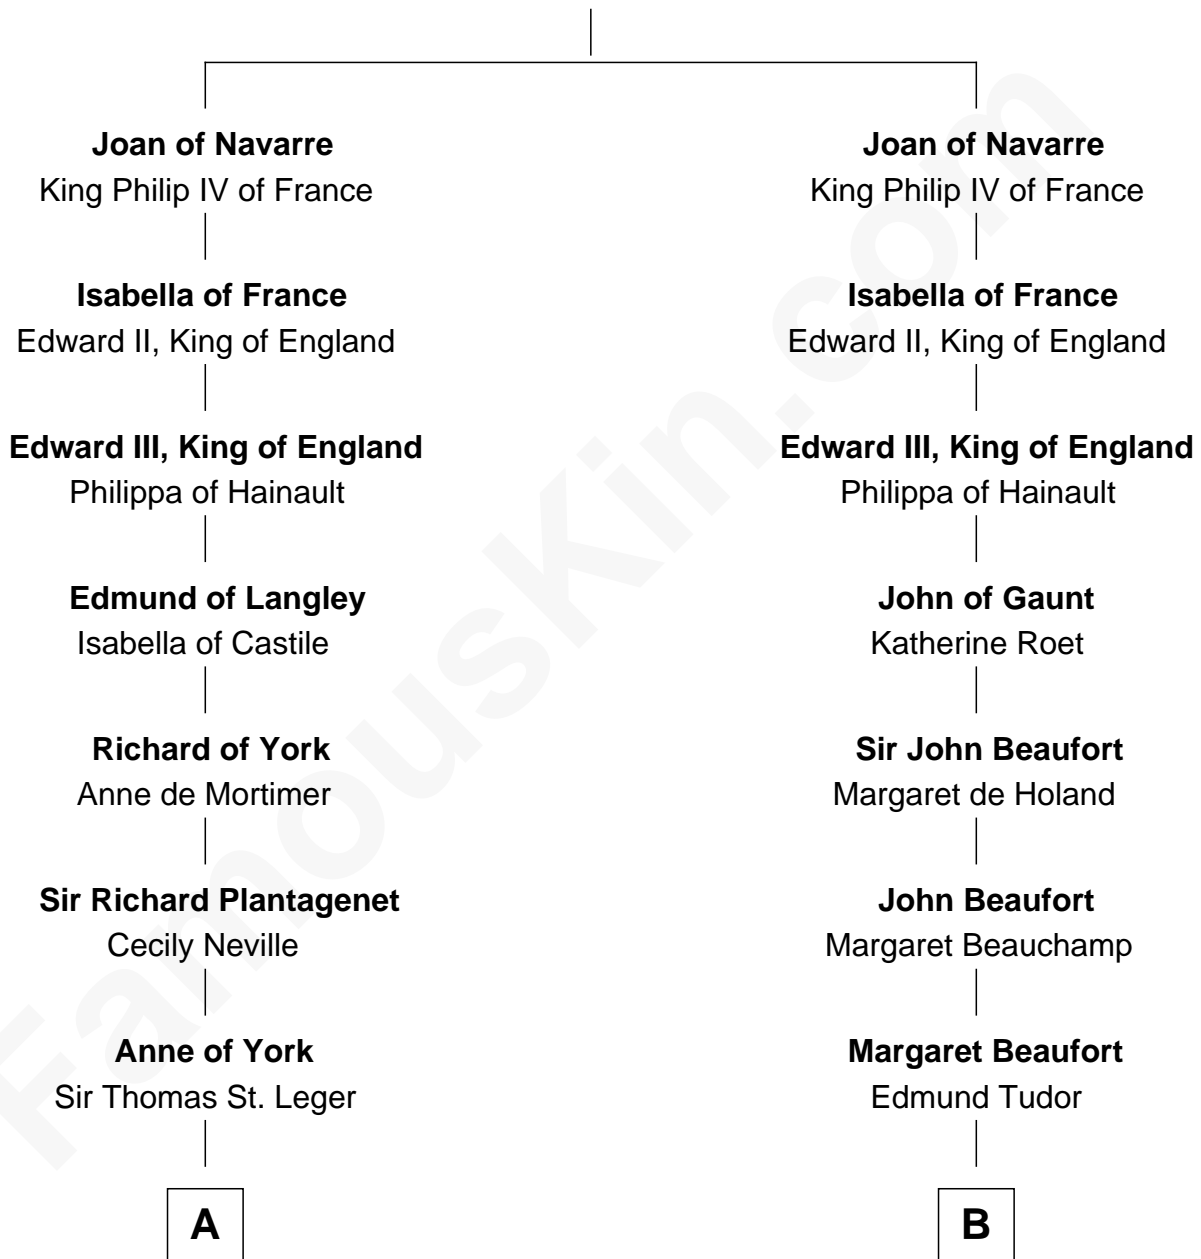

FamousKin.com

Relationship Chart of

Sir Winston Churchill

Prime Minister of the United Kingdom

8th cousin 12 times removed of

King Henry VIII

King of England

King Henry I of Navarre

Blanche of Artois

C

—
Jane Stewart

Sir George Spencer-Churchill

—
Sir John Winston Spencer-Churchill

Frances Anne Emily Vane

—
Randolph Henry Spencer-Churchill

Jeanette Jerome