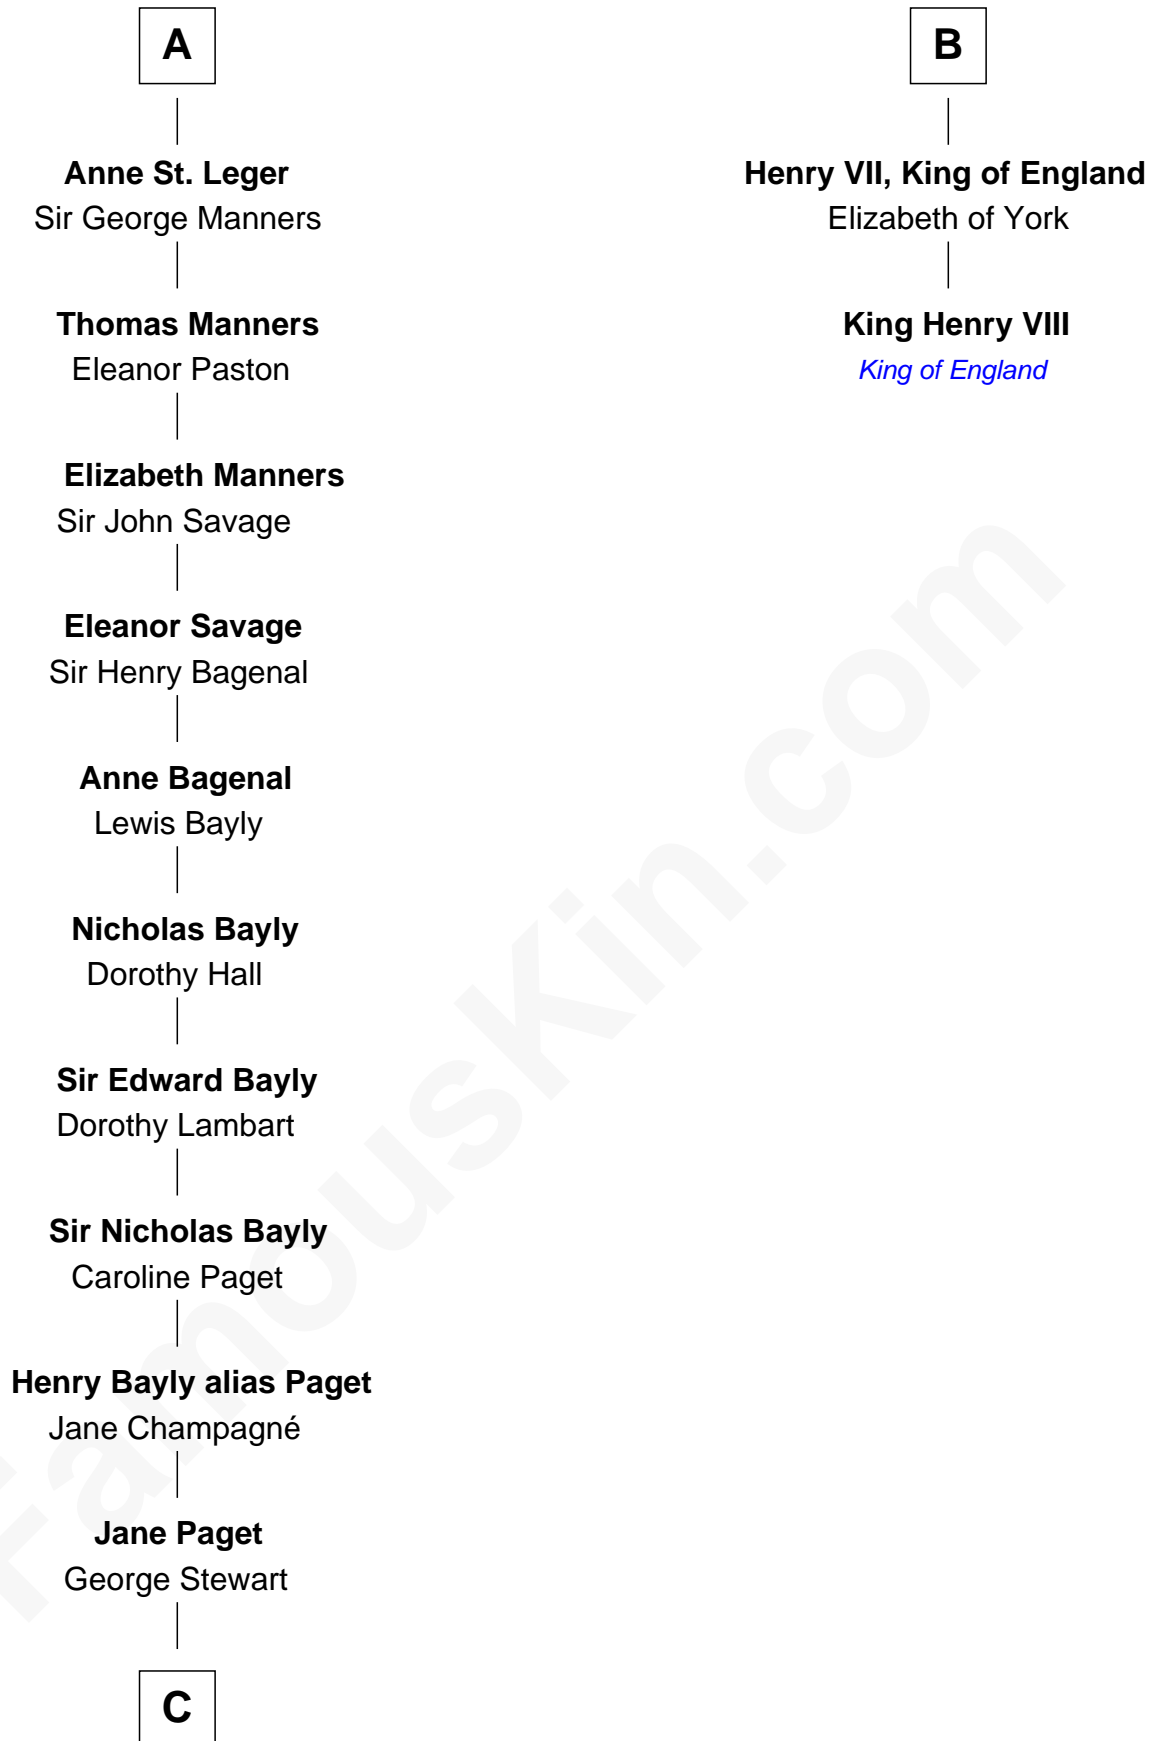

FamousKin.com

Relationship Chart of

Sir Winston Churchill

Prime Minister of the United Kingdom

8th cousin 12 times removed of

King Henry VIII
King of England

Philip III, King of France
Isabella of Aragon

C

—
Jane Stewart

Sir George Spencer-Churchill

—
Sir John Winston Spencer-Churchill

Frances Anne Emily Vane

—
Randolph Henry Spencer-Churchill

Jeanette Jerome

—
Sir Winston Churchill

Prime Minister of the United Kingdom