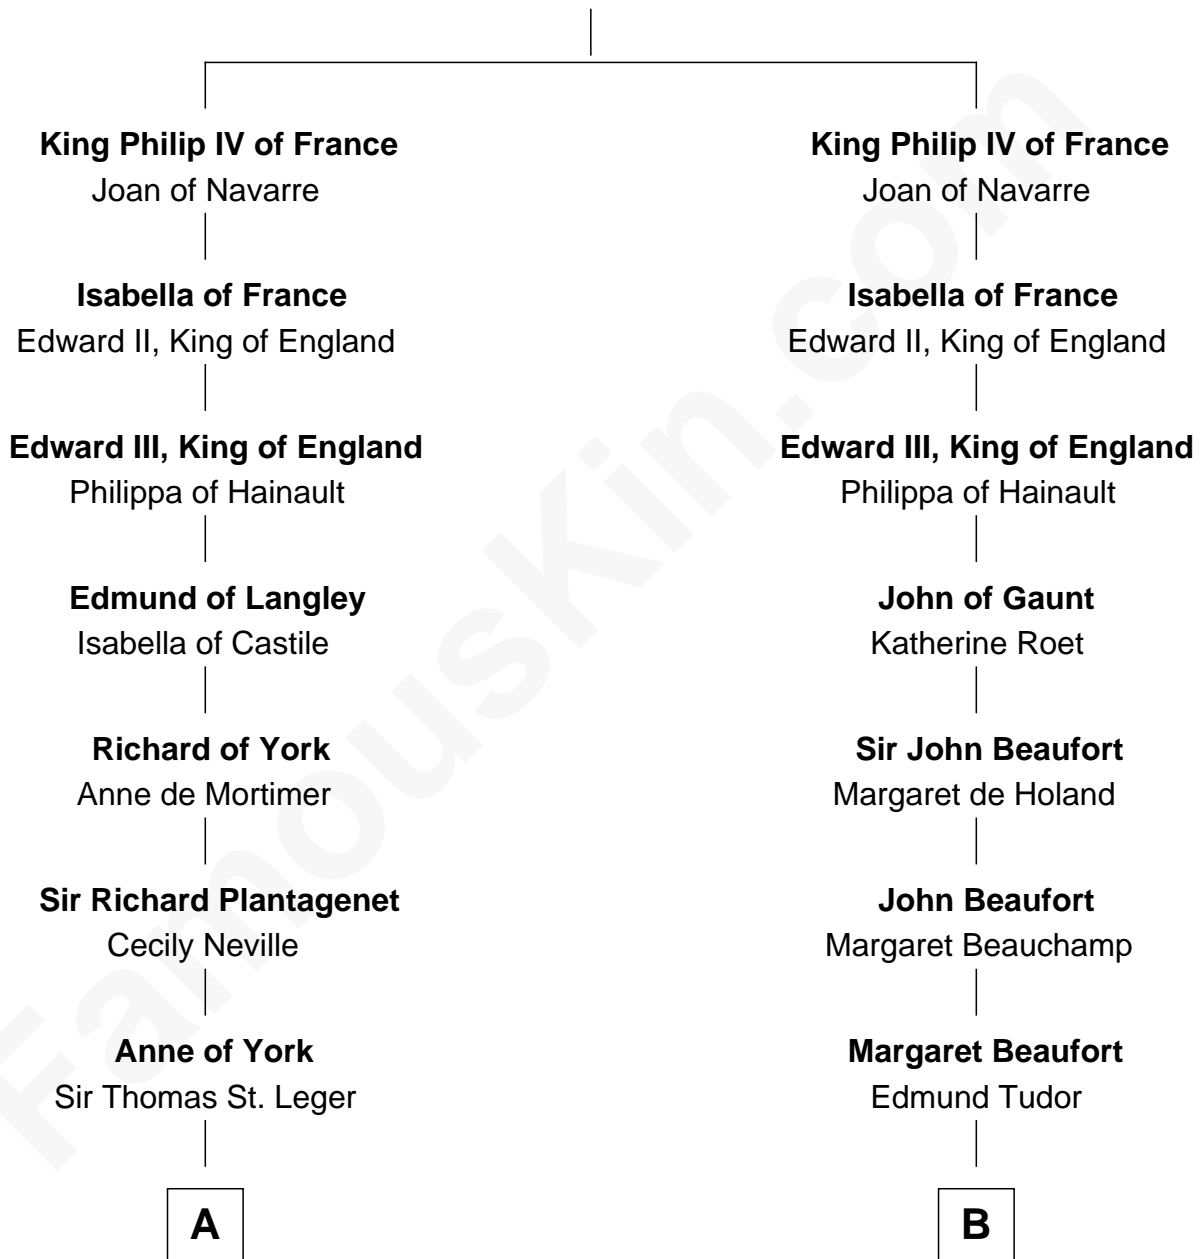

FamousKin.com

Relationship Chart of

Sir Winston Churchill

Prime Minister of the United Kingdom

8th cousin 12 times removed of

King Henry VIII
King of England

Philip III, King of France
Isabella of Aragon

C

—
Jane Stewart

Sir George Spencer-Churchill

—
Sir John Winston Spencer-Churchill

Frances Anne Emily Vane

—
Randolph Henry Spencer-Churchill

Jeanette Jerome

—
Sir Winston Churchill

Prime Minister of the United Kingdom