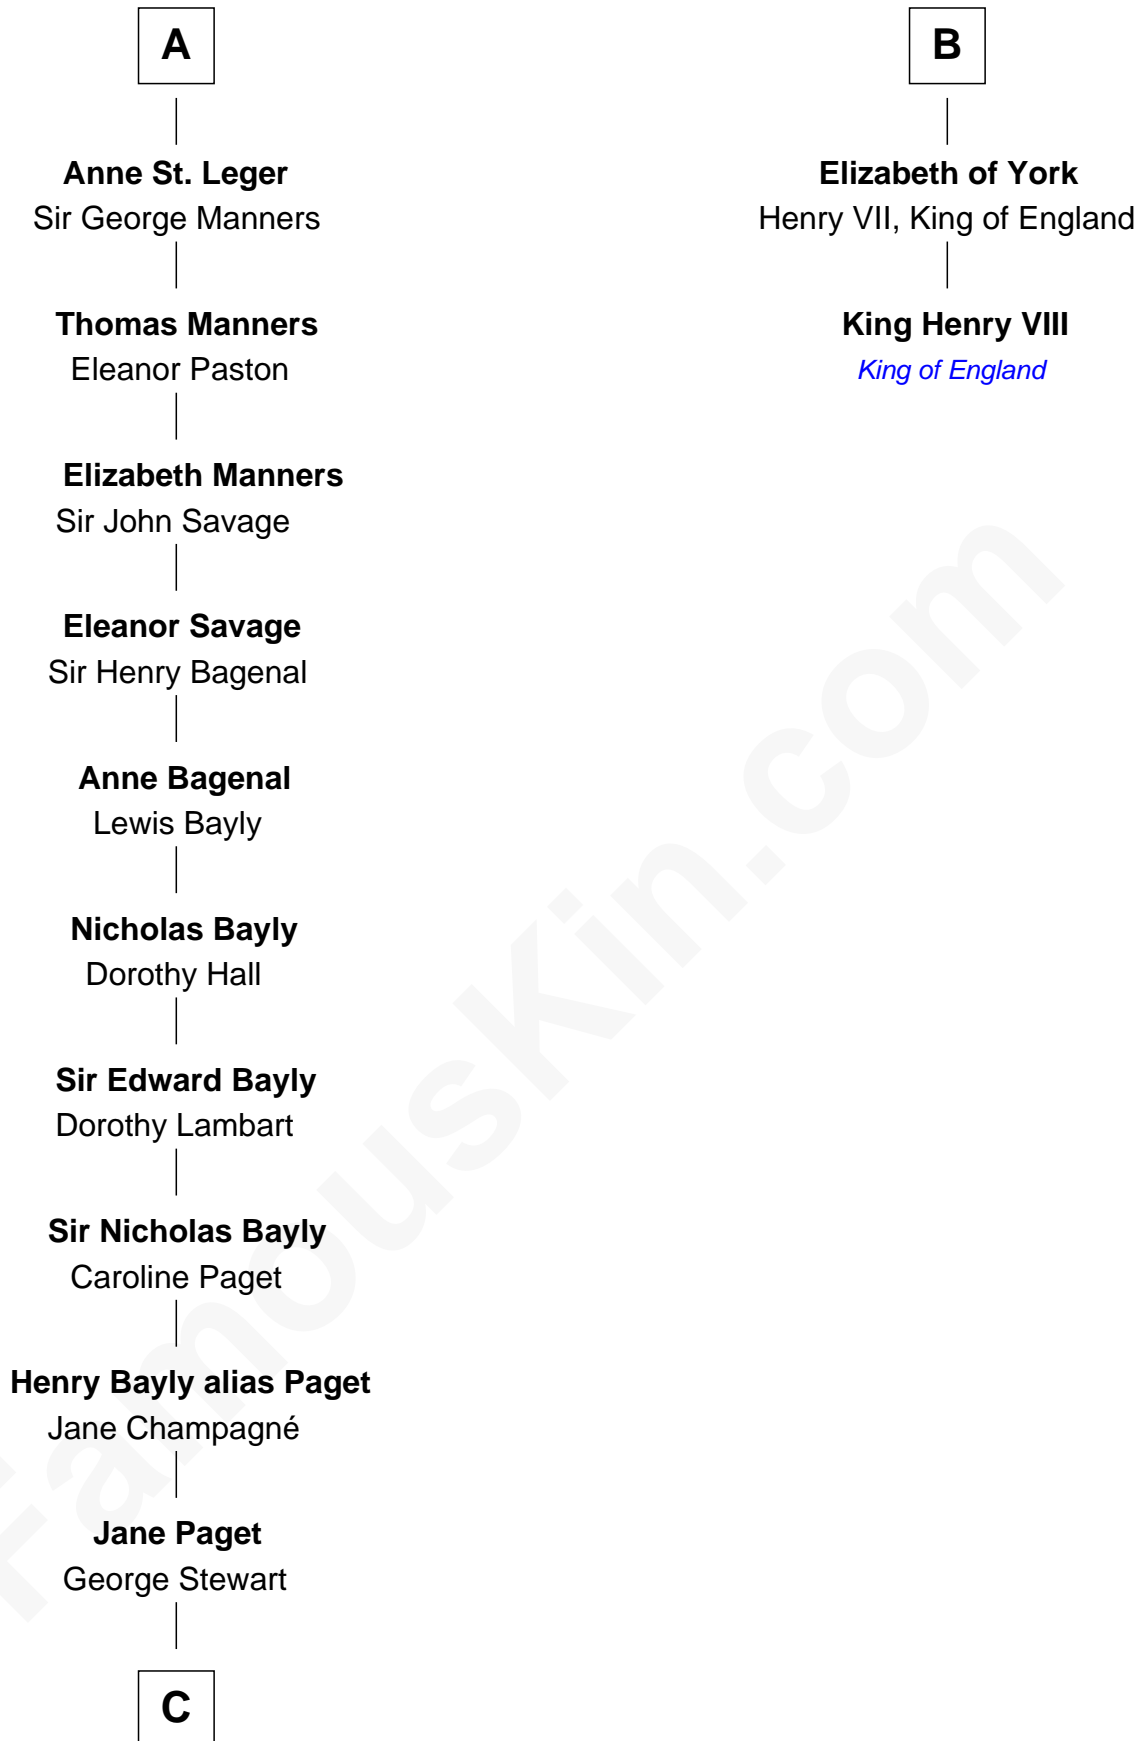

FamousKin.com

Relationship Chart of

Sir Winston Churchill

Prime Minister of the United Kingdom

8th cousin 12 times removed of

King Henry VIII

King of England

Roger FitzJohn

Isabel - - - - -

C

—
Jane Stewart

Sir George Spencer-Churchill

—
Sir John Winston Spencer-Churchill

Frances Anne Emily Vane

—
Randolph Henry Spencer-Churchill

Jeanette Jerome