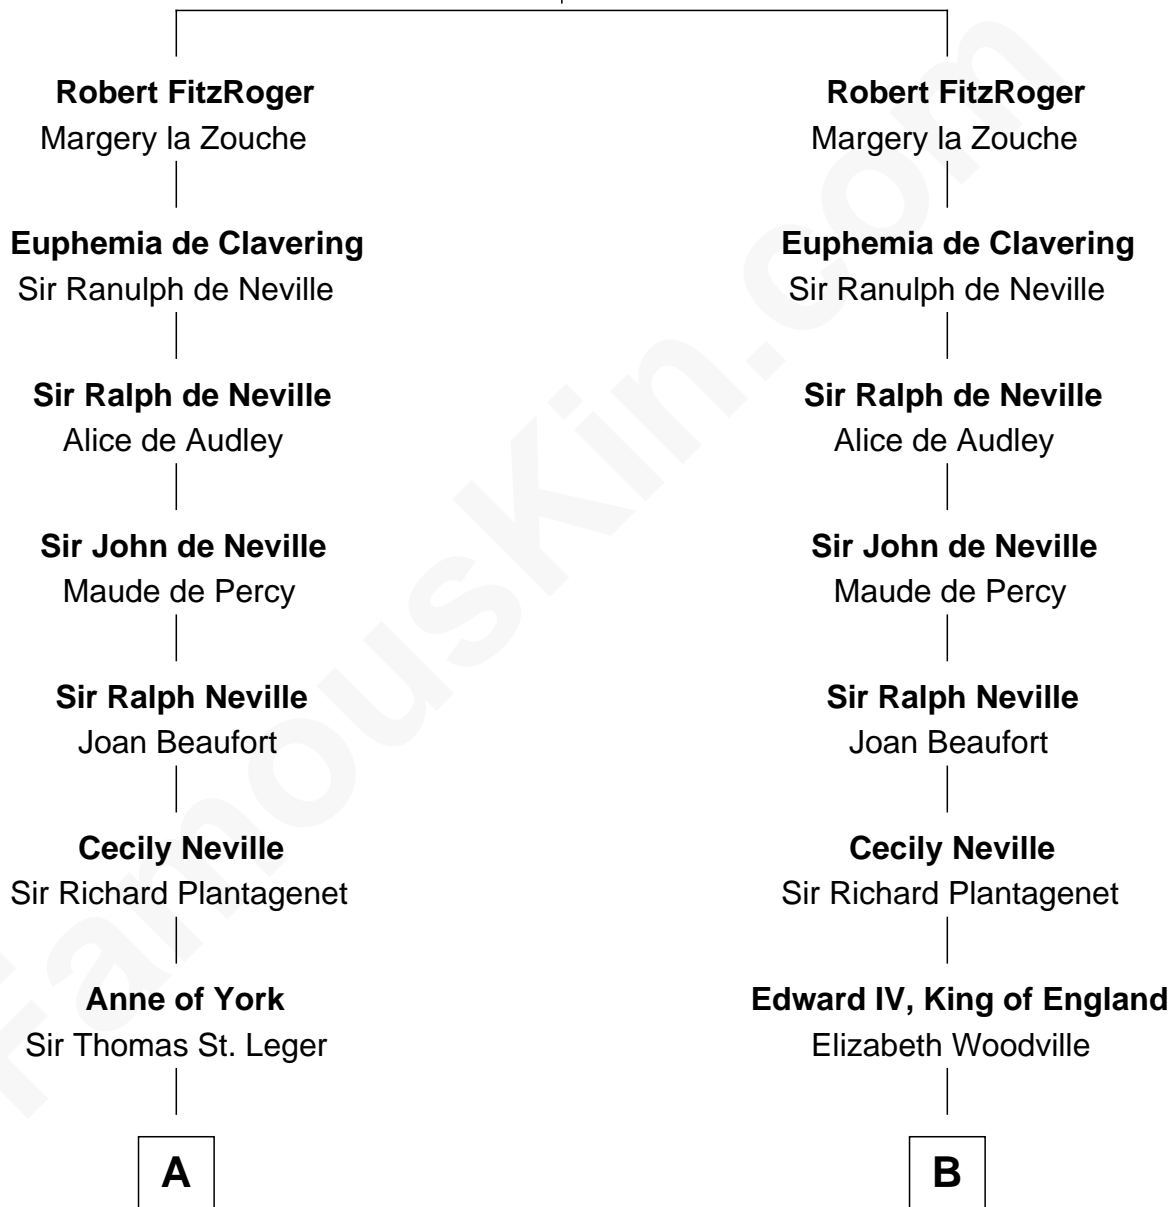

FamousKin.com

Relationship Chart of

Sir Winston Churchill

Prime Minister of the United Kingdom

8th cousin 12 times removed of

King Henry VIII

King of England

Roger FitzJohn

Isabel - - - - -

C

—
Jane Stewart

Sir George Spencer-Churchill

—
Sir John Winston Spencer-Churchill

Frances Anne Emily Vane

—
Randolph Henry Spencer-Churchill

Jeanette Jerome