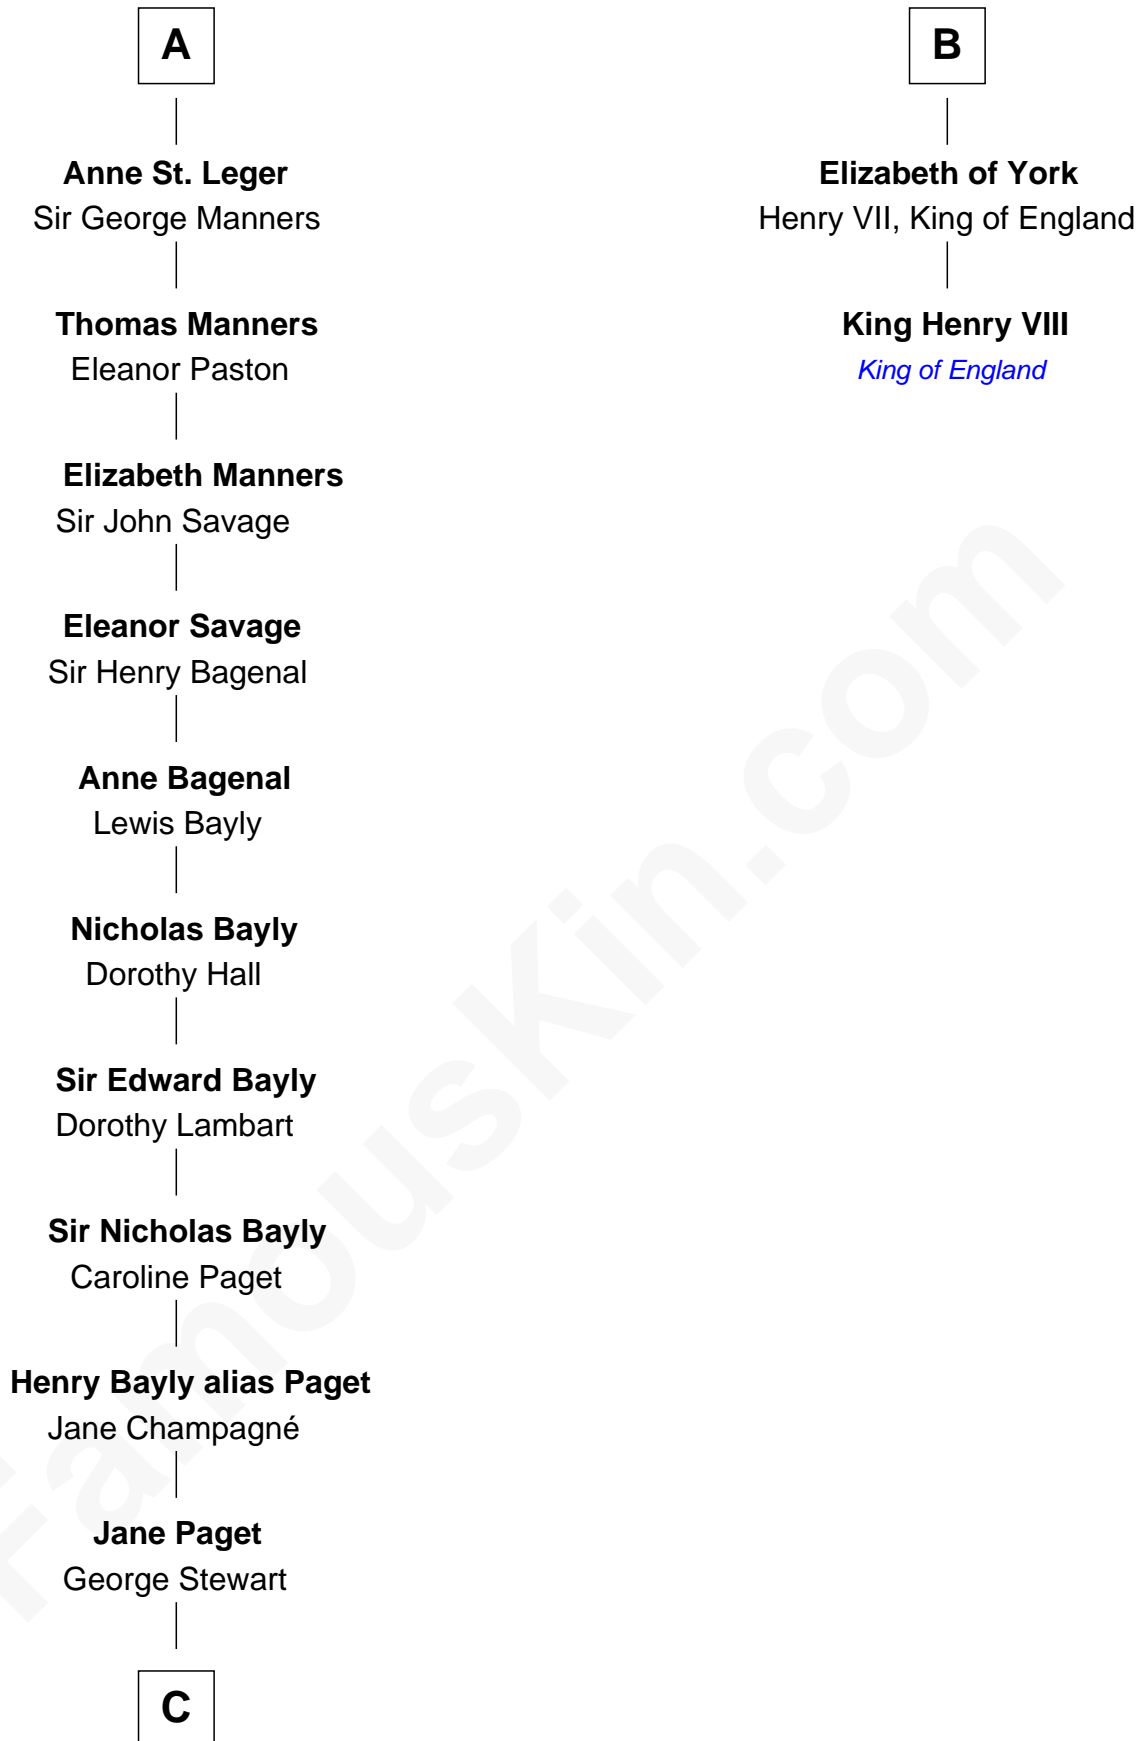

### Sir Winston Churchill

*Prime Minister of the United Kingdom*

8th cousin 12 times removed of

### King Henry VIII

*King of England*

**Sir Ralph FitzRanulph**

Anastasia de Percy

**C**

—  
**Jane Stewart**

Sir George Spencer-Churchill

—  
**Sir John Winston Spencer-Churchill**