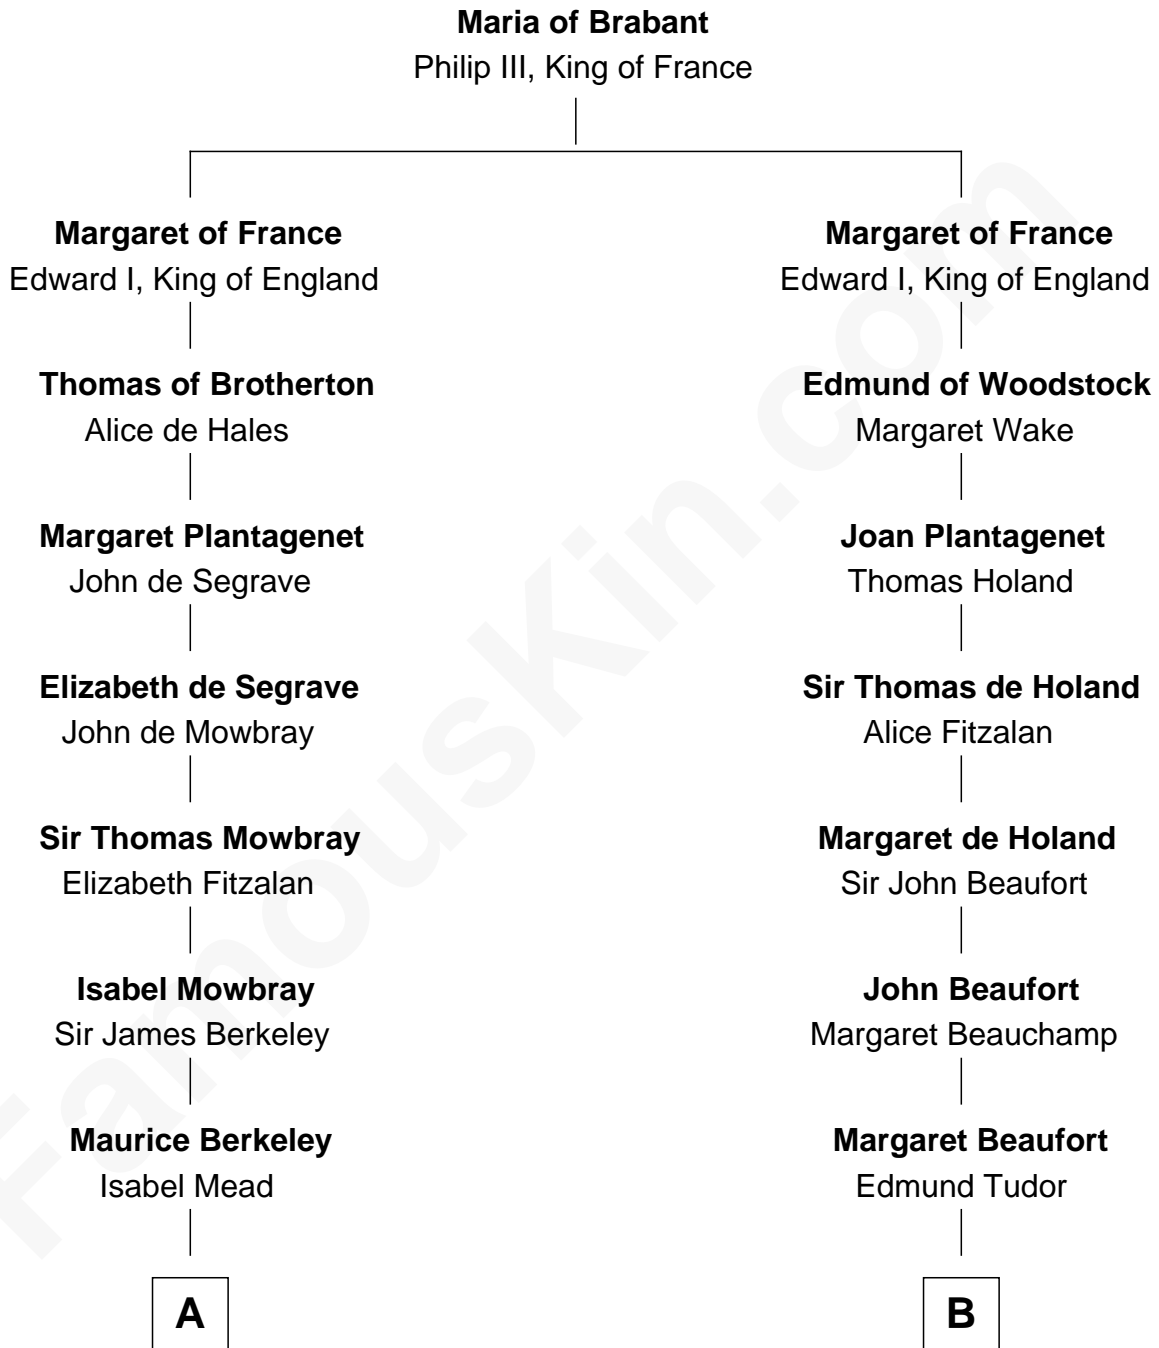

FamousKin.com

Relationship Chart of

Sir Winston Churchill

Prime Minister of the United Kingdom

8th cousin 12 times removed of

King Henry VIII
King of England

C

—
Frances Anne Emily Vane-Tempest

Sir Charles William Stewart

—
Frances Anne Emily Vane

Sir John Winston Spencer-Churchill

—
Randolph Henry Spencer-Churchill

Jeanette Jerome

—
Sir Winston Churchill

Prime Minister of the United Kingdom

FamousKin.com