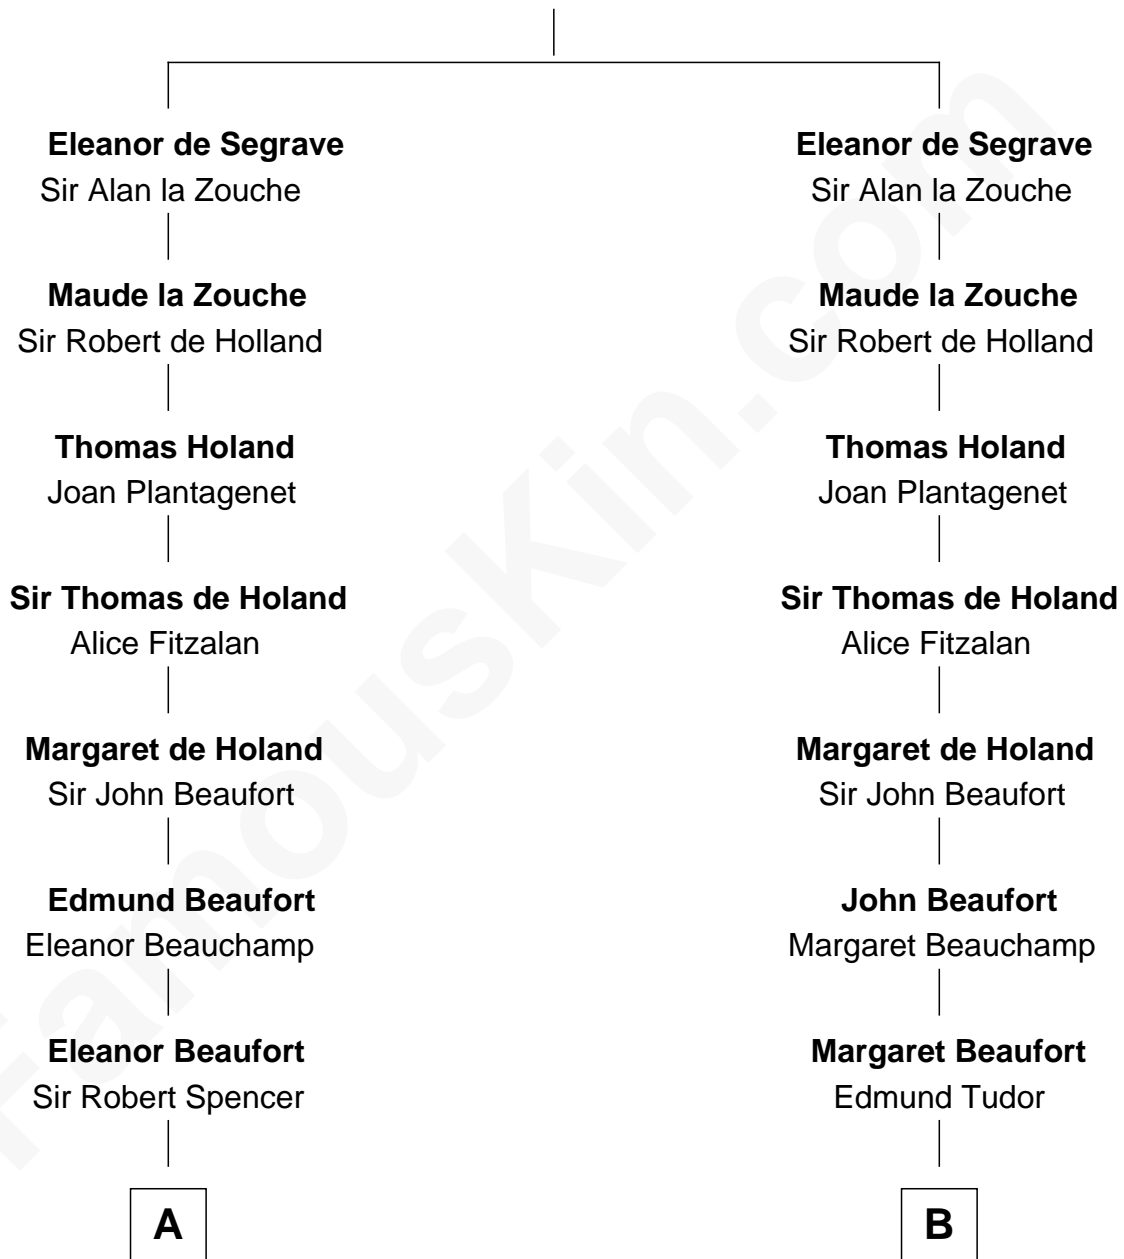

## Relationship Chart of

### Sir Winston Churchill

*Prime Minister of the United Kingdom*

8th cousin 13 times removed of

**King Henry VIII**  
*King of England*

Nicholas de Segrave

**C**

George Spencer

Susan Stewart

Sir George Spencer-Churchill

Jane Stewart

Sir John Winston Spencer-Churchill

Frances Anne Emily Vane

Randolph Henry Spencer-Churchill

Jeanette Jerome

Sir Winston Churchill

*Prime Minister of the United Kingdom*