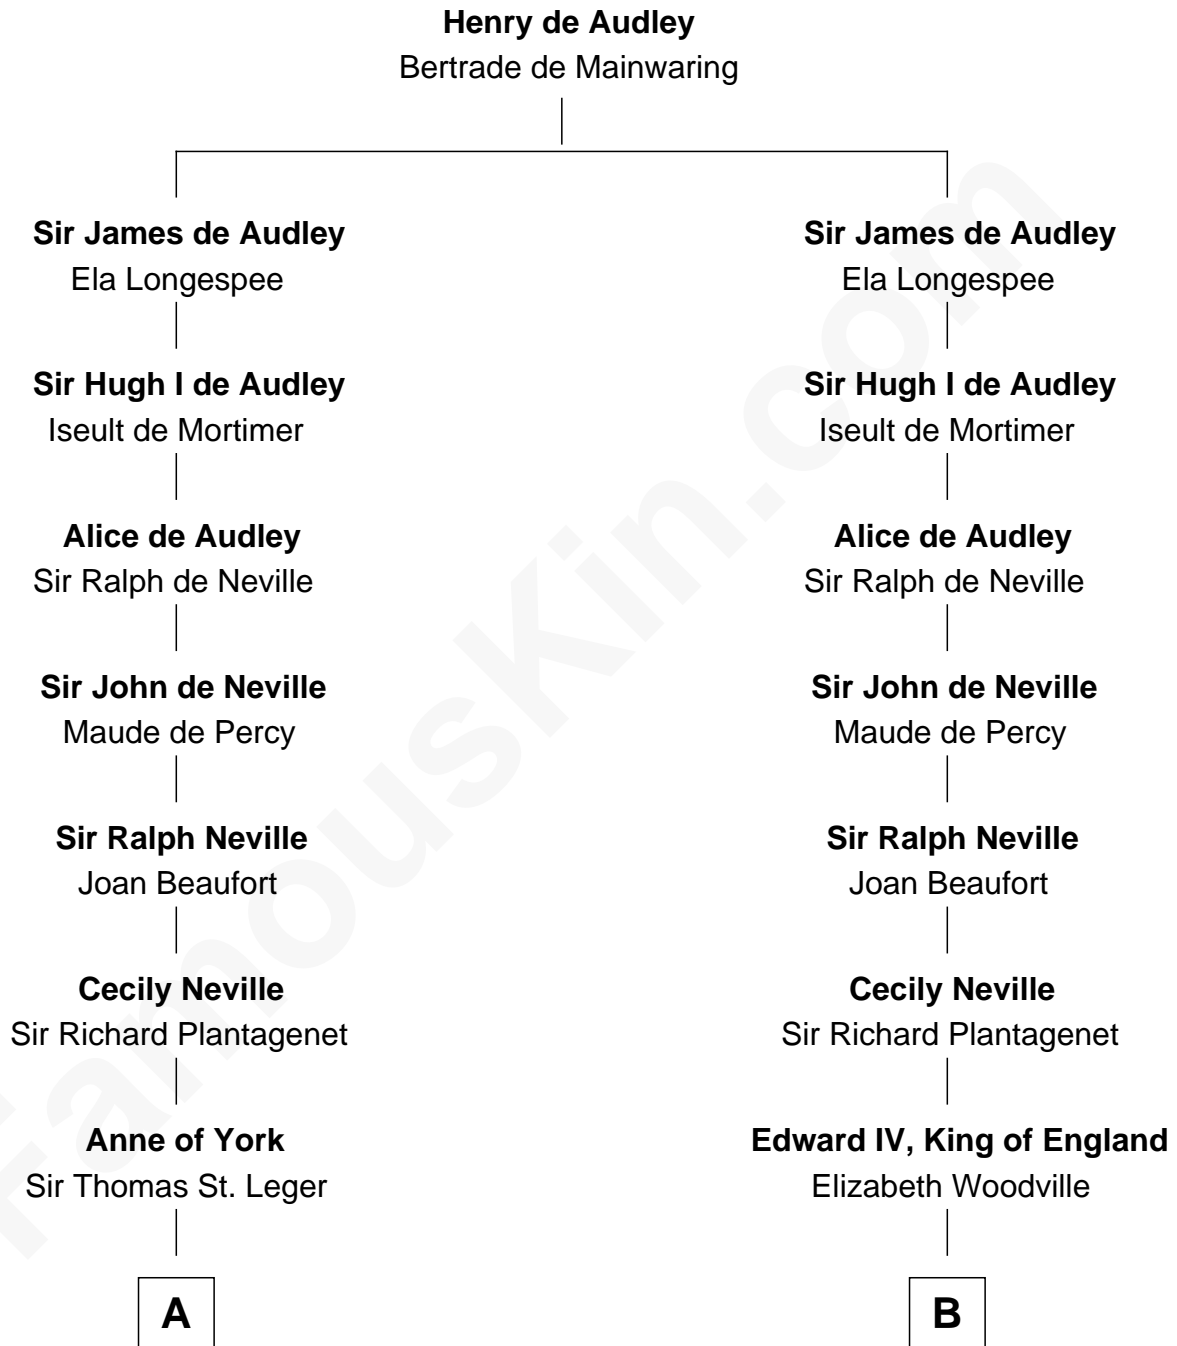

FamousKin.com

Relationship Chart of

Sir Winston Churchill

Prime Minister of the United Kingdom

8th cousin 12 times removed of

King Henry VIII

King of England

C

—
Jane Stewart

Sir George Spencer-Churchill

—
Sir John Winston Spencer-Churchill

Frances Anne Emily Vane

—
Randolph Henry Spencer-Churchill

Jeanette Jerome

—
Sir Winston Churchill

Prime Minister of the United Kingdom