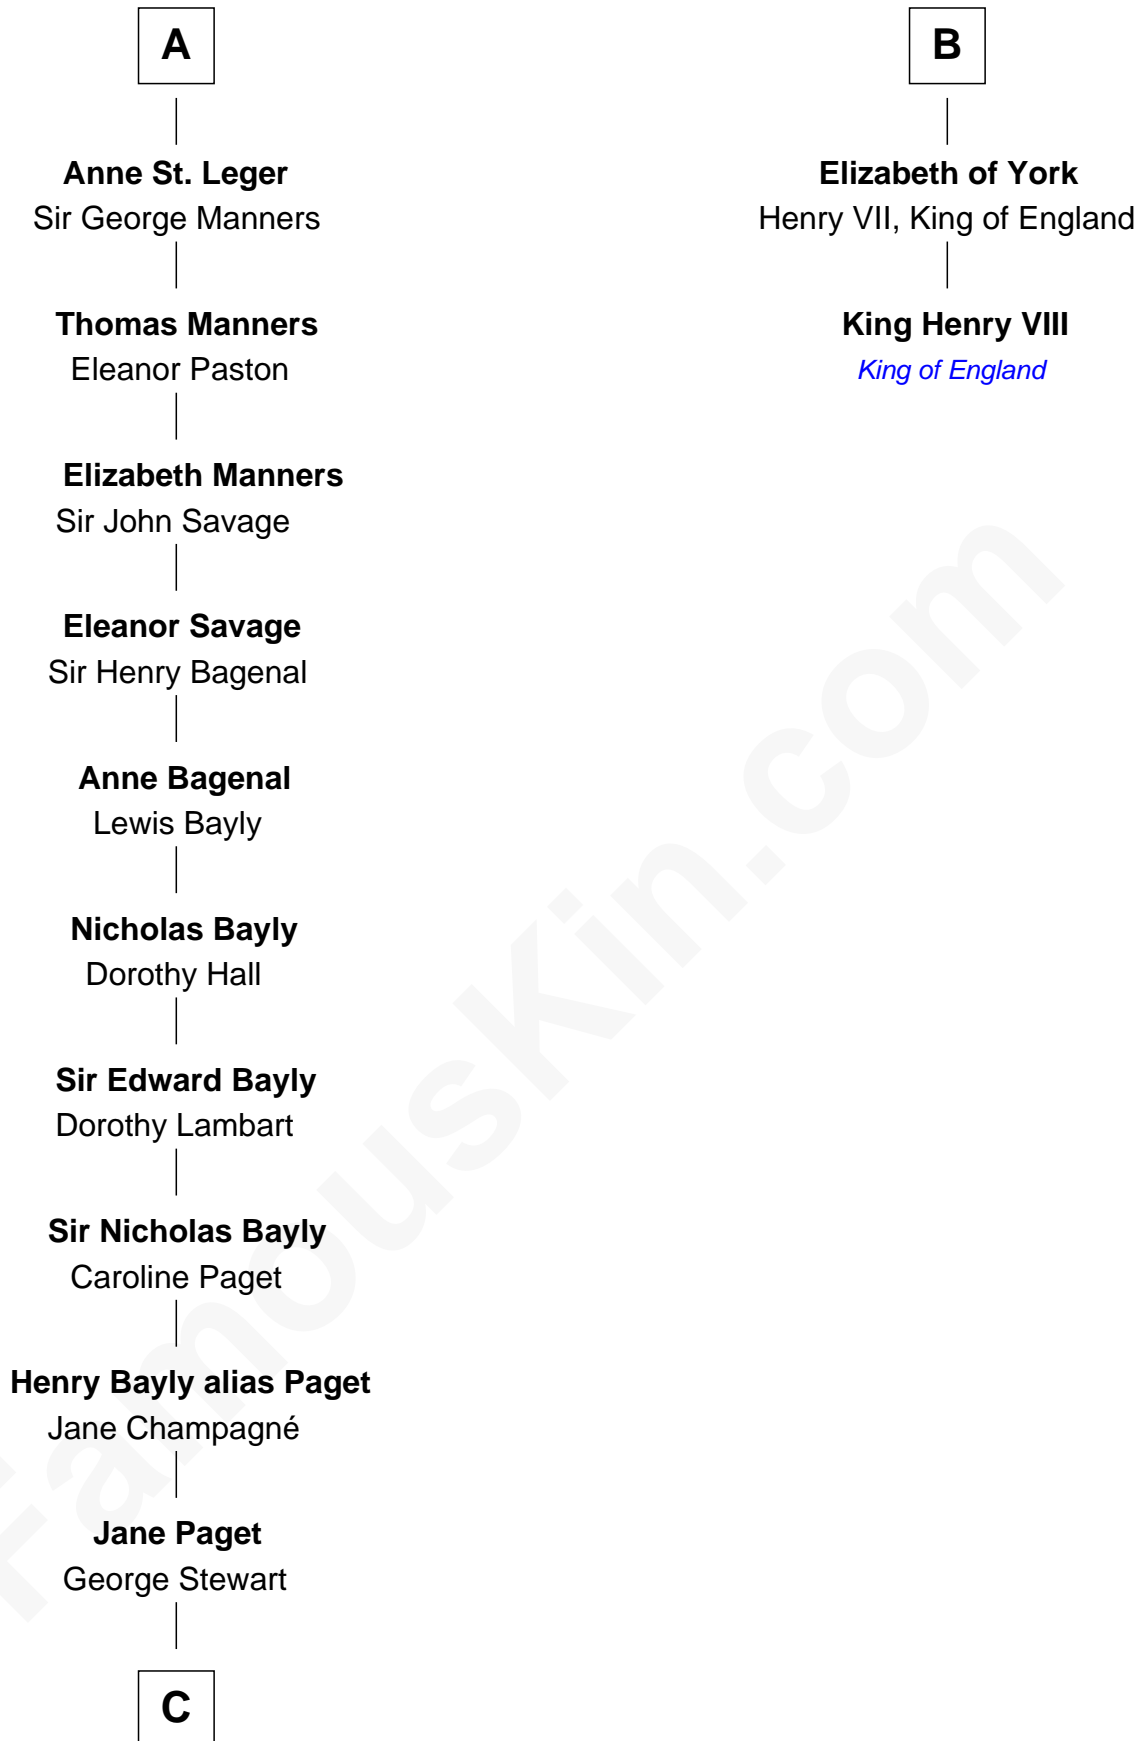

FamousKin.com

Relationship Chart of

Sir Winston Churchill

Prime Minister of the United Kingdom

8th cousin 12 times removed of

King Henry VIII

King of England

C

—
Jane Stewart

Sir George Spencer-Churchill

—
Sir John Winston Spencer-Churchill

Frances Anne Emily Vane

—
Randolph Henry Spencer-Churchill

Jeanette Jerome

—
Sir Winston Churchill

Prime Minister of the United Kingdom