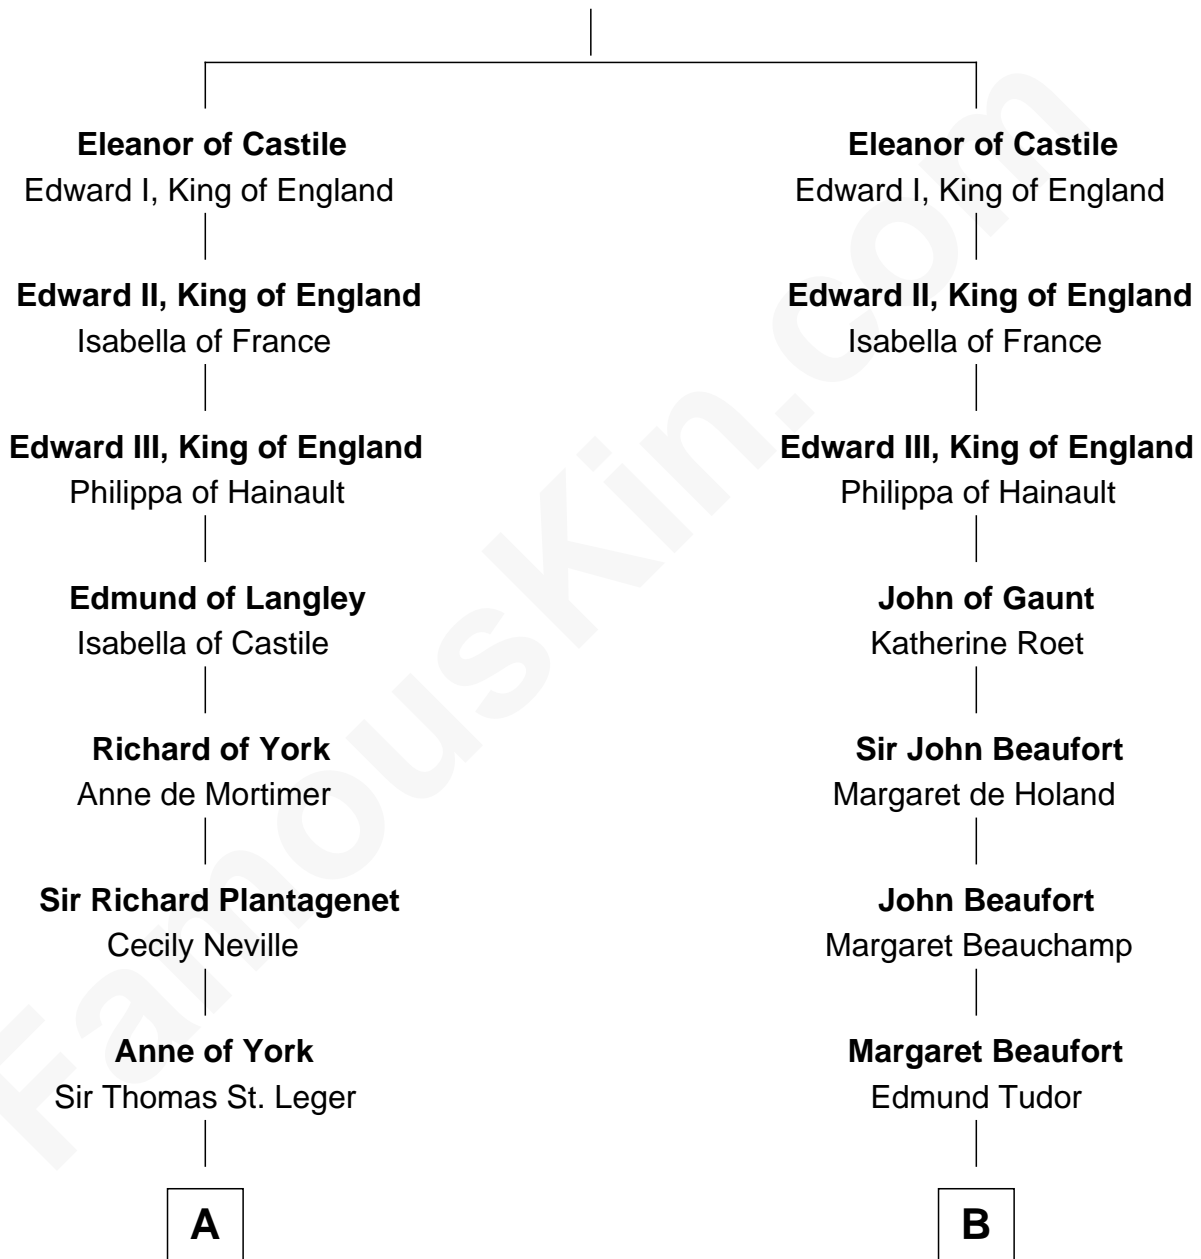

## Relationship Chart of

### Sir Winston Churchill

Prime Minister of the United Kingdom

8th cousin 12 times removed of

**King Henry VIII**  
King of England

**Ferdinand III, King of Castile**  
Joanna of Ponthieu

**C**

—  
**Jane Stewart**

Sir George Spencer-Churchill

—  
**Sir John Winston Spencer-Churchill**

Frances Anne Emily Vane

—  
**Randolph Henry Spencer-Churchill**

Jeanette Jerome

—  
**Sir Winston Churchill**

*Prime Minister of the United Kingdom*