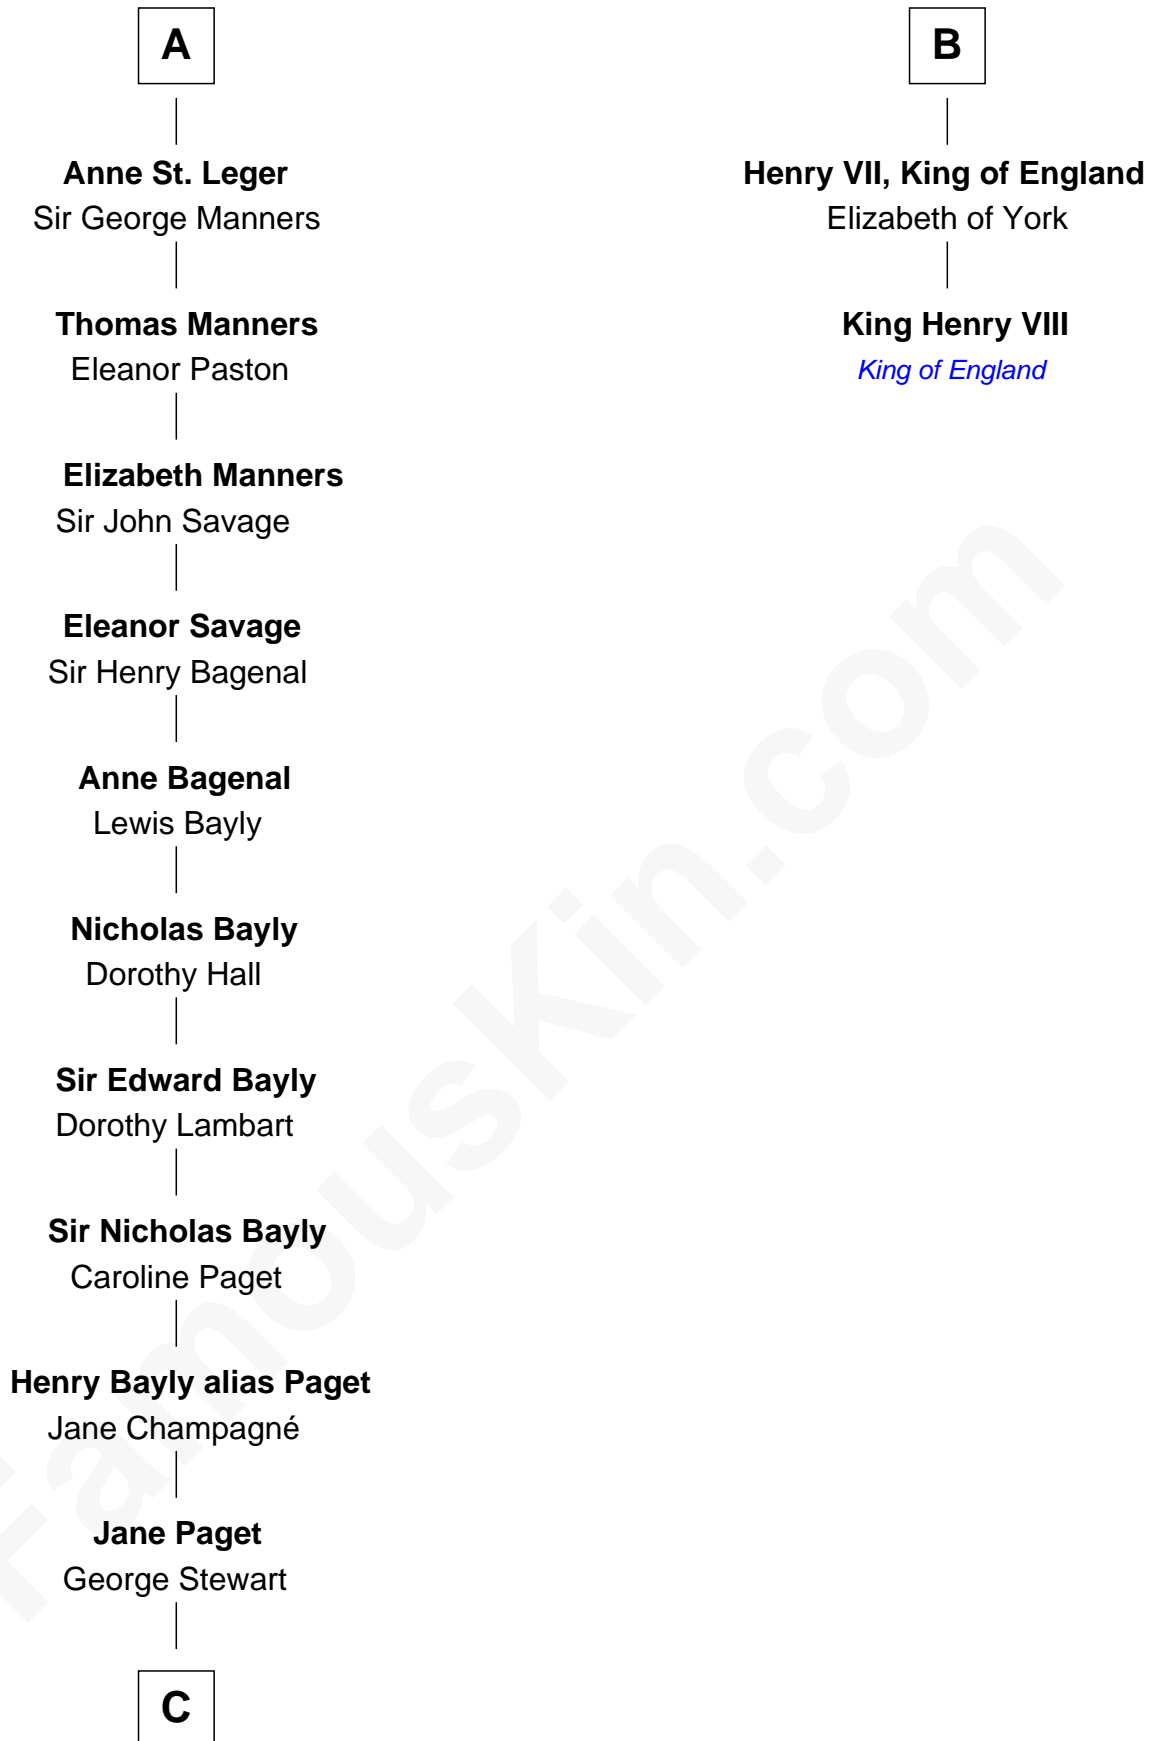

## Relationship Chart of

### Sir Winston Churchill

Prime Minister of the United Kingdom

8th cousin 12 times removed of

**King Henry VIII**  
King of England

**Ferdinand III, King of Castile**  
Joanna of Ponthieu

**C**

—  
**Jane Stewart**

Sir George Spencer-Churchill

—  
**Sir John Winston Spencer-Churchill**

Frances Anne Emily Vane

—  
**Randolph Henry Spencer-Churchill**

Jeanette Jerome

—  
**Sir Winston Churchill**

*Prime Minister of the United Kingdom*