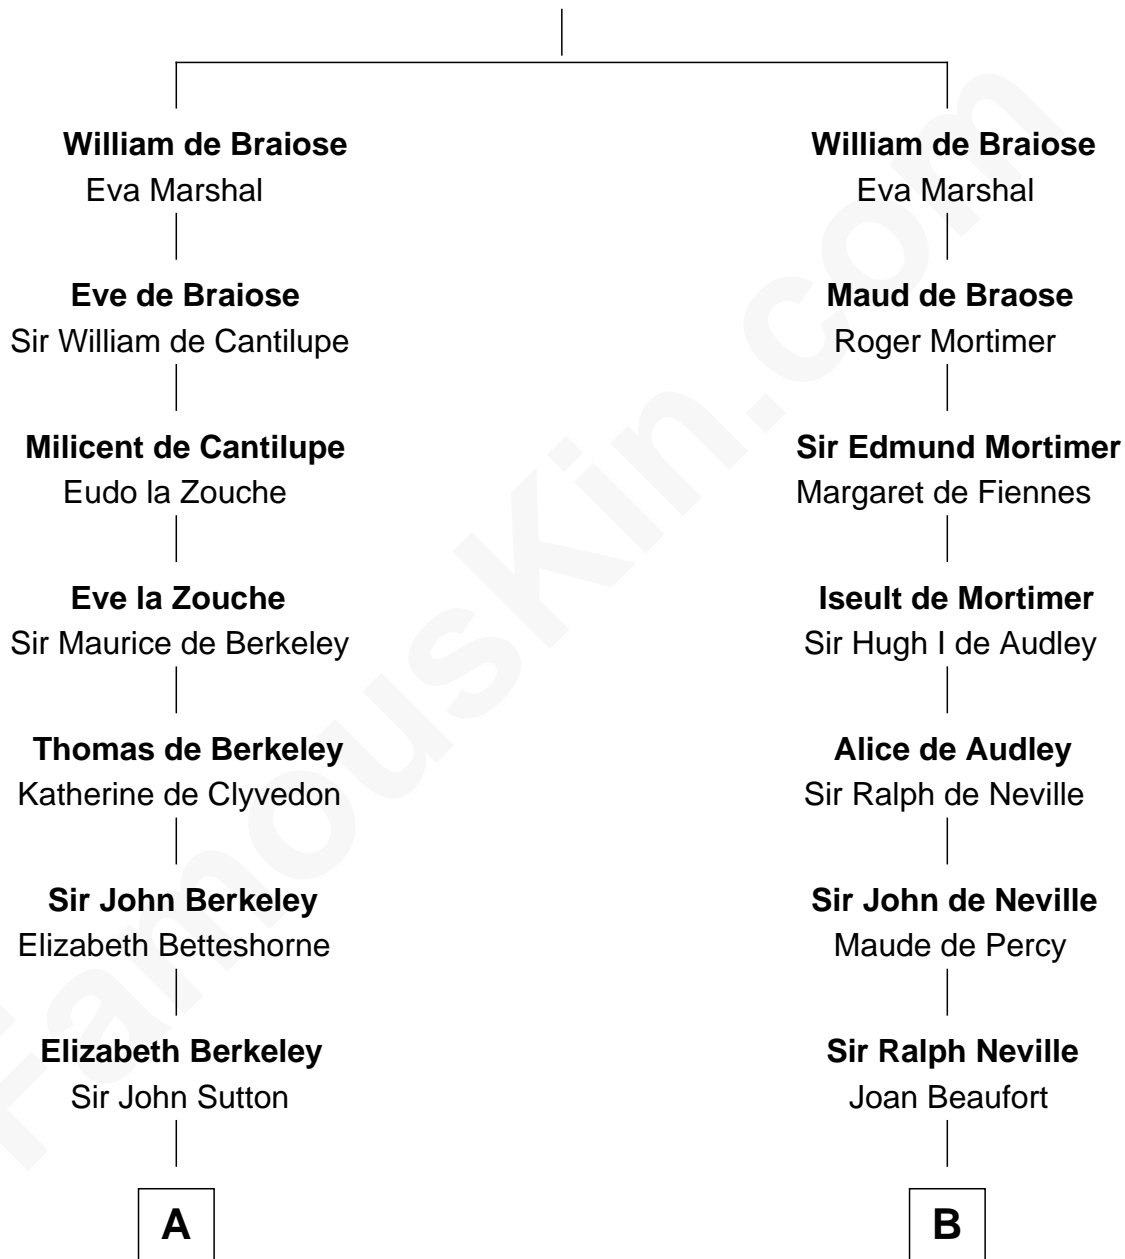

FamousKin.com

Relationship Chart of

Sir Winston Churchill

Prime Minister of the United Kingdom

10th cousin 11 times removed of

King Henry VIII
King of England

Reginald de Braiose

C

Jane Paget
George Stewart

Jane Stewart
Sir George Spencer-Churchill

Sir John Winston Spencer-Churchill
Frances Anne Emily Vane

Randolph Henry Spencer-Churchill
Jeanette Jerome

Sir Winston Churchill
Prime Minister of the United Kingdom