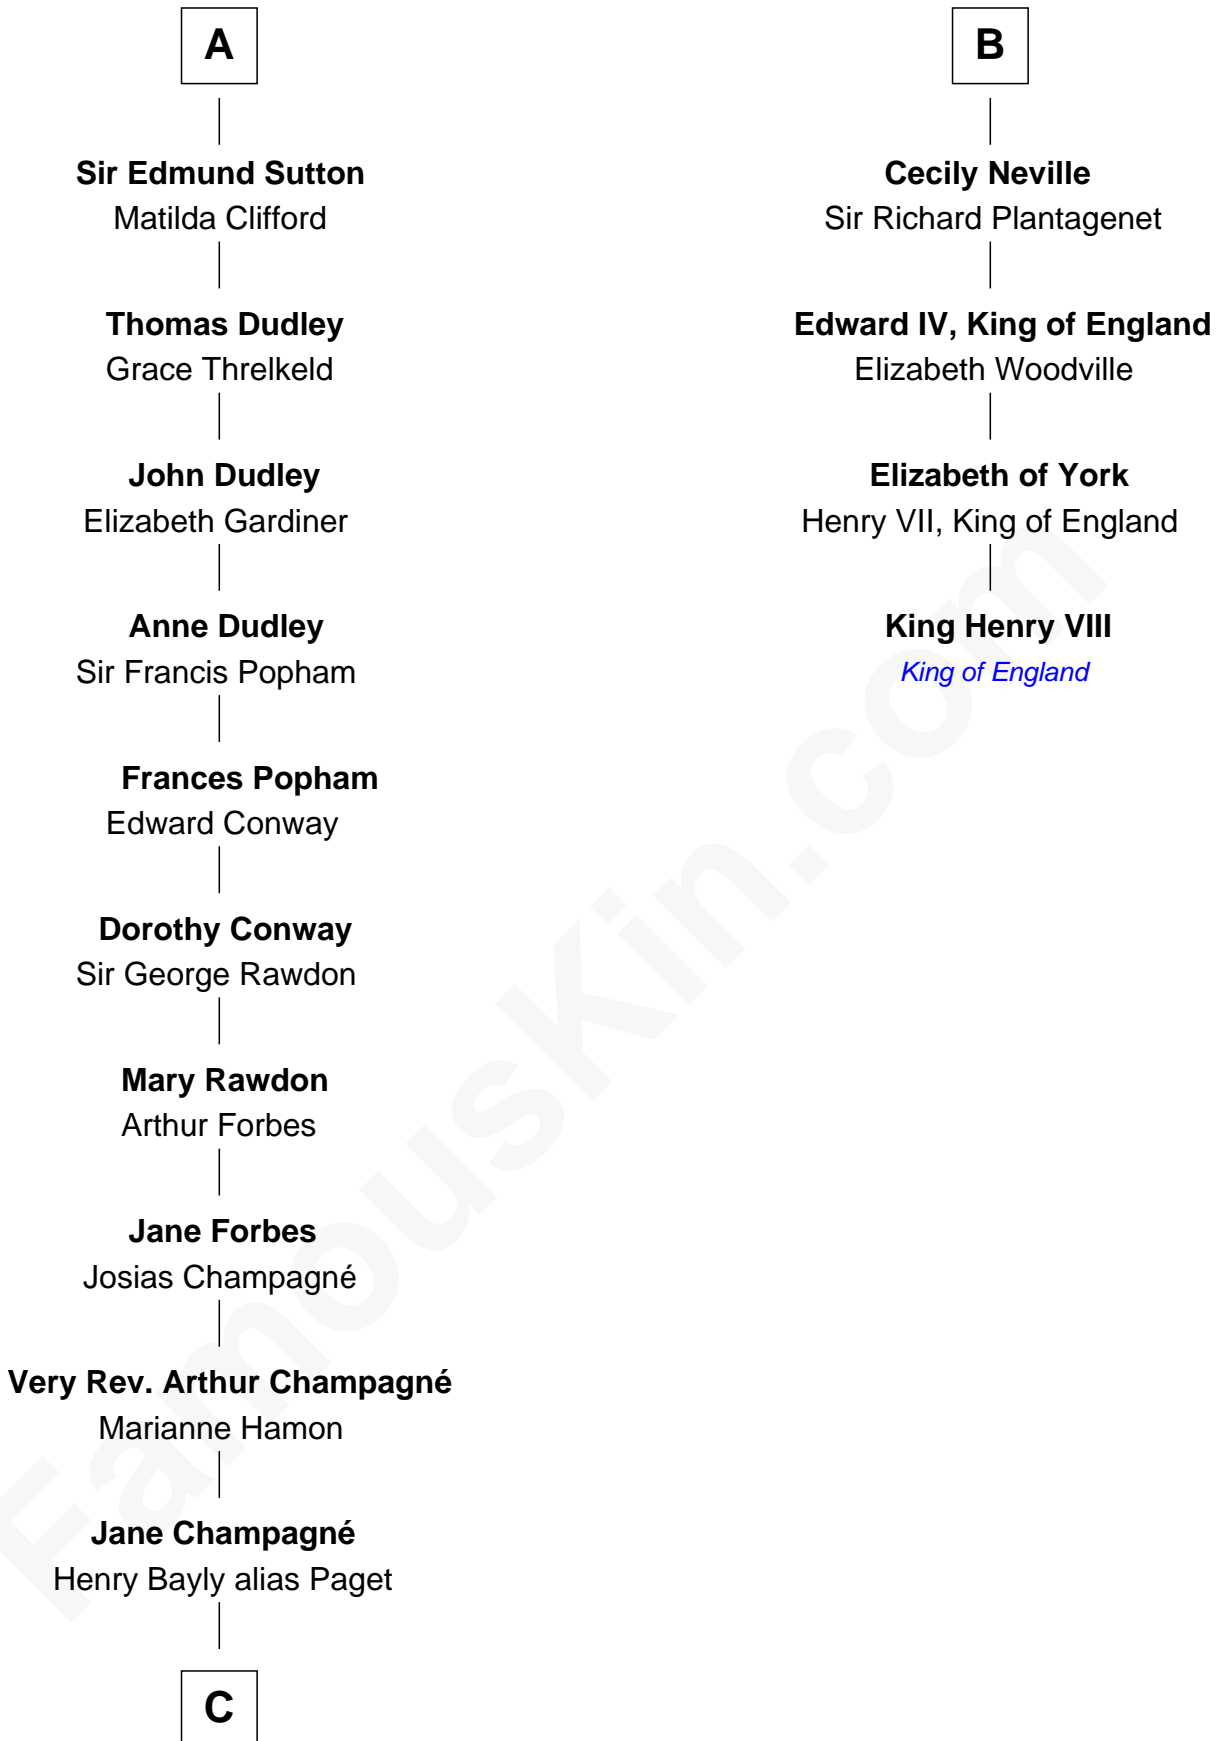

FamousKin.com

Relationship Chart of

Sir Winston Churchill

Prime Minister of the United Kingdom

10th cousin 11 times removed of

King Henry VIII
King of England

Reginald de Braiose

C

Jane Paget
George Stewart

Jane Stewart
Sir George Spencer-Churchill

Sir John Winston Spencer-Churchill
Frances Anne Emily Vane

Randolph Henry Spencer-Churchill
Jeanette Jerome

Sir Winston Churchill
Prime Minister of the United Kingdom