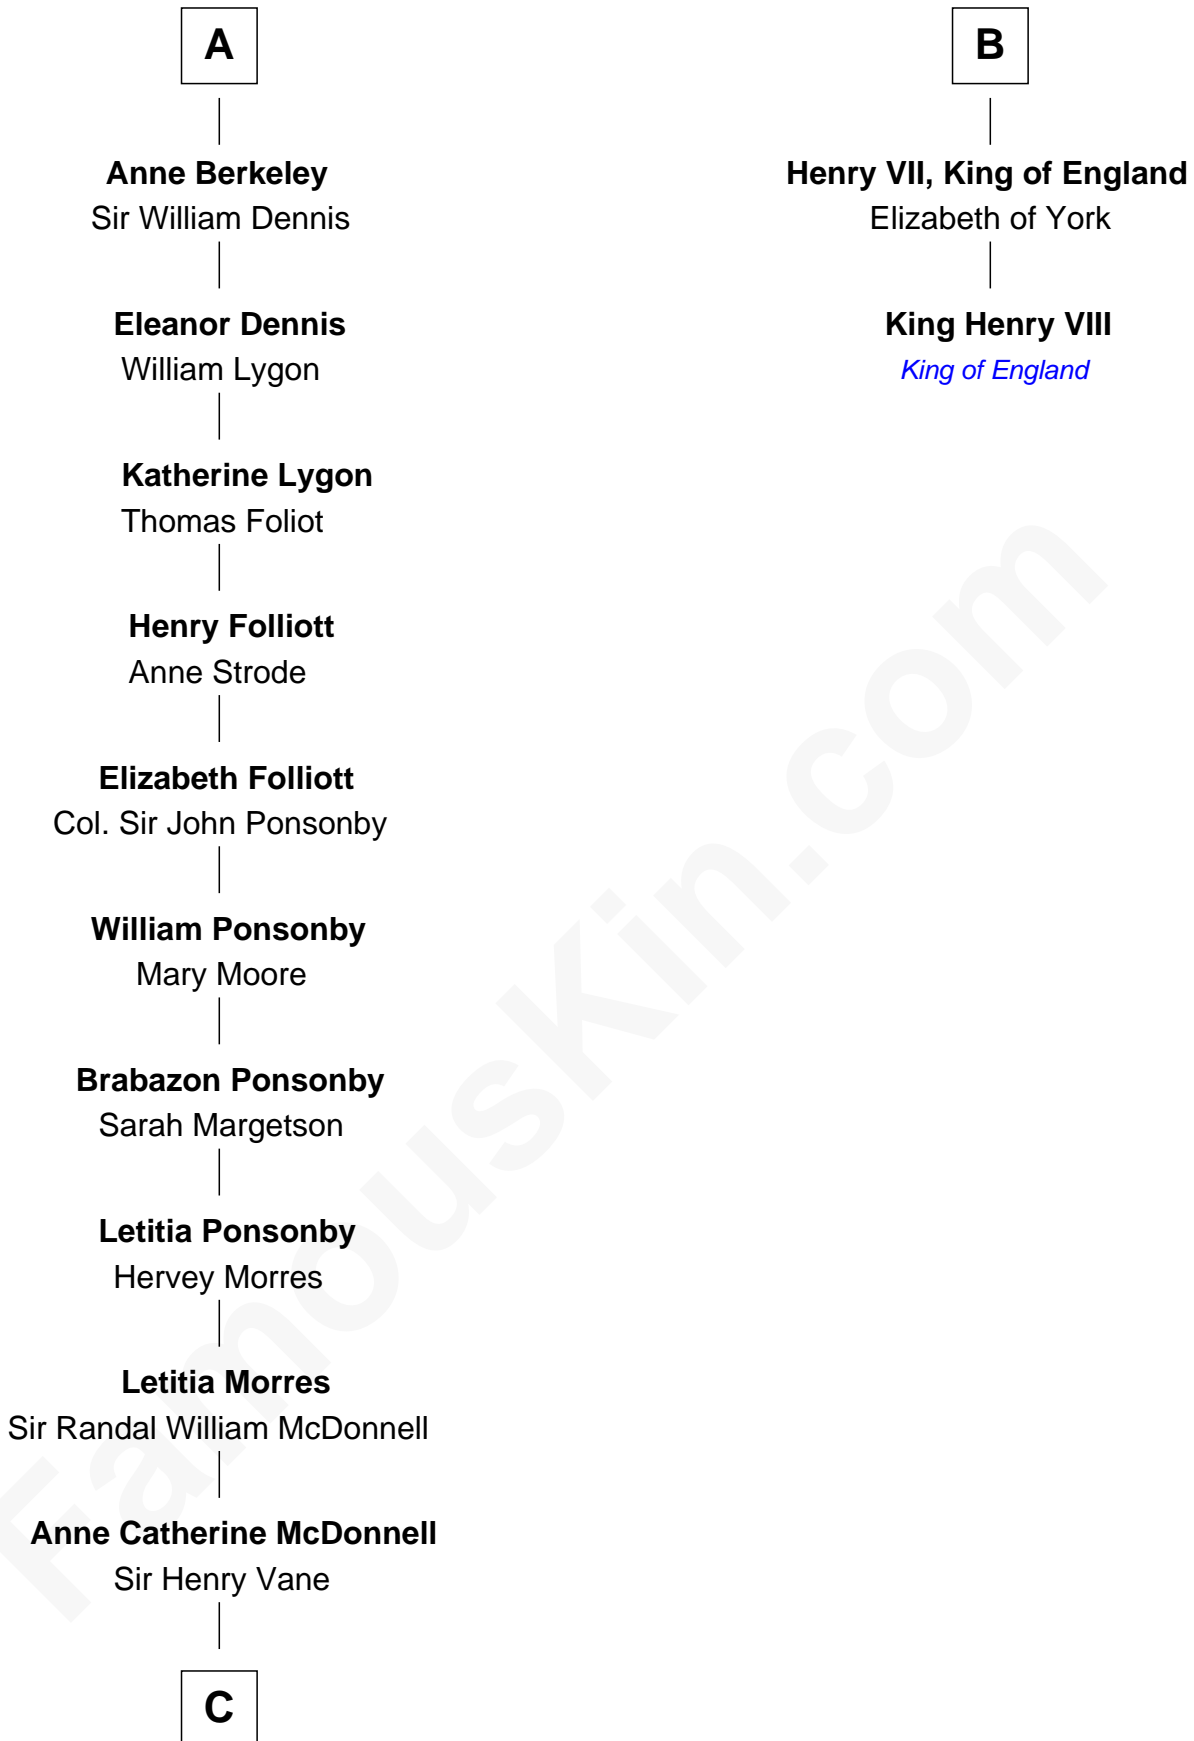

FamousKin.com

Relationship Chart of

Sir Winston Churchill

Prime Minister of the United Kingdom

8th cousin 12 times removed of

King Henry VIII
King of England

John Fitzalan
Isabel de Mortimer

C

—
Frances Anne Emily Vane-Tempest

Sir Charles William Stewart

—
Frances Anne Emily Vane

Sir John Winston Spencer-Churchill

—
Randolph Henry Spencer-Churchill

Jeanette Jerome

—
Sir Winston Churchill

Prime Minister of the United Kingdom