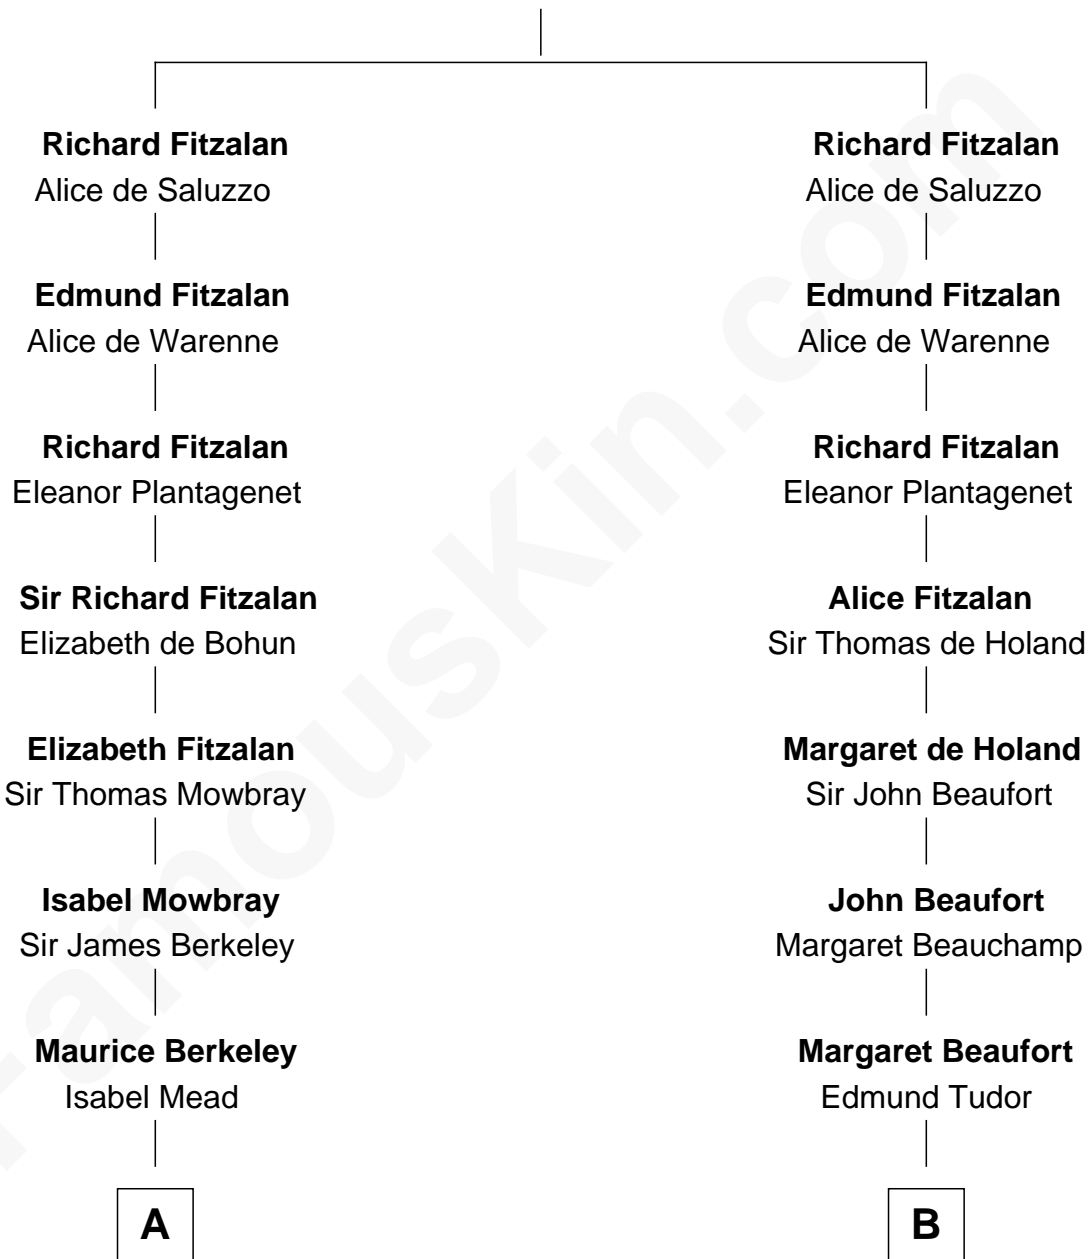

FamousKin.com

Relationship Chart of

Sir Winston Churchill

Prime Minister of the United Kingdom

8th cousin 12 times removed of

King Henry VIII
King of England

John Fitzalan
Isabel de Mortimer

C

—
Frances Anne Emily Vane-Tempest

Sir Charles William Stewart

—
Frances Anne Emily Vane

Sir John Winston Spencer-Churchill

—
Randolph Henry Spencer-Churchill

Jeanette Jerome

—
Sir Winston Churchill

Prime Minister of the United Kingdom