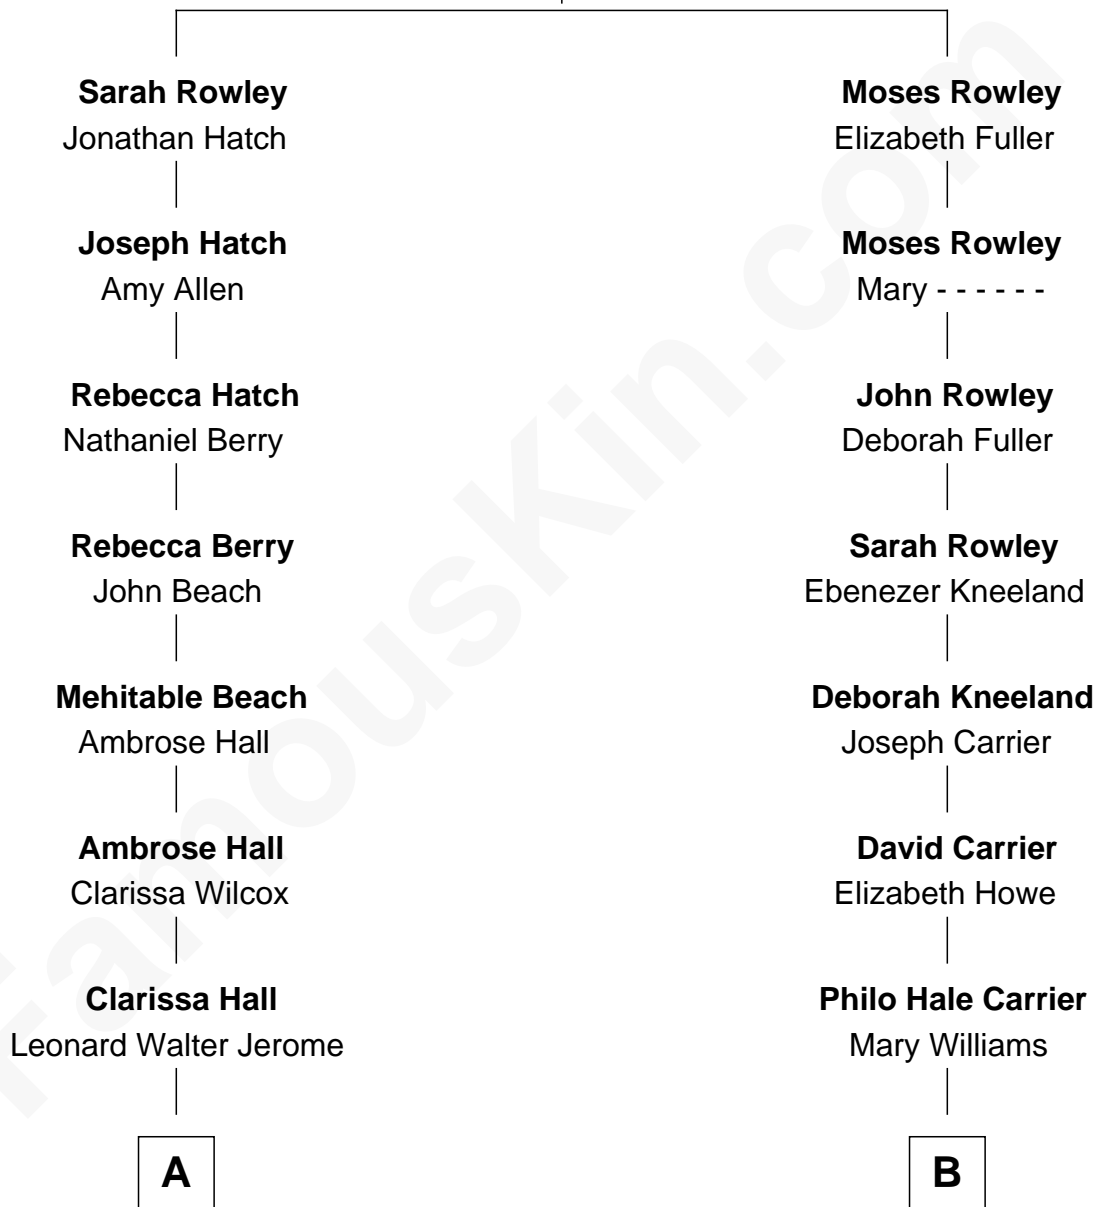

FamousKin.com

Relationship Chart of

Sir Winston Churchill

Prime Minister of the United Kingdom

8th cousin of

Willis Carrier

Inventor of Air Conditioning

Henry Rowley

----- Palmer

A

Jeanette Jerome
Randolph Henry Spencer-Churchill

Sir Winston Churchill
Prime Minister of the United Kingdom

B

Duane Williams Carrier
Elizabeth R. Haviland

Willis Carrier
Inventor of Air Conditioning