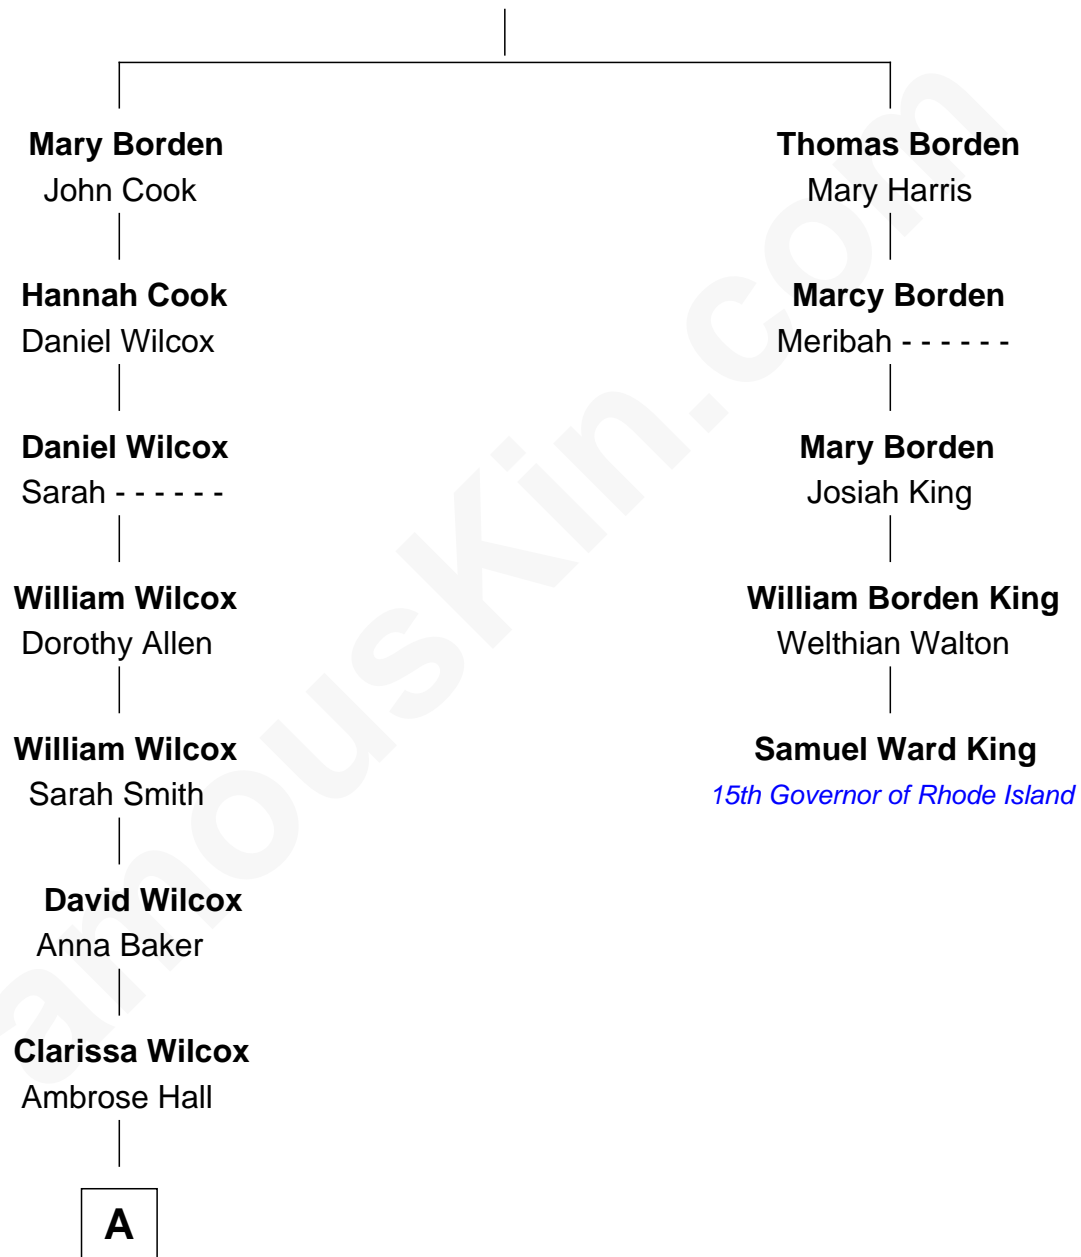

FamousKin.com

Relationship Chart of

Sir Winston Churchill

Prime Minister of the United Kingdom

4th cousin 5 times removed of

Samuel Ward King

15th Governor of Rhode Island

Richard Borden

Joane Fowle

A

Clarissa Hall

Leonard Walter Jerome

Jeanette Jerome

Randolph Henry Spencer-Churchill

Sir Winston Churchill

Prime Minister of the United Kingdom