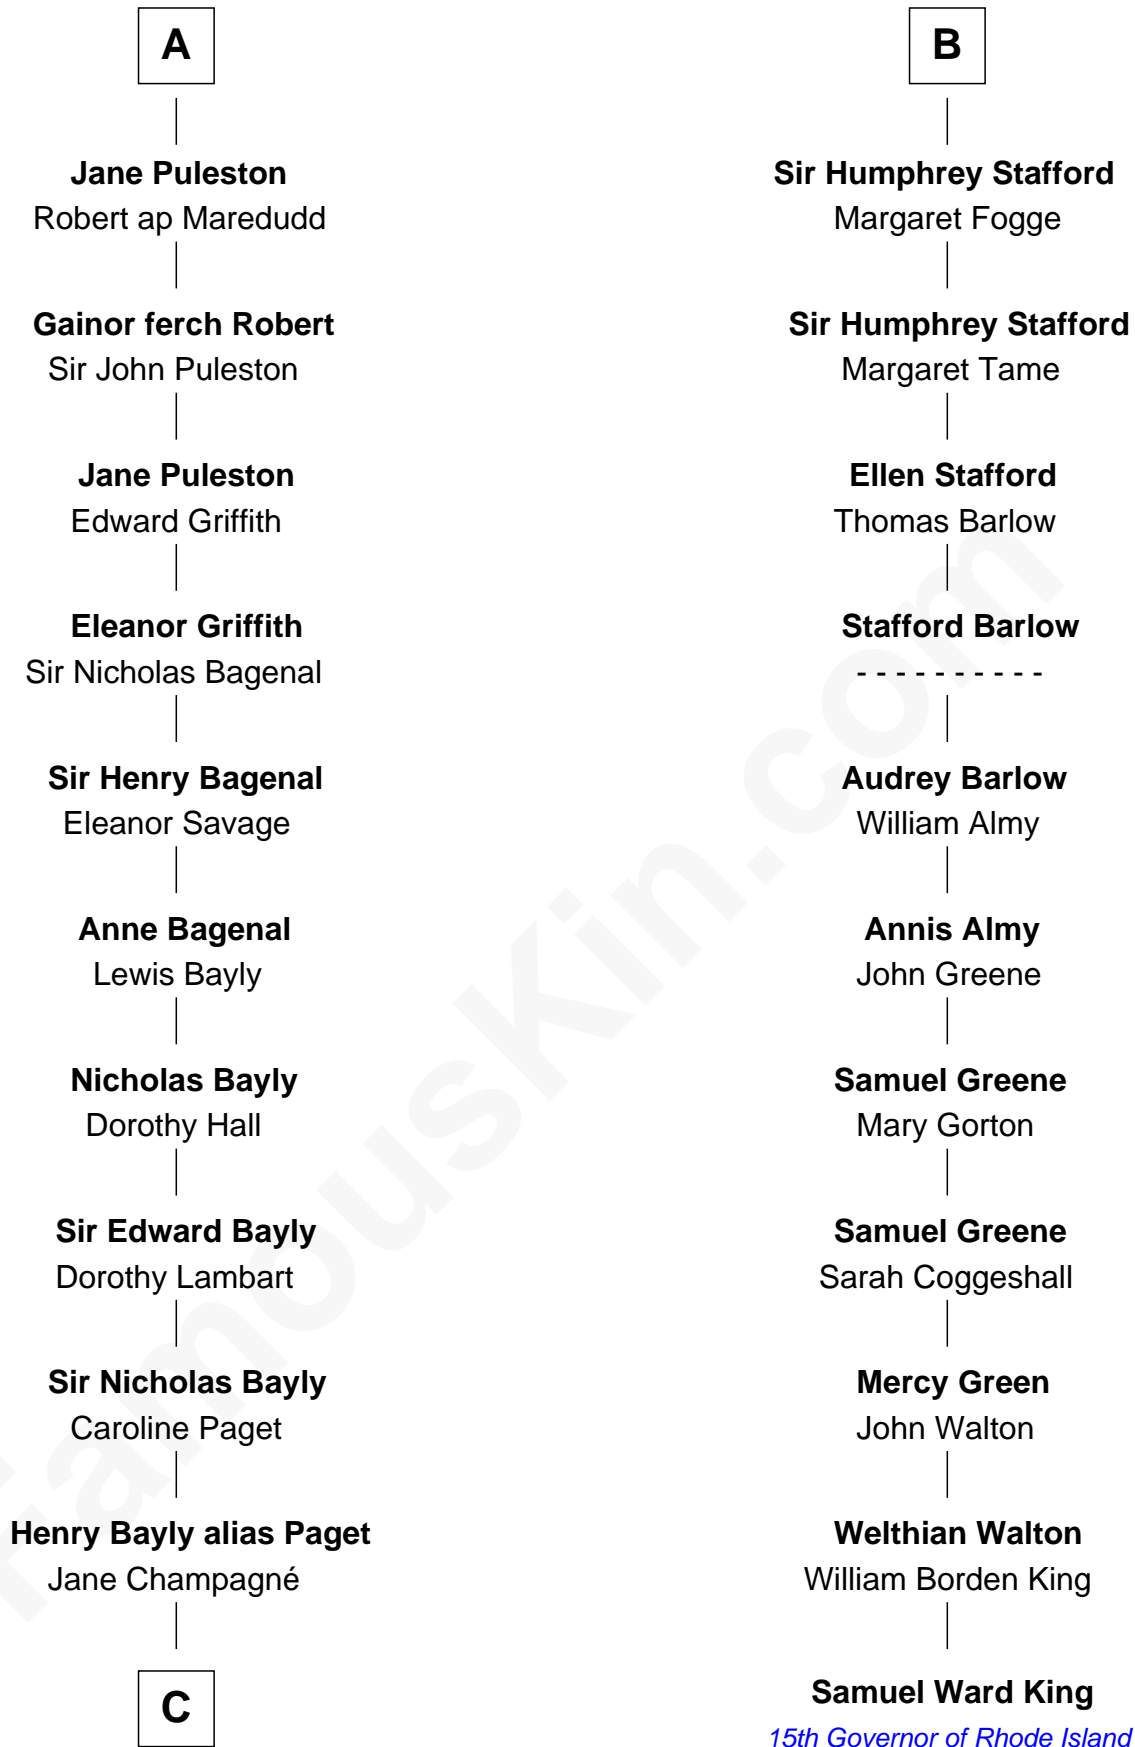

FamousKin.com

Relationship Chart of Sir Winston Churchill

Prime Minister of the United Kingdom

17th cousin 4 times removed of

Samuel Ward King

15th Governor of Rhode Island

Warin Mainwaring

Agnes Arderne

Matilda de Mainwaring

Sir William Trussell

Sir Warin Trussell

Maud de St. Philibert

Sir Laurence Trussell

Matilda de Charnells

Sir William Trussell

Margery Ludlow

Matilda de Mainwaring

Sir William Trussell

Sir Warin Trussell

Maud de St. Philibert

Maud Trussell

Sir John de Hastang

Maud de Hastang

Ralph Stafford

Sir Humphrey Stafford

Elizabeth Burdet

Sir Humphrey Stafford

Eleanor Aylesbury

Humphrey Stafford

Katherine Fray

B

C